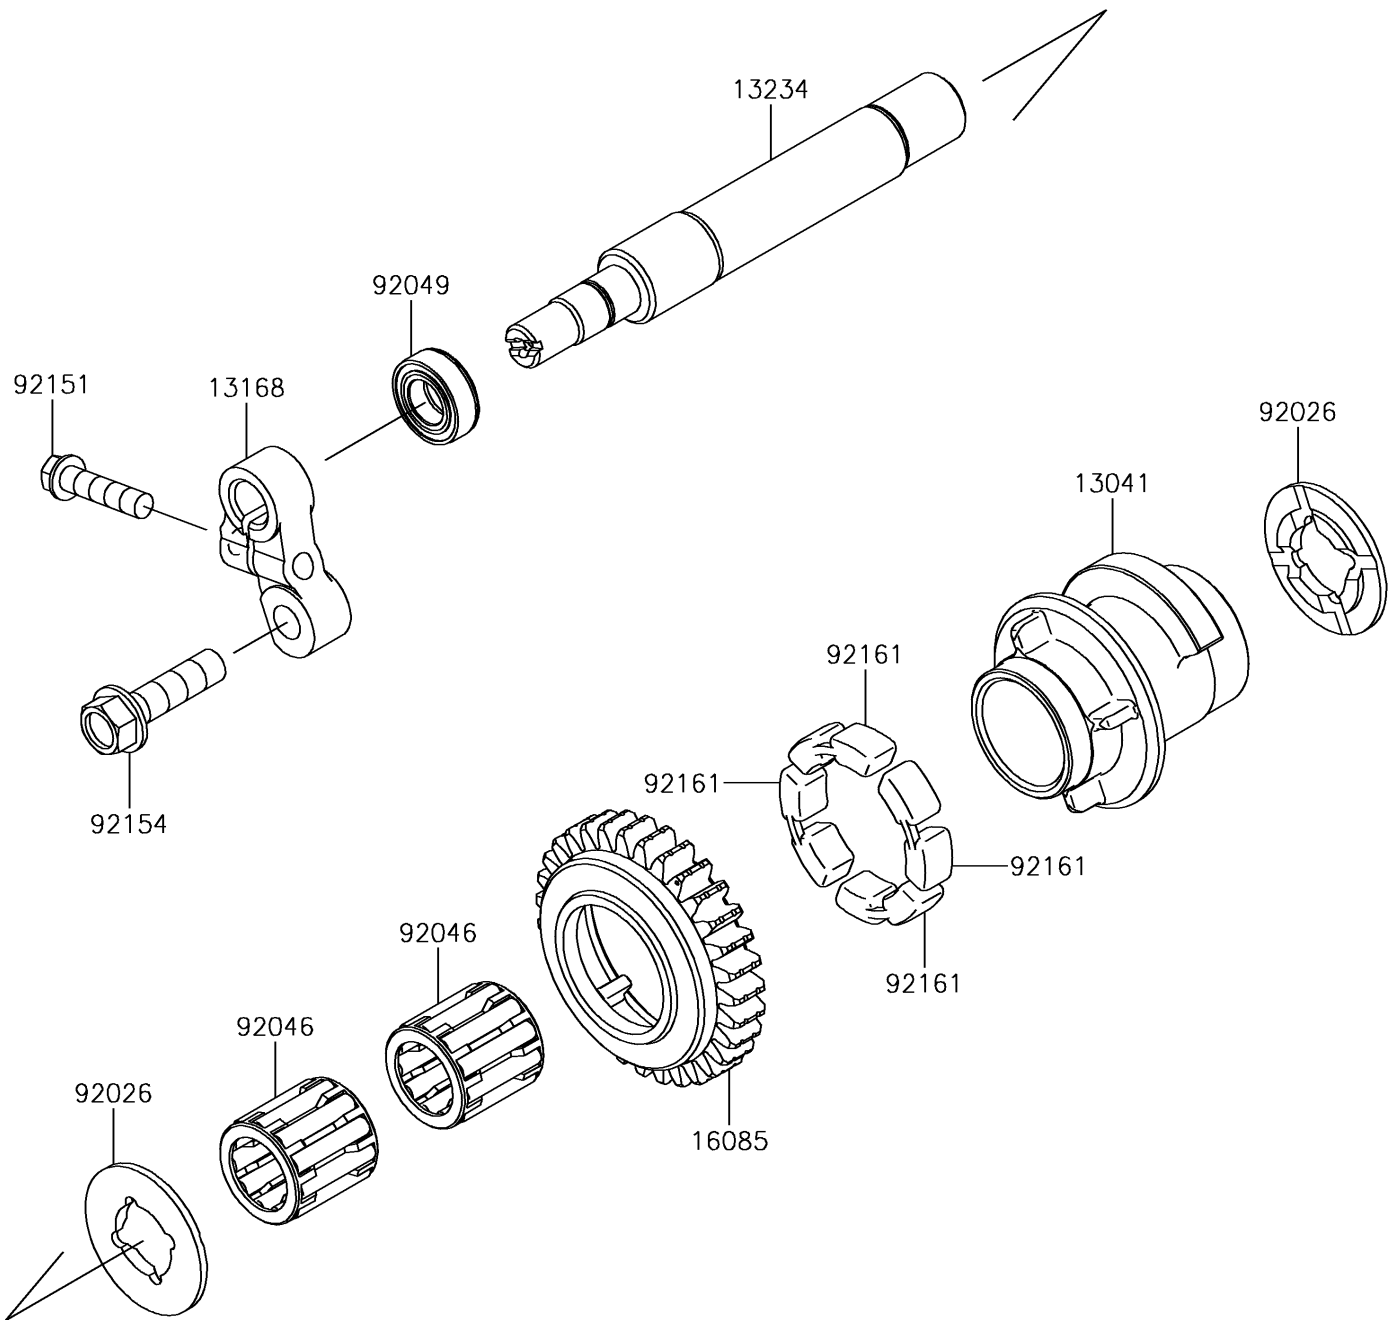

## 2018 PARTS DIAGRAM

Balancer

E1323

## 2018 PARTS LIST

Balancer

ITEM NAME	PART NUMBER	QUANTITY
BALANCER (Ref # 13041)	13041-0047	1
LEVER, BACKLASH ADJUSTMENT (Ref # 13168)	13168-0831	1
SHAFT-COMP (Ref # 13234)	13234-0589	1
GEAR, BALANCER, 31T (Ref # 16085)	16085-0144	1
SPACER (Ref # 92026)	92026-0082	1
BEARING-NEEDLE (Ref # 92046)	92046-1266	1
SEAL-OIL (Ref # 92049)	92049-0720	1
BOLT, FLANGED-SMALL, 6X25 (Ref # 92151)	92151-1930	1
BOLT, FLANGED, 8X30 (Ref # 92154)	92154-1796	1
DAMPER (Ref # 92161)	92161-1055	1