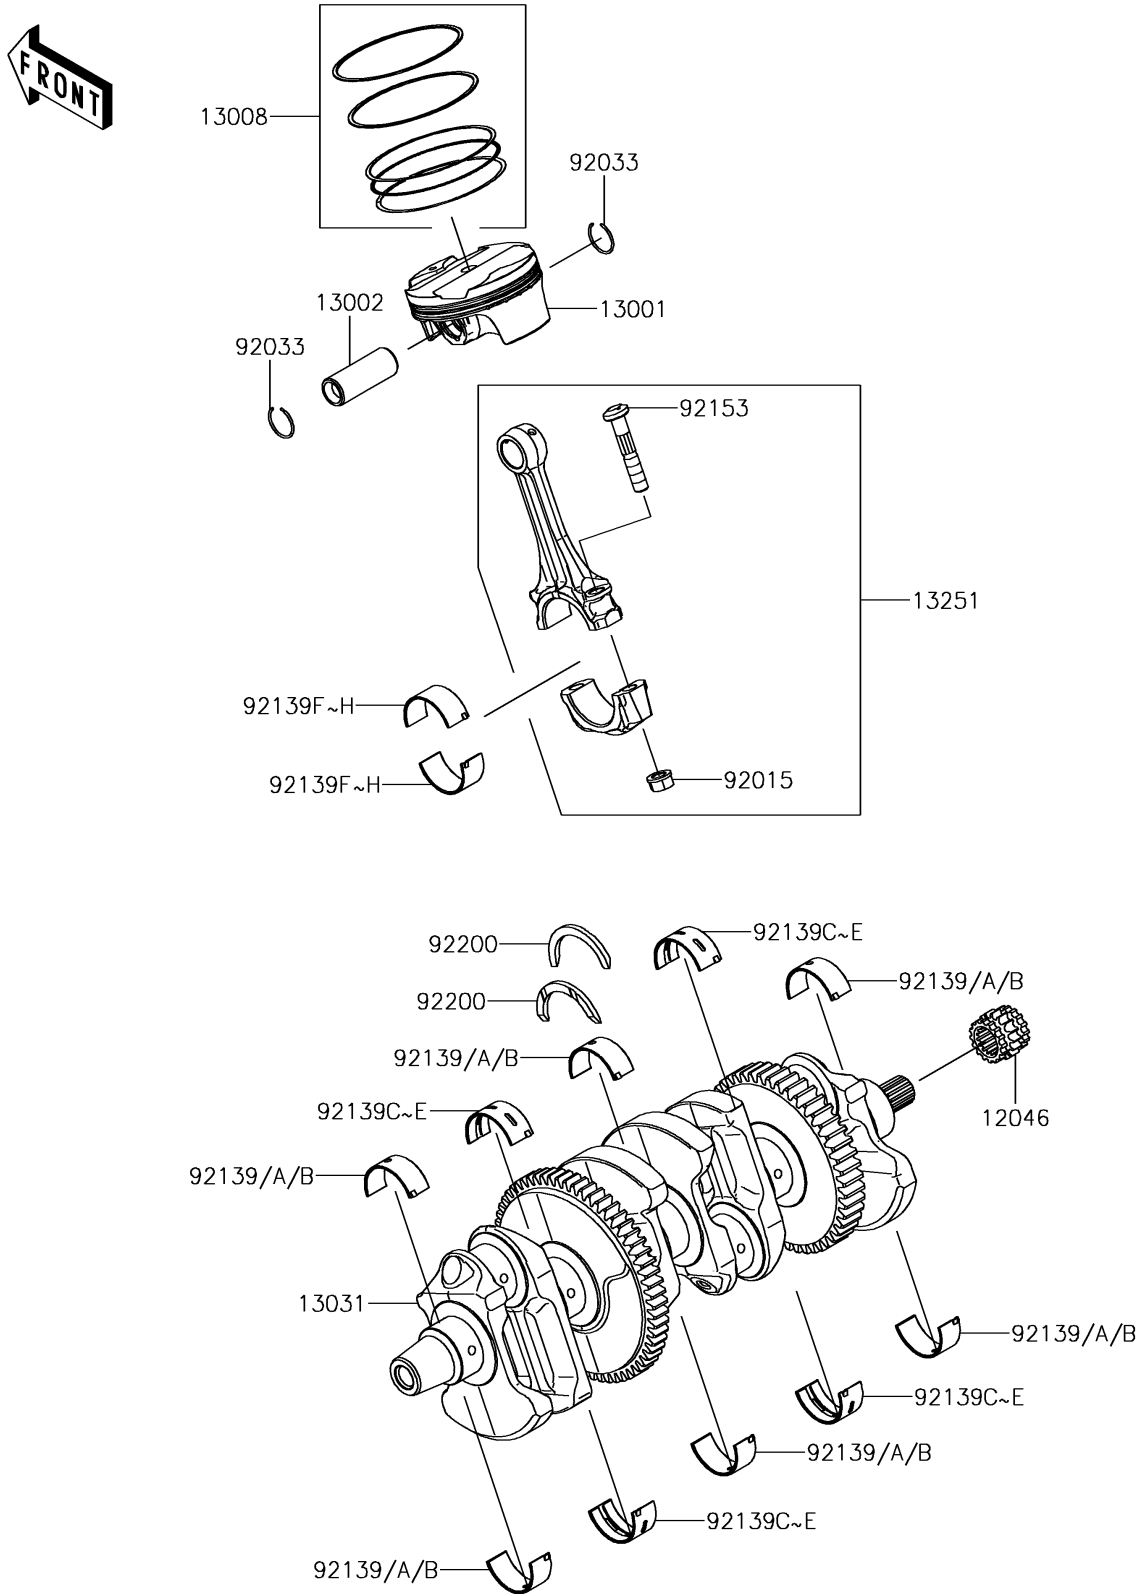

## 2018 PARTS DIAGRAM

Crankshaft/Piston(s)

E1320

## 2018 PARTS LIST

Crankshaft/Piston(s)

ITEM NAME	PART NUMBER	QUANTITY
SPROCKET,16T (Ref # 12046)	12046-0033	1
PISTON-ENGINE (Ref # 13001)	13001-0774	1
PIN-PISTON (Ref # 13002)	13002-0004	1
RING-SET-PISTON (Ref # 13008)	13008-0562	1
CRANKSHAFT-COMP (Ref # 13031)	13031-0833	1
ROD-ASSY-CONNECTING,H (Ref # 13251)	13251-0725-HH	1
NUT,FLANGED,8MM (Ref # 92015)	92015-1311	1
RING-SNAP (Ref # 92033)	92033-1054	1
BUSHING,#1&#3&#5,BLUE (Ref # 92139)	92139-0298	1
BUSHING,#1&#3&#5,BLACK (Ref # 92139A)	92139-0299	1
BUSHING,#1&#3&#5,BROWN (Ref # 92139B)	92139-0300	1
BUSHING,#2&#4,BLUE (Ref # 92139C)	92139-0301	1
BUSHING,#2&#4,BLACK (Ref # 92139D)	92139-0302	1
BUSHING,#2&#4,BROWN (Ref # 92139E)	92139-0303	1
BUSHING,PIN,BLUE (Ref # 92139F)	92139-0853	1
BUSHING,PIN,BLACK (Ref # 92139G)	92139-0854	1
BUSHING,PIN,BROWN (Ref # 92139H)	92139-0855	1
BOLT,CON-ROD,8X45.5 (Ref # 92153)	92153-0809	1
WASHER,T=3.25 (Ref # 92200)	92200-0424	1