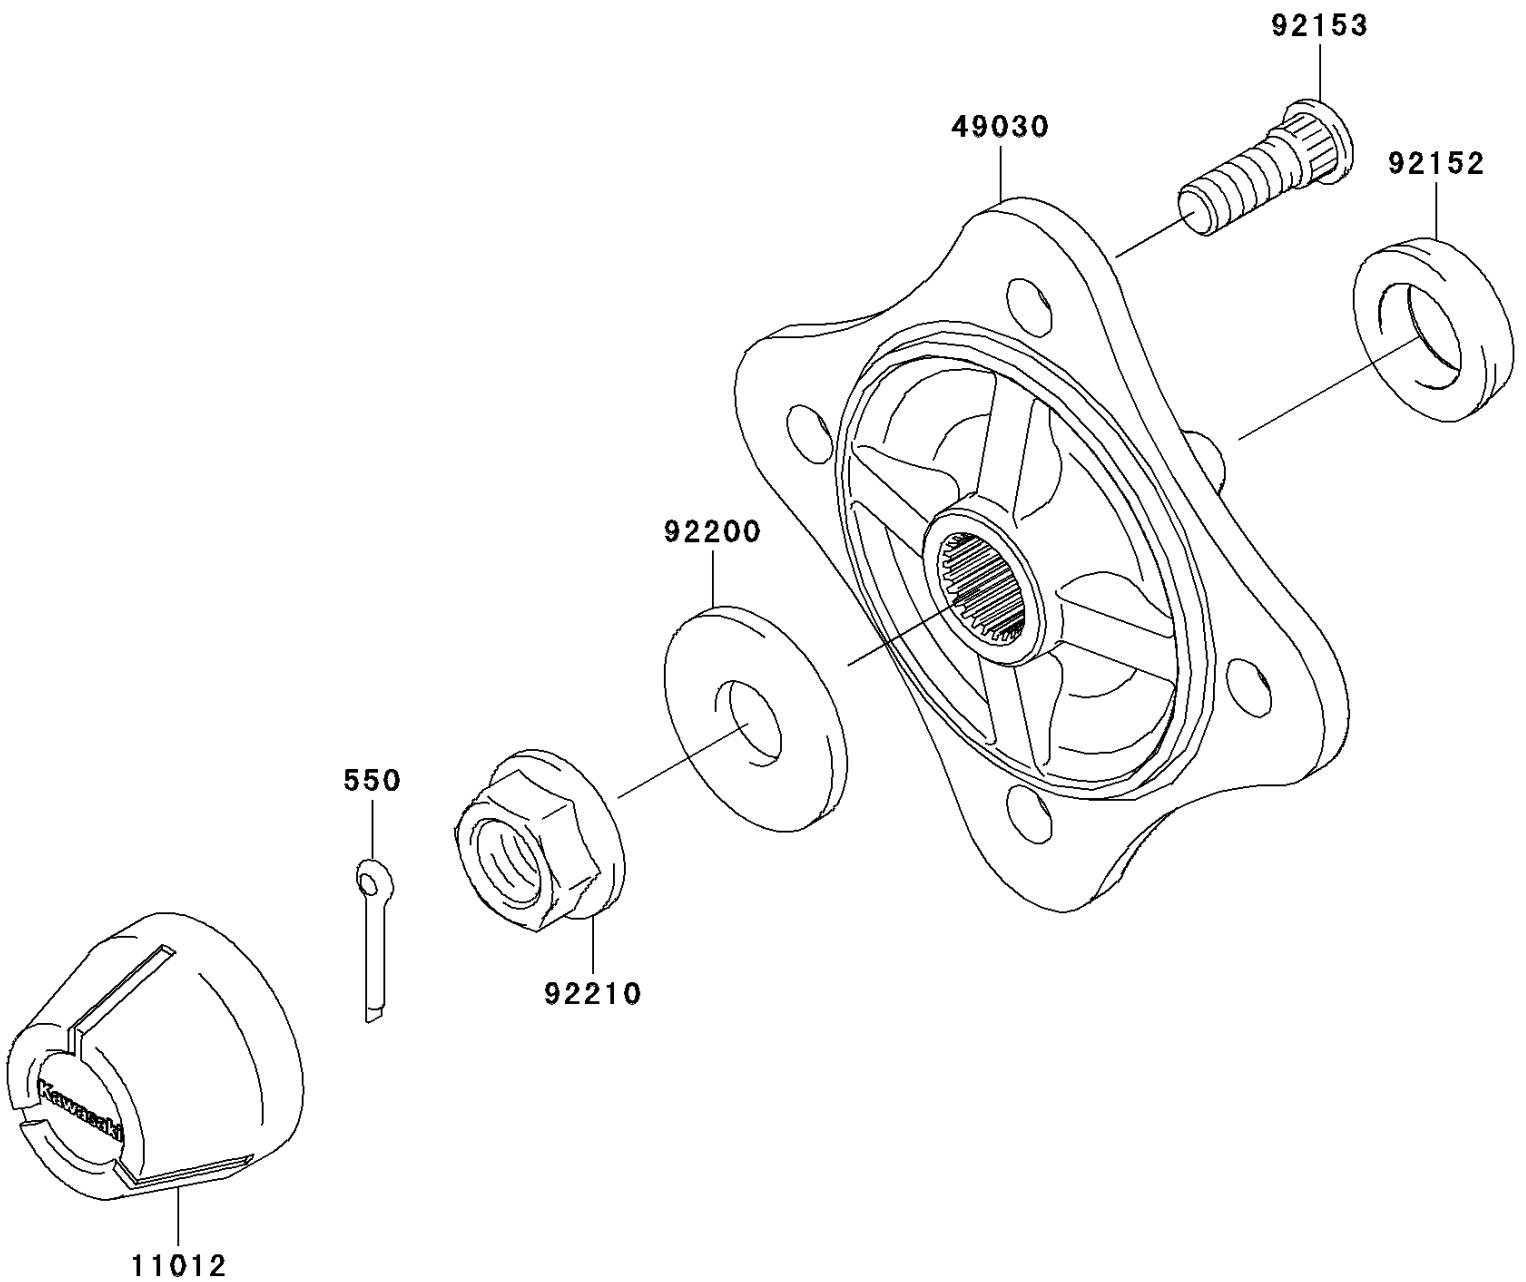

2010 Teryx® 750 FI 4x4 SGE PARTS DIAGRAM

Rear Hubs/Brakes

F2240

2010 Teryx® 750 FI 4x4 SGE PARTS LIST

Rear Hubs/Brakes

ITEM NAME	PART NUMBER	QUANTITY
PIN-COTTER,4.0X30 (Ref # 550)	550AA4030	1
CAP,WHEEL (Ref # 11012)	11012-1969	1
HUB,RR (Ref # 49030)	49030-0042	1
COLLAR (Ref # 92152)	92152-0631	1
BOLT,12MM (Ref # 92153)	92153-1915	1
WASHER,20.3X52X4.5 (Ref # 92200)	92200-0130	1
NUT,FLANGED,20MM (Ref # 92210)	92210-2093	1