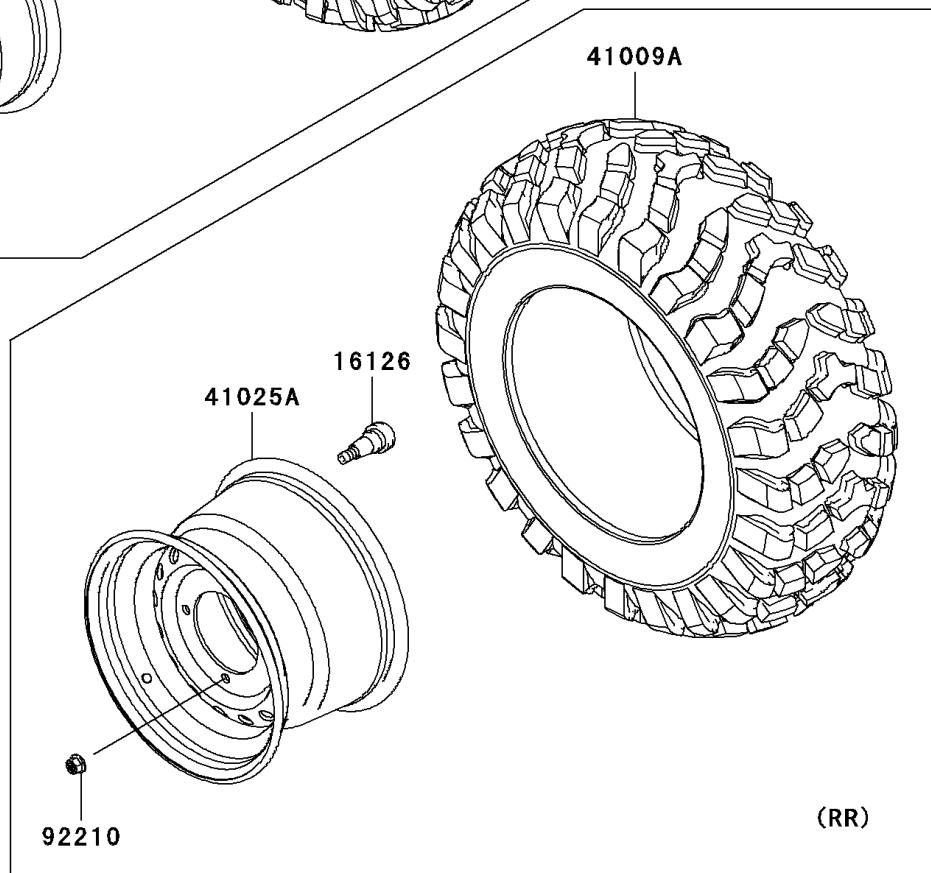

2010 Teryx® 750 FI 4x4 SGE PARTS DIAGRAM

Wheels/Tires

F2210

2010 Teryx® 750 FI 4x4 SGE PARTS LIST

Wheels/Tires

| ITEM NAME | PART NUMBER | QUANTITY |
|---|----------------|----------|
| VALVE (Ref # 16126) | 16126-4001 | 1 |
| TIRE,FR,26X8.00-12,M989 (Ref # 41009) | 41009-0143 | 1 |
| TIRE,RR,26X10.00-12,M990 (Ref # 41009A) | 41009-0144 | 1 |
| RIM,FR,12X6.0AT,SILVER (Ref # 41025) | 41025-0123-16H | 1 |
| RIM,RR,12X8.0AT,SILVER (Ref # 41025A) | 41025-0124-16H | 1 |
| NUT,12MM (Ref # 92210) | 92210-0603 | 1 |