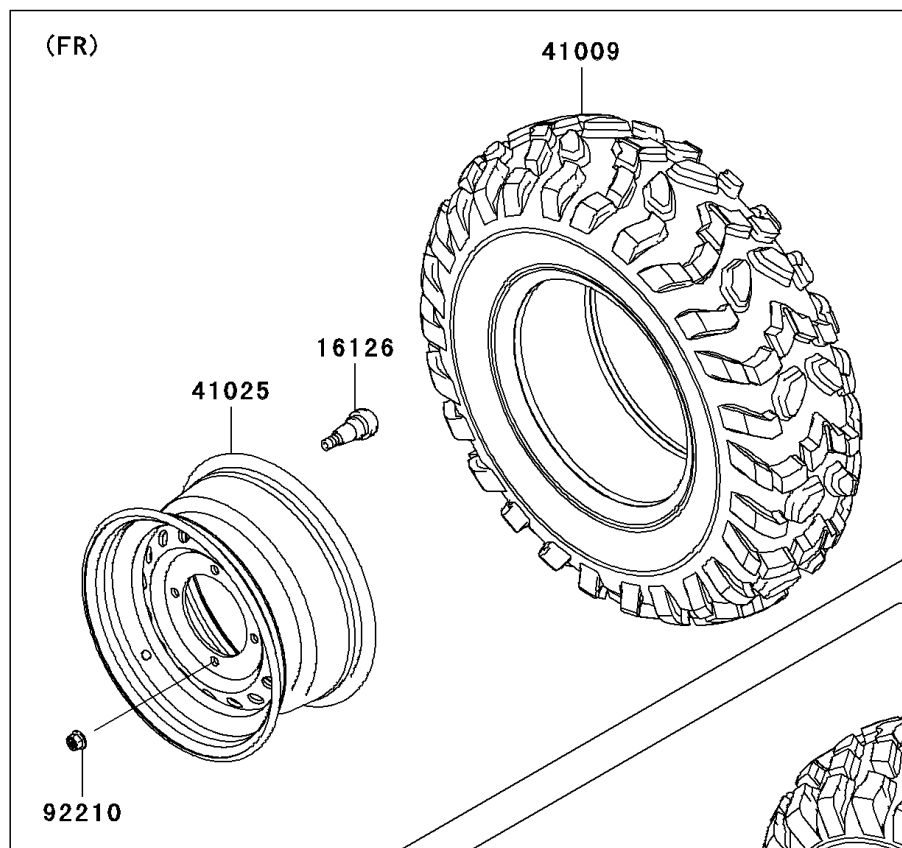

2010 Teryx® 750 FI 4x4 SGE PARTS DIAGRAM

Wheels/Tires

F2210

2010 Teryx® 750 FI 4x4 SGE PARTS LIST

Wheels/Tires

| ITEM NAME | PART NUMBER | QUANTITY |
|---|----------------|----------|
| VALVE (Ref # 16126) | 16126-4001 | 1 |
| TIRE,FR,26X8.00-12,M989 (Ref # 41009) | 41009-0143 | 1 |
| TIRE,RR,26X10.00-12,M990 (Ref # 41009A) | 41009-0144 | 1 |
| RIM,FR,12X6.0AT,SILVER (Ref # 41025) | 41025-0123-16H | 1 |
| RIM,RR,12X8.0AT,SILVER (Ref # 41025A) | 41025-0124-16H | 1 |
| NUT,12MM (Ref # 92210) | 92210-0603 | 1 |