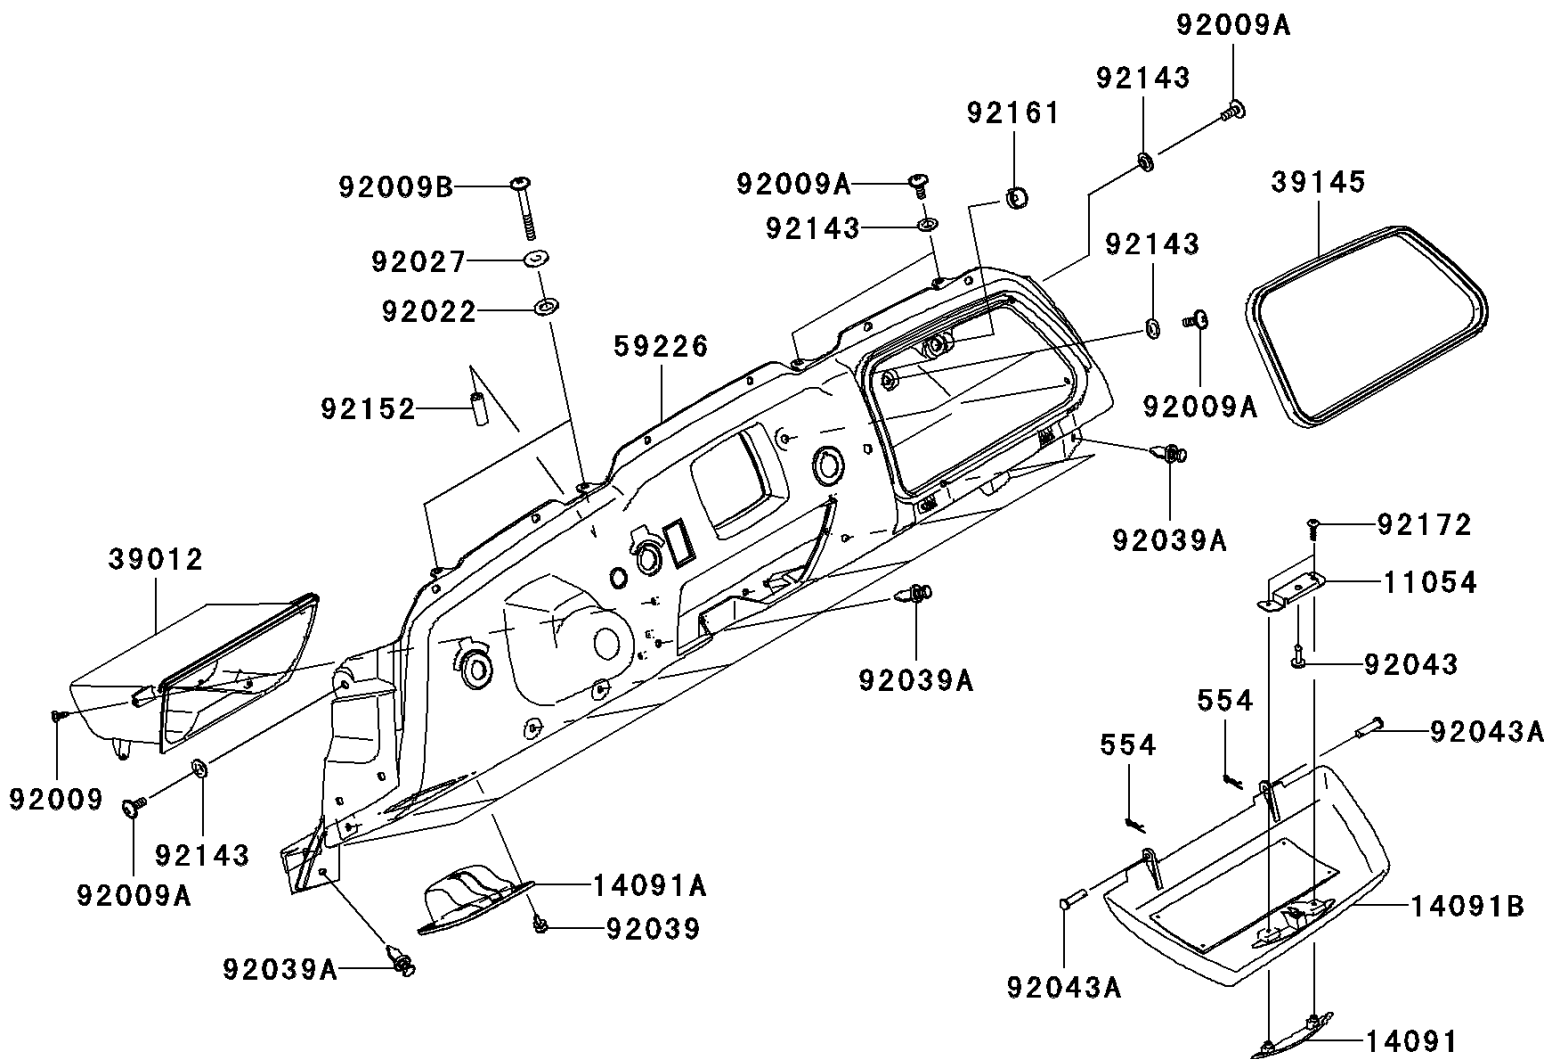

## 2010 Teryx® 750 FI 4x4 SGE PARTS DIAGRAM

Front Box

F2135

## 2010 Teryx® 750 FI 4x4 SGE PARTS LIST

Front Box

ITEM NAME	PART NUMBER	QUANTITY
PIN-SNAP (Ref # 554)	554DA0600	1
BRACKET (Ref # 11054)	11054-1789	1
COVER,STORAGE CAP,F.BLACK (Ref # 14091)	14091-0700-6Z	1
COVER,LH,F.BLACK (Ref # 14091A)	14091-0702-6Z	1
COVER,STORAGE,F.BLACK (Ref # 14091B)	14091-0985-6Z	1
CASE-STORAGE,F.BLACK (Ref # 39012)	39012-0017-6Z	1
TRIM-SEAL,L=940 (Ref # 39145)	39145-0029	1
PANEL-CONTROL,F.BLACK (Ref # 59226)	59226-0019-6Z	1
SCREW,TAPPING,4X12 (Ref # 92009)	92009-1444	1
SCREW,6X16 (Ref # 92009A)	92009-1621	1
SCREW,6X56 (Ref # 92009B)	92009-1829	1
WASHER,10.5X20X1 (Ref # 92022)	92022-239	1
COLLAR,L=4.7 (Ref # 92027)	92027-1964	1
RIVET (Ref # 92039)	92039-0046	1
RIVET (Ref # 92039A)	92039-1229	1
PIN (Ref # 92043)	92043-0138	1
PIN,6X23 (Ref # 92043A)	92043-0164	1
COLLAR (Ref # 92143)	92143-1087	1
COLLAR,7.95X15.88X40 (Ref # 92152)	92152-0777	1
DAMPER (Ref # 92161)	92161-0568	1
SCREW,TAPPING,4X16 (Ref # 92172)	92172-0347	1