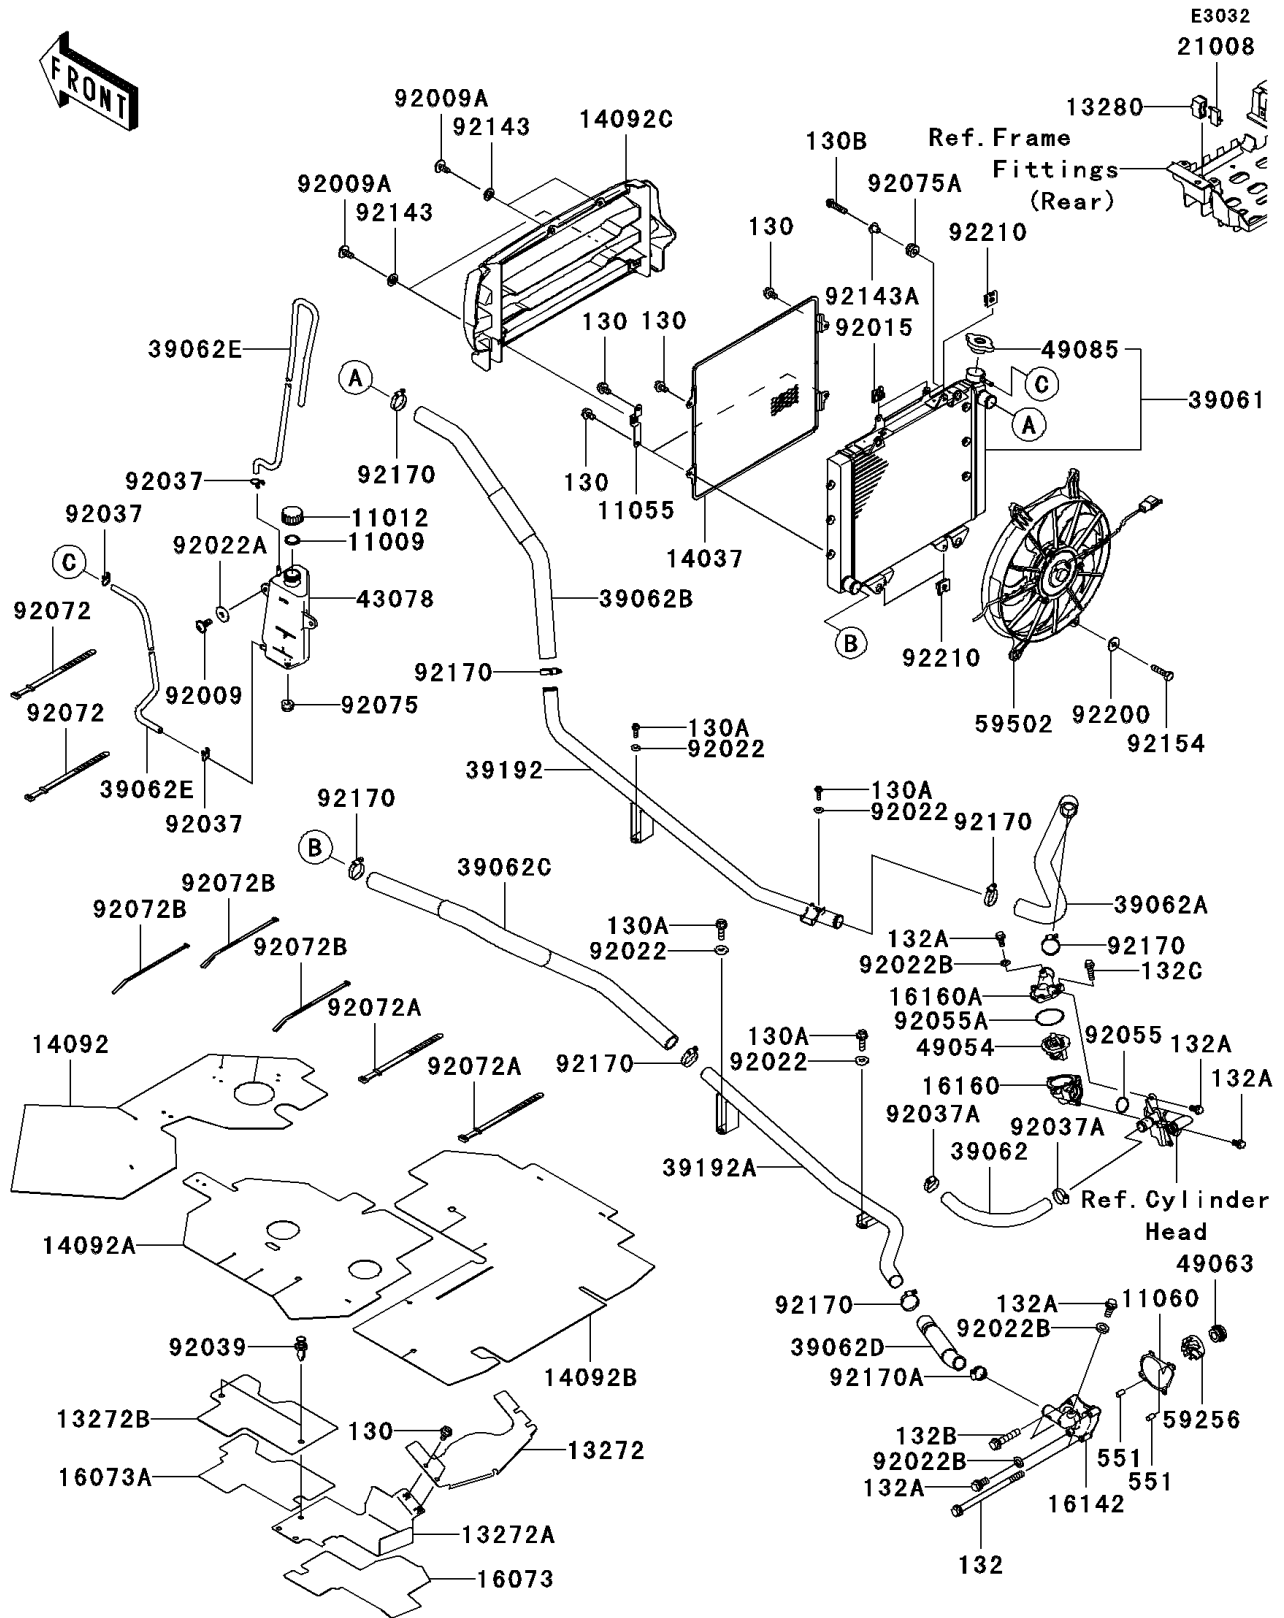

## 2010 Teryx® 750 FI 4x4 SGE PARTS LIST

Radiator

ITEM NAME	PART NUMBER	QUANTITY
GASKET,RESERVOIR TANK CAP (Ref # 11009)	11009-1145	1
CAP (Ref # 11012)	11012-1084	1
BRACKET,RAD. COVER (Ref # 11055)	11055-1953	1
GASKET,WATER PUMP (Ref # 11060)	11060-1964	1
PLATE (Ref # 13272)	13272-0729	1
PLATE (Ref # 13272A)	13272-0738	1
PLATE (Ref # 13272B)	13272-0739	1
HOLDER,BREAKER (Ref # 13280)	13280-0082	1
SCREEN (Ref # 14037)	14037-0104	1
COVER (Ref # 14092)	14092-0083	1
COVER (Ref # 14092A)	14092-0084	1
COVER (Ref # 14092B)	14092-0085	1
COVER,RADIATOR,F.BLACK (Ref # 14092C)	14092-0086-6Z	1
INSULATOR (Ref # 16073)	16073-0110	1
INSULATOR (Ref # 16073A)	16073-0111	1
COVER-PUMP,WATER (Ref # 16142)	16142-0002	1
BODY,THERMOSTAT,LWR (Ref # 16160)	16160-0189	1
BODY,THERMOSTAT,UPP (Ref # 16160A)	16160-0225	1
BREAKER,RAD. FAN,12A (Ref # 21008)	21008-0008	1
RADIATOR-ASSY (Ref # 39061)	39061-0180	1
HOSE-COOLING,FR HEAD-THERMO (Ref # 39062)	39062-0316	1
HOSE-COOLING,THERMO-RH PIPE (Ref # 39062A)	39062-0317	1
HOSE-COOLING,RH PIPE-RAD. (Ref # 39062B)	39062-0318	1
HOSE-COOLING,RAD.-LH PIPE (Ref # 39062C)	39062-0319	1
HOSE-COOLING,RAD.-W/P (Ref # 39062D)	39062-0320	1
HOSE-COOLING,5.5X10.5X400 (Ref # 39062E)	39062-0324	1
PIPE-WATER,RH (Ref # 39192)	39192-0121	1
PIPE-WATER,LH (Ref # 39192A)	39192-0122	1
RESERVOIR (Ref # 43078)	43078-0041	1