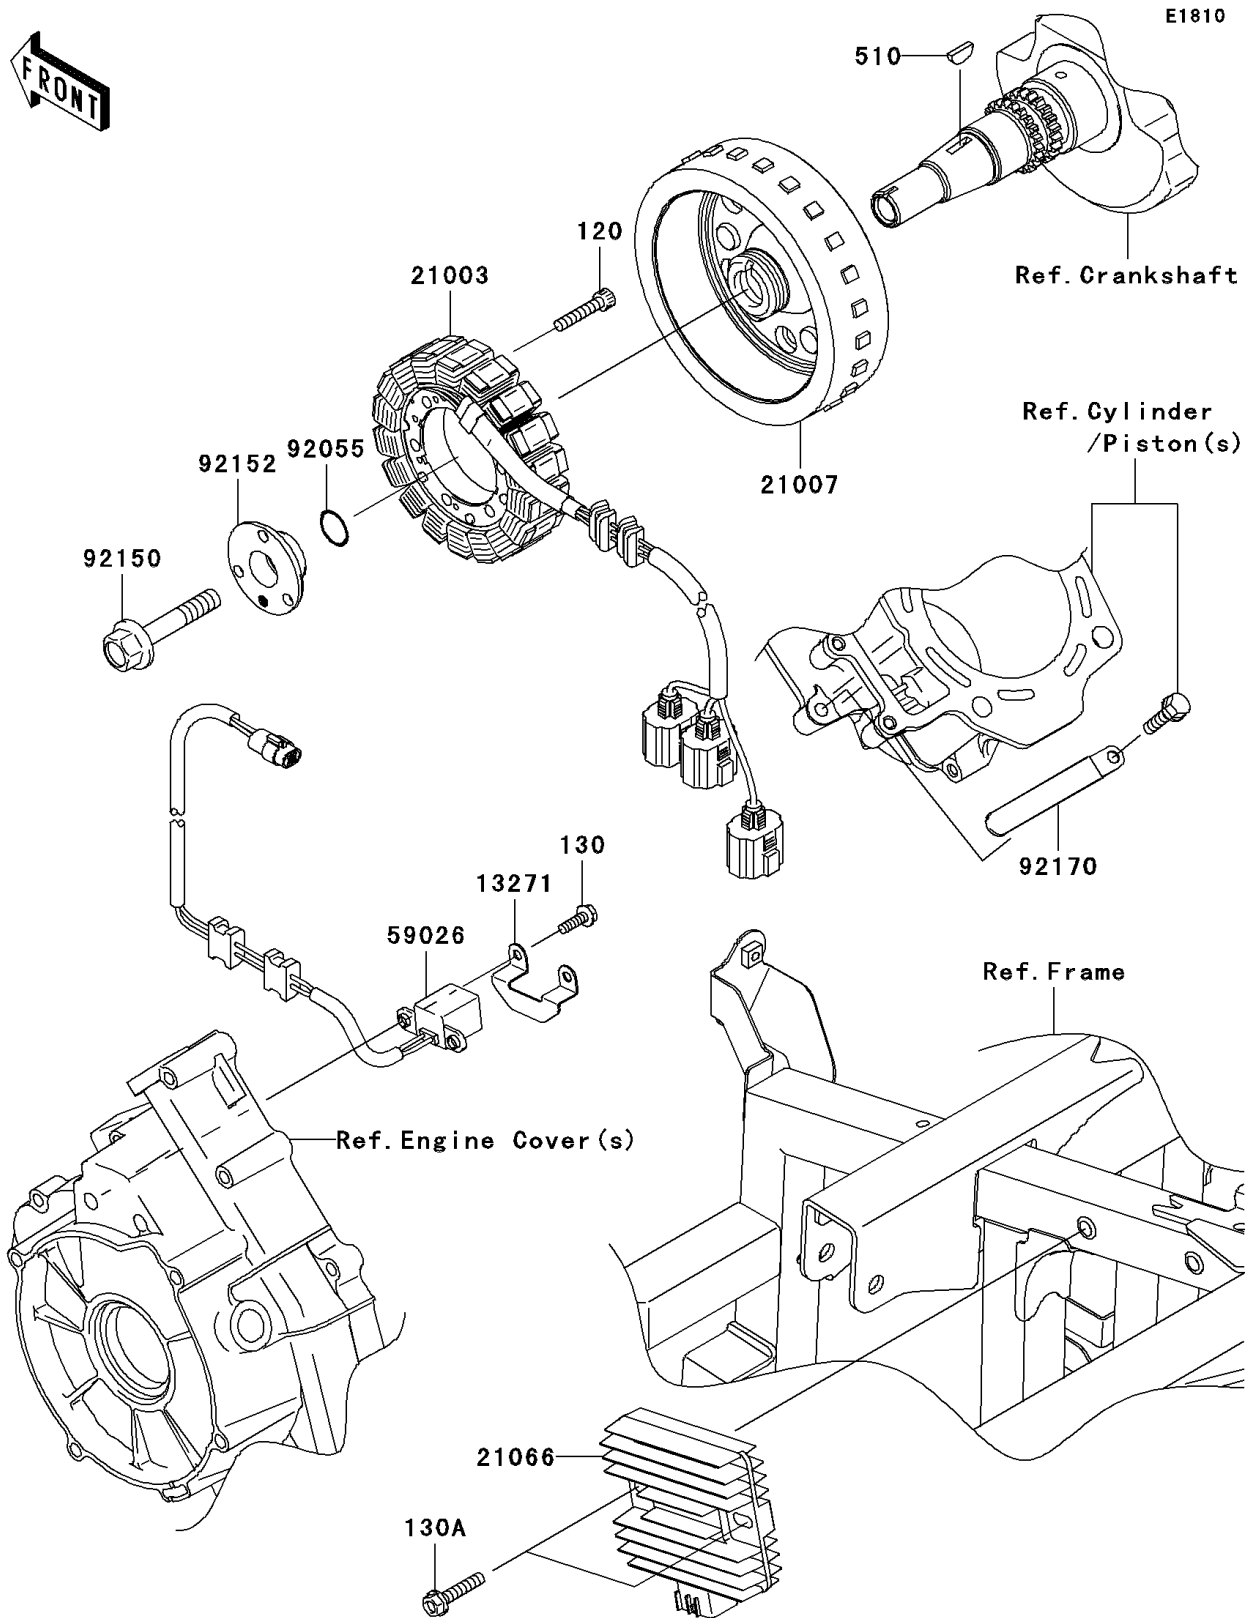

2010 Teryx® 750 FI 4x4 SGE PARTS DIAGRAM

Generator

2010 Teryx® 750 FI 4x4 SGE PARTS LIST

Generator

ITEM NAME	PART NUMBER	QUANTITY
BOLT-SOCKET,6X30 (Ref # 120)	120CB0630	1
BOLT-FLANGED,5X16 (Ref # 130)	130BA0516	1
BOLT-FLANGED,6X30 (Ref # 130A)	130BB0630	1
KEY-WOODRUFF (Ref # 510)	510A4200	1
PLATE (Ref # 13271)	13271-1369	1
STATOR (Ref # 21003)	21003-0099	1
ROTOR (Ref # 21007)	21007-0151	1
REGULATOR-VOLTAGE (Ref # 21066)	21066-0030	1
COIL-PULSING (Ref # 59026)	59026-1159	1
RING-O,19.8X2.2 (Ref # 92055)	92055-1215	1
BOLT,12X65 (Ref # 92150)	92150-1987	1
COLLAR,20X51X17 (Ref # 92152)	92152-1467	1
CLAMP (Ref # 92170)	92170-1925	1