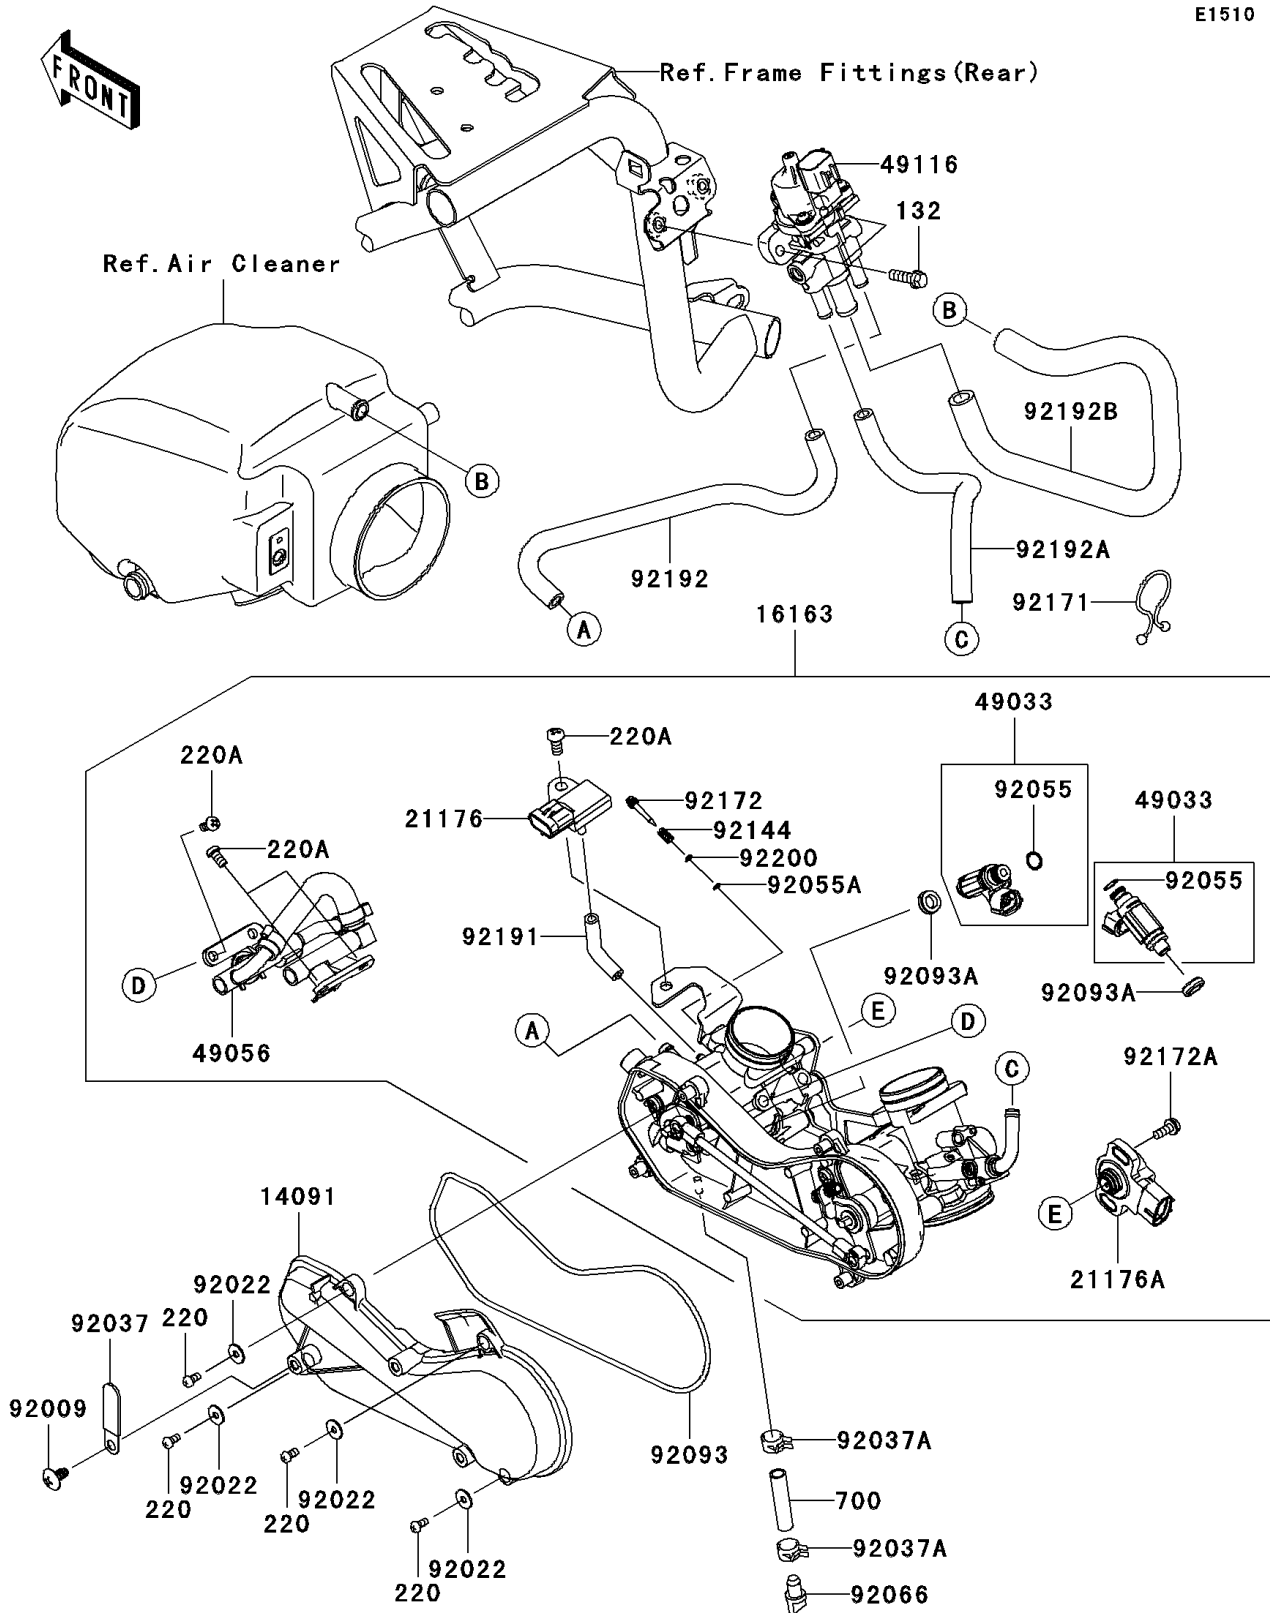

2010 Teryx® 750 FI 4x4 SGE PARTS DIAGRAM

Throttle

E1510

2010 Teryx® 750 FI 4x4 SGE PARTS LIST

Throttle

| ITEM NAME | PART NUMBER | QUANTITY |
|--|-------------|----------|
| BOLT-FLANGED-SMALL,6X18 (Ref # 132) | 132BD0618 | 1 |
| SCREW-PAN-CROS,4X8 (Ref # 220) | 220AA0408 | 1 |
| SCREW-PAN-CROSS,6X12 (Ref # 220A) | 220AA0612 | 1 |
| TUBE-PVC (Ref # 700) | 700Q0740 | 1 |
| COVER,THROTTLE LINK (Ref # 14091) | 14091-1731 | 1 |
| THROTTLE-ASSY,34EIS (Ref # 16163) | 16163-0137 | 1 |
| SENSOR,PRESSURE (Ref # 21176) | 21176-0058 | 1 |
| SENSOR,TPS (Ref # 21176A) | 21176-0100 | 1 |
| NOZZLE-INJECTION (Ref # 49033) | 49033-1060 | 1 |
| PIPE-INJECTION (Ref # 49056) | 49056-0028 | 1 |
| VALVE-ASSY,ISC (Ref # 49116) | 49116-0026 | 1 |
| SCREW,6X12 (Ref # 92009) | 92009-1480 | 1 |
| WASHER,5.2X13X1 (Ref # 92022) | 92022-1380 | 1 |
| CLAMP,L=45 (Ref # 92037) | 92037-1539 | 1 |
| CLAMP (Ref # 92037A) | 92037-2113 | 1 |
| RING-O,INJECTION NOZZLE (Ref # 92055) | 92055-1622 | 1 |
| RING-O,AIR SCREW (Ref # 92055A) | 92055-1658 | 1 |
| PLUG,DRAIN (Ref # 92066) | 92066-1211 | 1 |
| SEAL (Ref # 92093) | 92093-0082 | 1 |
| SEAL (Ref # 92093A) | 92093-0127 | 1 |
| SPRING,THROTTLE STOP SCREW (Ref # 92144) | 92144-1674 | 1 |
| CLAMP (Ref # 92171) | 92171-0876 | 1 |
| SCREW (Ref # 92172) | 92172-0156 | 1 |
| SCREW (Ref # 92172A) | 92172-0254 | 1 |
| TUBE,3.2X7.4X70 (Ref # 92191) | 92191-1552 | 1 |
| TUBE,ISC-FR THROBO (Ref # 92192) | 92192-0765 | 1 |
| TUBE,ISC-RR THROBO (Ref # 92192A) | 92192-0766 | 1 |
| TUBE,ISC-DUCT (Ref # 92192B) | 92192-0767 | 1 |
| WASHER,PILOT AIR SCREW (Ref # 92200) | 92200-1564 | 1 |