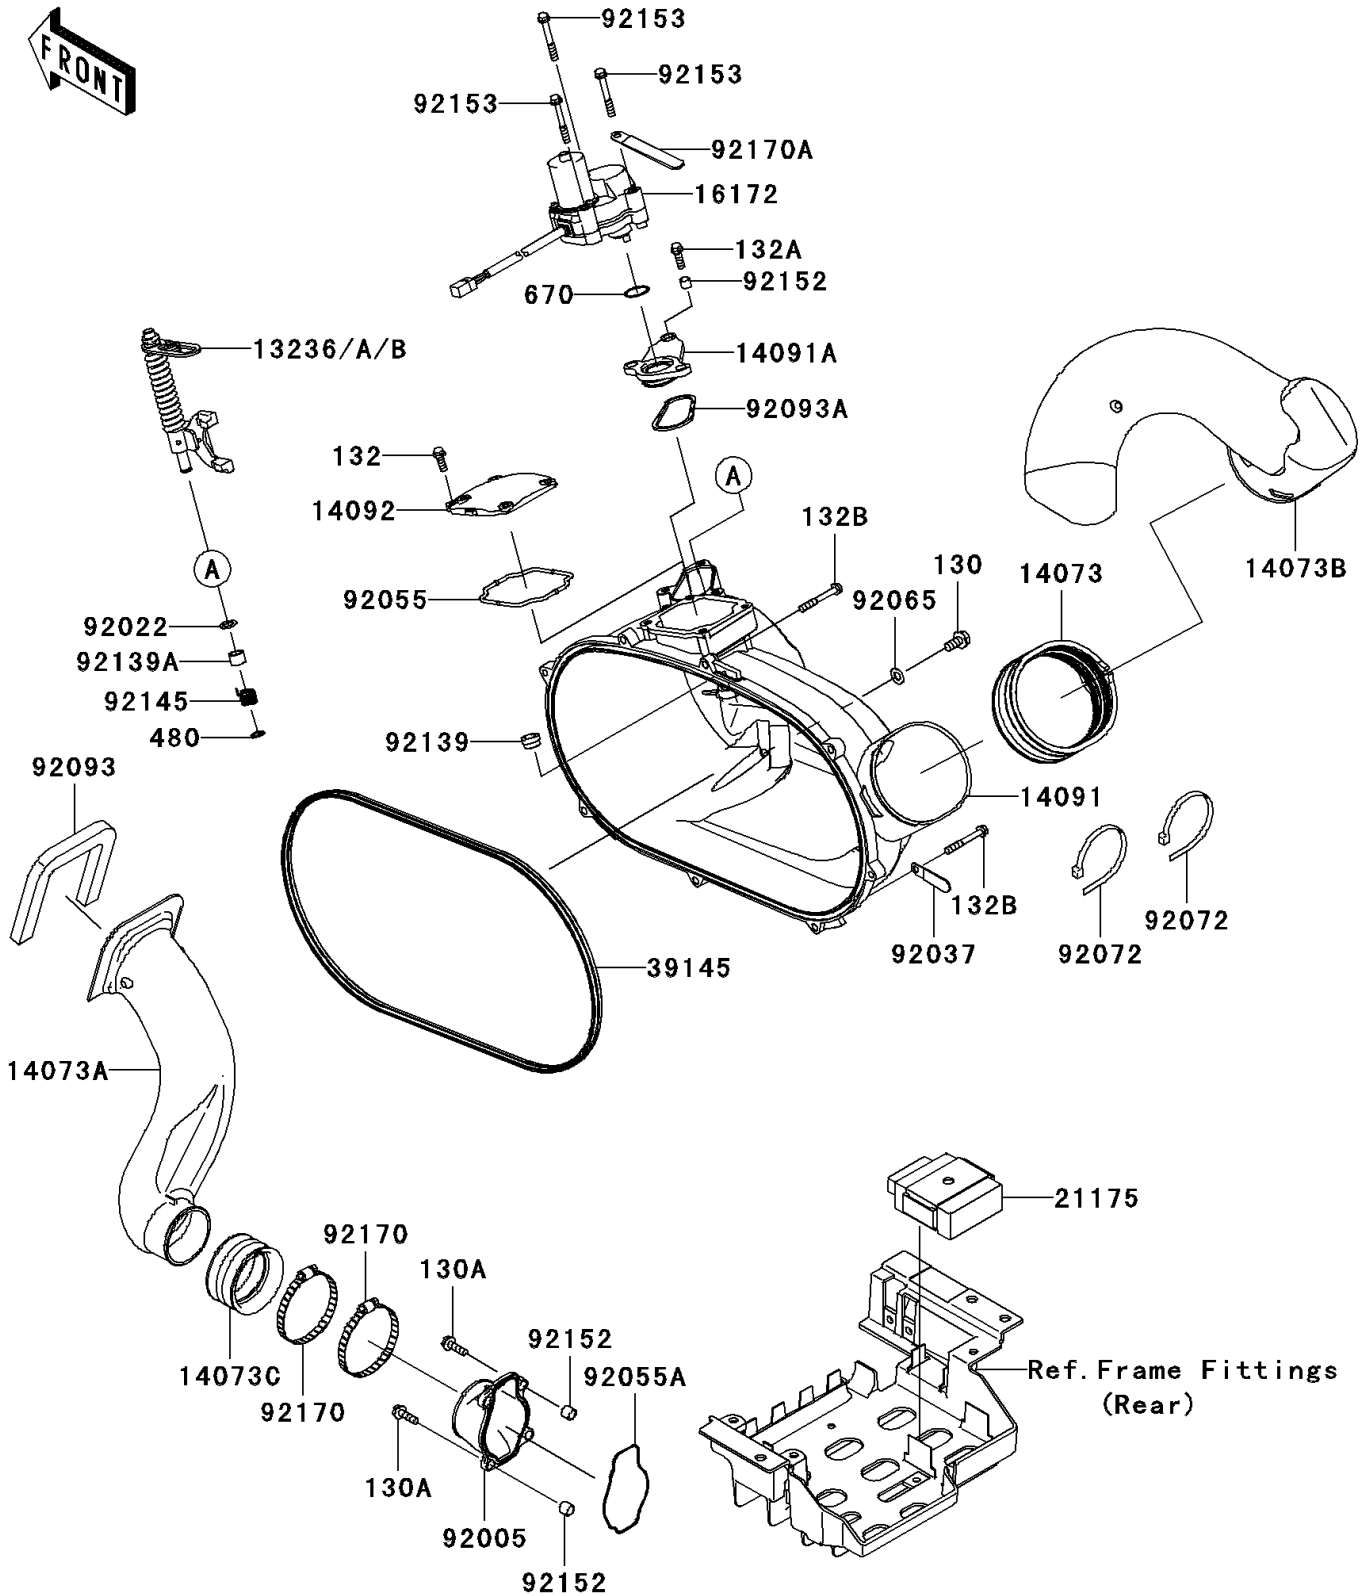

2010 Teryx® 750 FI 4x4 SGE PARTS DIAGRAM

Converter Cover

E1393

2010 Teryx® 750 FI 4x4 SGE PARTS LIST

Converter Cover

ITEM NAME	PART NUMBER	QUANTITY
BOLT-FLANGED,8X16 (Ref # 130)	130BA0816	1
BOLT-FLANGED,6X20 (Ref # 130A)	130CD0620	1
BOLT-FLANGED-SMALL,6X18 (Ref # 132)	132BA0618	1
BOLT-FLANGED-SMALL,6X20 (Ref # 132A)	132BA0620	1
BOLT-FLANGED-SMALL,6X45 (Ref # 132B)	132BA0645	1
CIRCLIP-TYPE-C,10MM (Ref # 480)	480J1000	1
O RING (Ref # 670)	670D3022	1
LEVER-COMP,YELLOW (Ref # 13236)	13236-0123	1
LEVER-COMP,GREEN (Ref # 13236A)	13236-0124	1
LEVER-COMP,PAINT LESS (Ref # 13236B)	13236-0125	1
DUCT,EXHAUST JOINT (Ref # 14073)	14073-0136	1
DUCT,INTAKE (Ref # 14073A)	14073-0259	1
DUCT,EXHAUST (Ref # 14073B)	14073-0260	1
DUCT,JOINT (Ref # 14073C)	14073-1775	1
COVER,CVT (Ref # 14091)	14091-0671	1
COVER,MOUNTING EYE,ACTR (Ref # 14091A)	14091-0673	1
COVER,ACCESS (Ref # 14092)	14092-0066	1
ACTUATOR (Ref # 16172)	16172-0019	1
CONTROL UNIT-ELECTRONIC (Ref # 21175)	21175-0151	1
TRIM-SEAL (Ref # 39145)	39145-0037	1
FITTING (Ref # 92005)	92005-1387	1
WASHER,10.2X16X1 (Ref # 92022)	92022-1829	1
CLAMP,L=45 (Ref # 92037)	92037-1539	1
RING-O (Ref # 92055)	92055-0120	1
RING-O (Ref # 92055A)	92055-1630	1
GASKET (Ref # 92065)	92065-023	1
BAND,L=460 (Ref # 92072)	92072-0073	1
SEAL,INTAKE DUCT (Ref # 92093)	92093-0150	1
SEAL (Ref # 92093A)	92093-1548	1

2010 Teryx® 750 FI 4x4 SGE PARTS LIST

Converter Cover

ITEM NAME	PART NUMBER	QUANTITY
BUSHING,10X14X11 (Ref # 92139)	92139-0214	1
BUSHING,10X13X11.9 (Ref # 92139A)	92139-0254	1
SPRING,RETURN (Ref # 92145)	92145-0443	1
COLLAR (Ref # 92152)	92152-1332	1
BOLT,6X47 (Ref # 92153)	92153-0678	1
CLAMP (Ref # 92170)	92170-1764	1
CLAMP (Ref # 92170A)	92170-1925	1