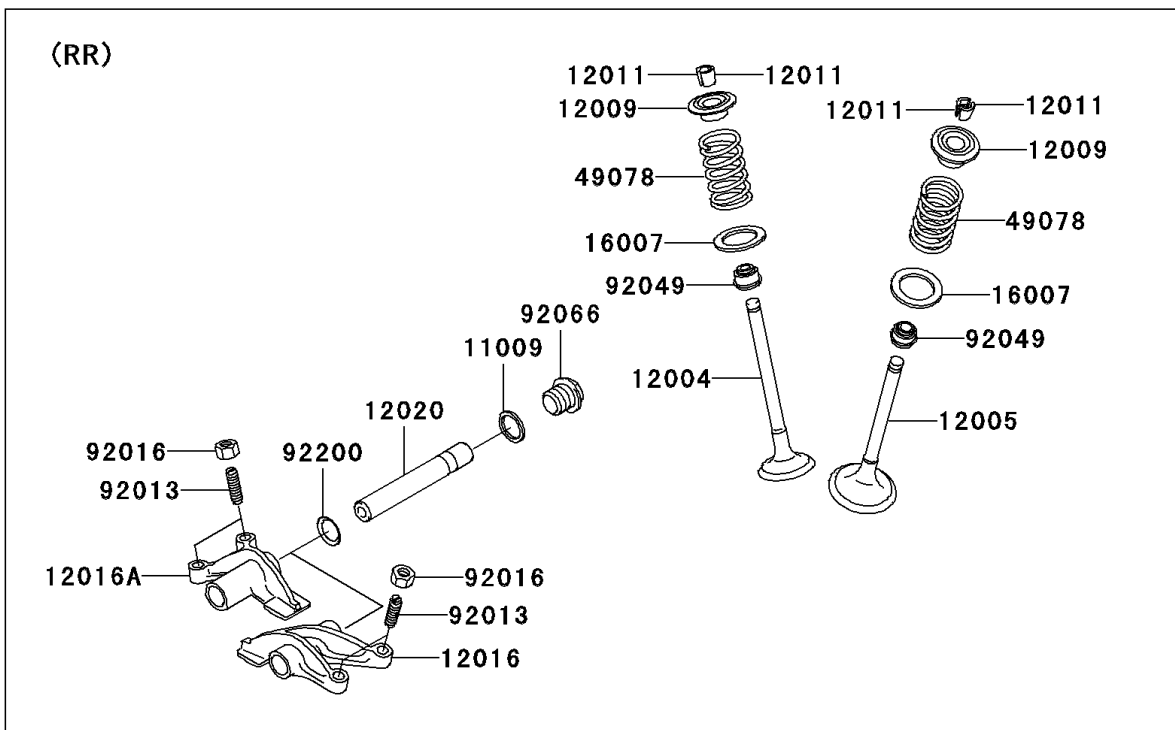

2010 Teryx® 750 FI 4x4 SGE PARTS DIAGRAM

Valve(s)

E1210

2010 Teryx® 750 FI 4x4 SGE PARTS LIST

Valve(s)

ITEM NAME	PART NUMBER	QUANTITY
GASKET,14X18X1.5 (Ref # 11009)	11009-1430	1
VALVE-INTAKE (Ref # 12004)	12004-0007	1
VALVE-EXHAUST (Ref # 12005)	12005-0047	1
RETAINER-VALVE SPRING (Ref # 12009)	12009-1056	1
COLLET (Ref # 12011)	12011-1051	1
ARM-ROCKER,EXHAUST (Ref # 12016)	12016-1128	1
ARM-ROCKER,INTAKE (Ref # 12016A)	12016-1129	1
SHAFT-ROCKER (Ref # 12020)	12020-0004	1
SEAT-SPRING,17.5X23.8X0.5 (Ref # 16007)	16007-1178	1
SPRING-ENGINE VALVE (Ref # 49078)	49078-0014	1
SCREW,6MM (Ref # 92013)	92013-009	1
NUT,6MM (Ref # 92016)	92016-061	1
SEAL-OIL,VSB58.558 (Ref # 92049)	92049-1218	1
PLUG,DRAIN (Ref # 92066)	92066-2196	1
WASHER,13X17X0.3 (Ref # 92200)	92200-1508	1