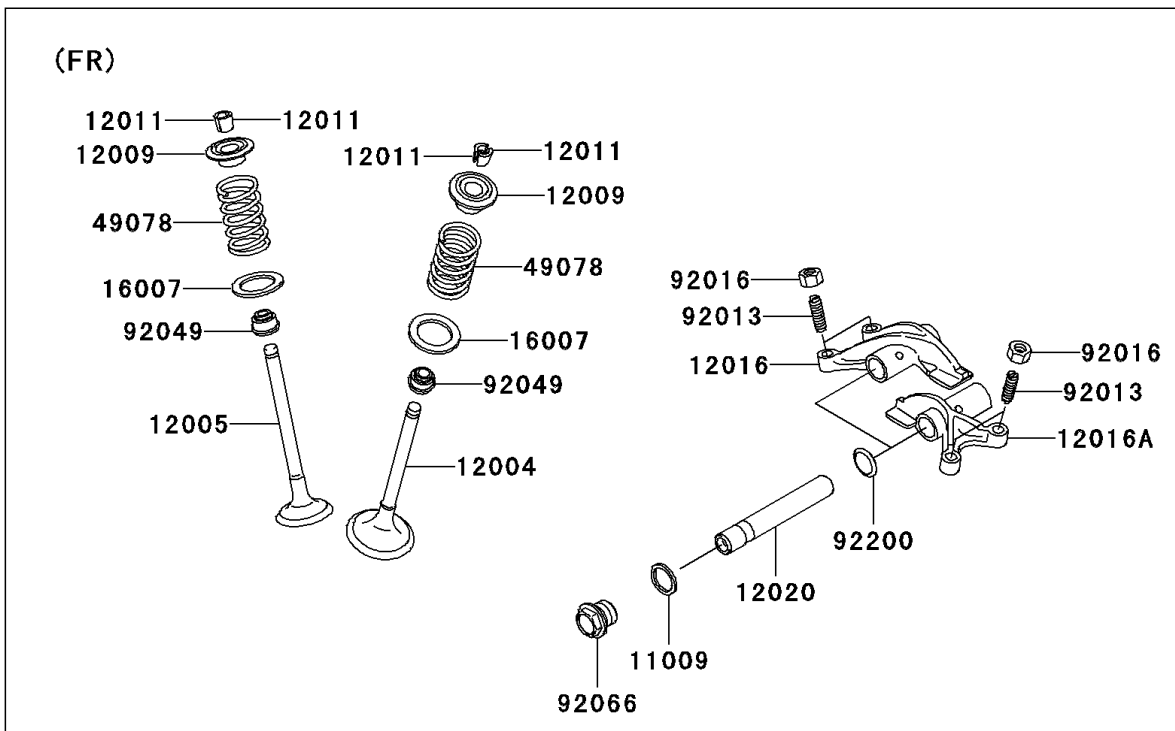

2010 Teryx® 750 FI 4x4 SGE PARTS DIAGRAM

Valve(s)

E1210

2010 Teryx® 750 FI 4x4 SGE PARTS LIST

Valve(s)

ITEM NAME	PART NUMBER	QUANTITY
GASKET,14X18X1.5 (Ref # 11009)	11009-1430	1
VALVE-INTAKE (Ref # 12004)	12004-0007	1
VALVE-EXHAUST (Ref # 12005)	12005-0047	1
RETAINER-VALVE SPRING (Ref # 12009)	12009-1056	1
COLLET (Ref # 12011)	12011-1051	1
ARM-ROCKER,EXHAUST (Ref # 12016)	12016-1128	1
ARM-ROCKER,INTAKE (Ref # 12016A)	12016-1129	1
SHAFT-ROCKER (Ref # 12020)	12020-0004	1
SEAT-SPRING,17.5X23.8X0.5 (Ref # 16007)	16007-1178	1
SPRING-ENGINE VALVE (Ref # 49078)	49078-0014	1
SCREW,6MM (Ref # 92013)	92013-009	1
NUT,6MM (Ref # 92016)	92016-061	1
SEAL-OIL,VSB58.558 (Ref # 92049)	92049-1218	1
PLUG,DRAIN (Ref # 92066)	92066-2196	1
WASHER,13X17X0.3 (Ref # 92200)	92200-1508	1