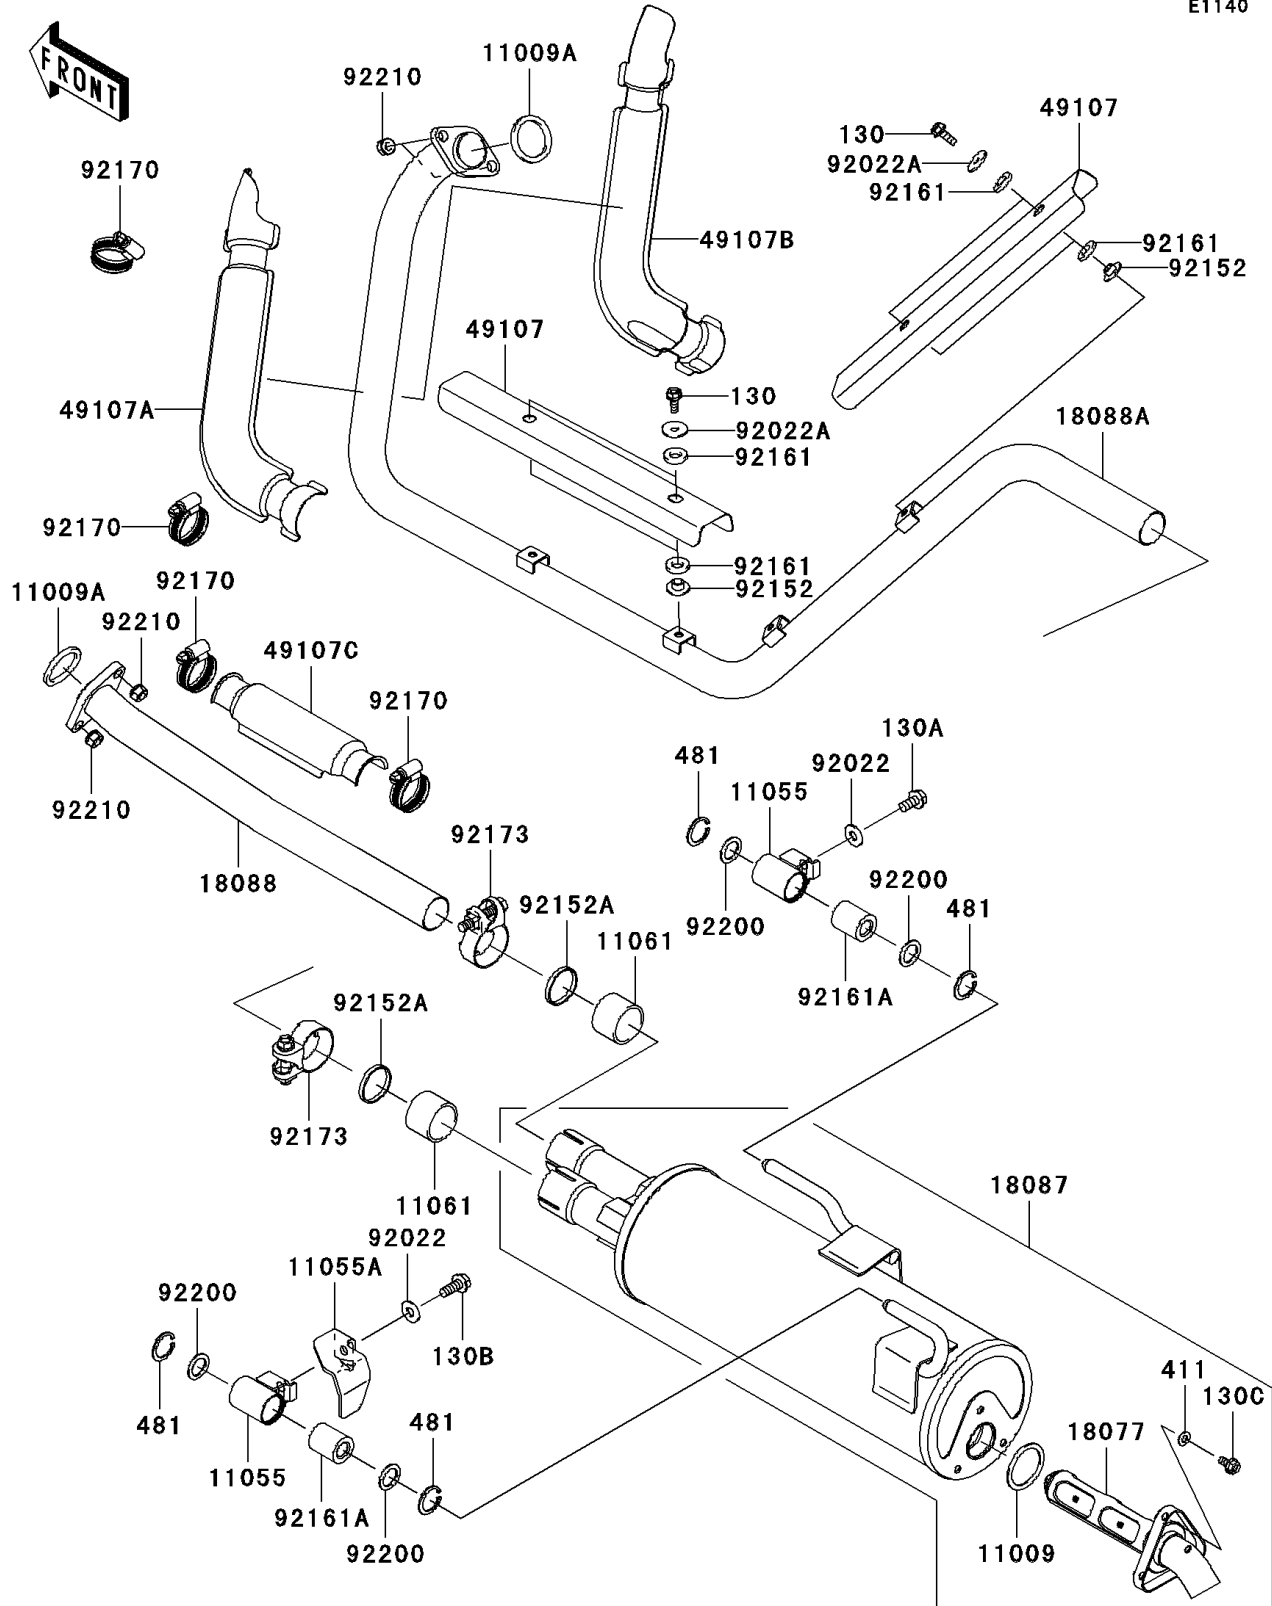

2010 Teryx® 750 FI 4x4 SGE PARTS DIAGRAM

Muffler(s)

E1140

2010 Teryx® 750 FI 4x4 SGE PARTS LIST

Muffler(s)

ITEM NAME	PART NUMBER	QUANTITY
BOLT-FLANGED,6X16 (Ref # 130)	130BD0616	1
BOLT-FLANGED,8X16 (Ref # 130A)	130CB0816	1
BOLT-FLANGED,8X20 (Ref # 130B)	130CB0820	1
BOLT-FLANGED,6X12 (Ref # 130C)	130CD0612	1
WASHER-PLAIN,6MM (Ref # 411)	411S0600	1
CIRCLIP-TYPE-C,25MM (Ref # 481)	481J2500	1
GASKET,EXHAUST PIPE HOLDER (Ref # 11009)	11009-1856	1
GASKET,EXHAUST HOLDER (Ref # 11009A)	11009-1894	1
BRACKET (Ref # 11055)	11055-0825	1
BRACKET (Ref # 11055A)	11055-1374	1
GASKET,MUFFLER CONNECTING (Ref # 11061)	11061-0360	1
ARRESTER-SPARK (Ref # 18077)	18077-0027	1
MUFFLER (Ref # 18087)	18087-0205	1
PIPE-EXHAUST,RR (Ref # 18088)	18088-0466	1
PIPE-EXHAUST,FR (Ref # 18088A)	18088-0490	1
COVER-EXHAUST PIPE,MIDDLE (Ref # 49107)	49107-0118	1
COVER-EXHAUST PIPE,FR,LH (Ref # 49107A)	49107-0147	1
COVER-EXHAUST PIPE,FR,RH (Ref # 49107B)	49107-0148	1
COVER-EXHAUST PIPE,RR (Ref # 49107C)	49107-0149	1
WASHER,8.5X20X1.6,BLACK (Ref # 92022)	92022-1317	1
WASHER,6.5X22X1.6 (Ref # 92022A)	92022-237	1
COLLAR (Ref # 92152)	92152-0423	1
COLLAR (Ref # 92152A)	92152-0741	1
DAMPER (Ref # 92161)	92161-0319	1
DAMPER (Ref # 92161A)	92161-0594	1
CLAMP (Ref # 92170)	92170-1036	1
CLAMP,39.5MM (Ref # 92173)	92173-0009	1
WASHER,17X24.5X1.2 (Ref # 92200)	92200-0421	1
NUT,8MM (Ref # 92210)	92210-1242	1