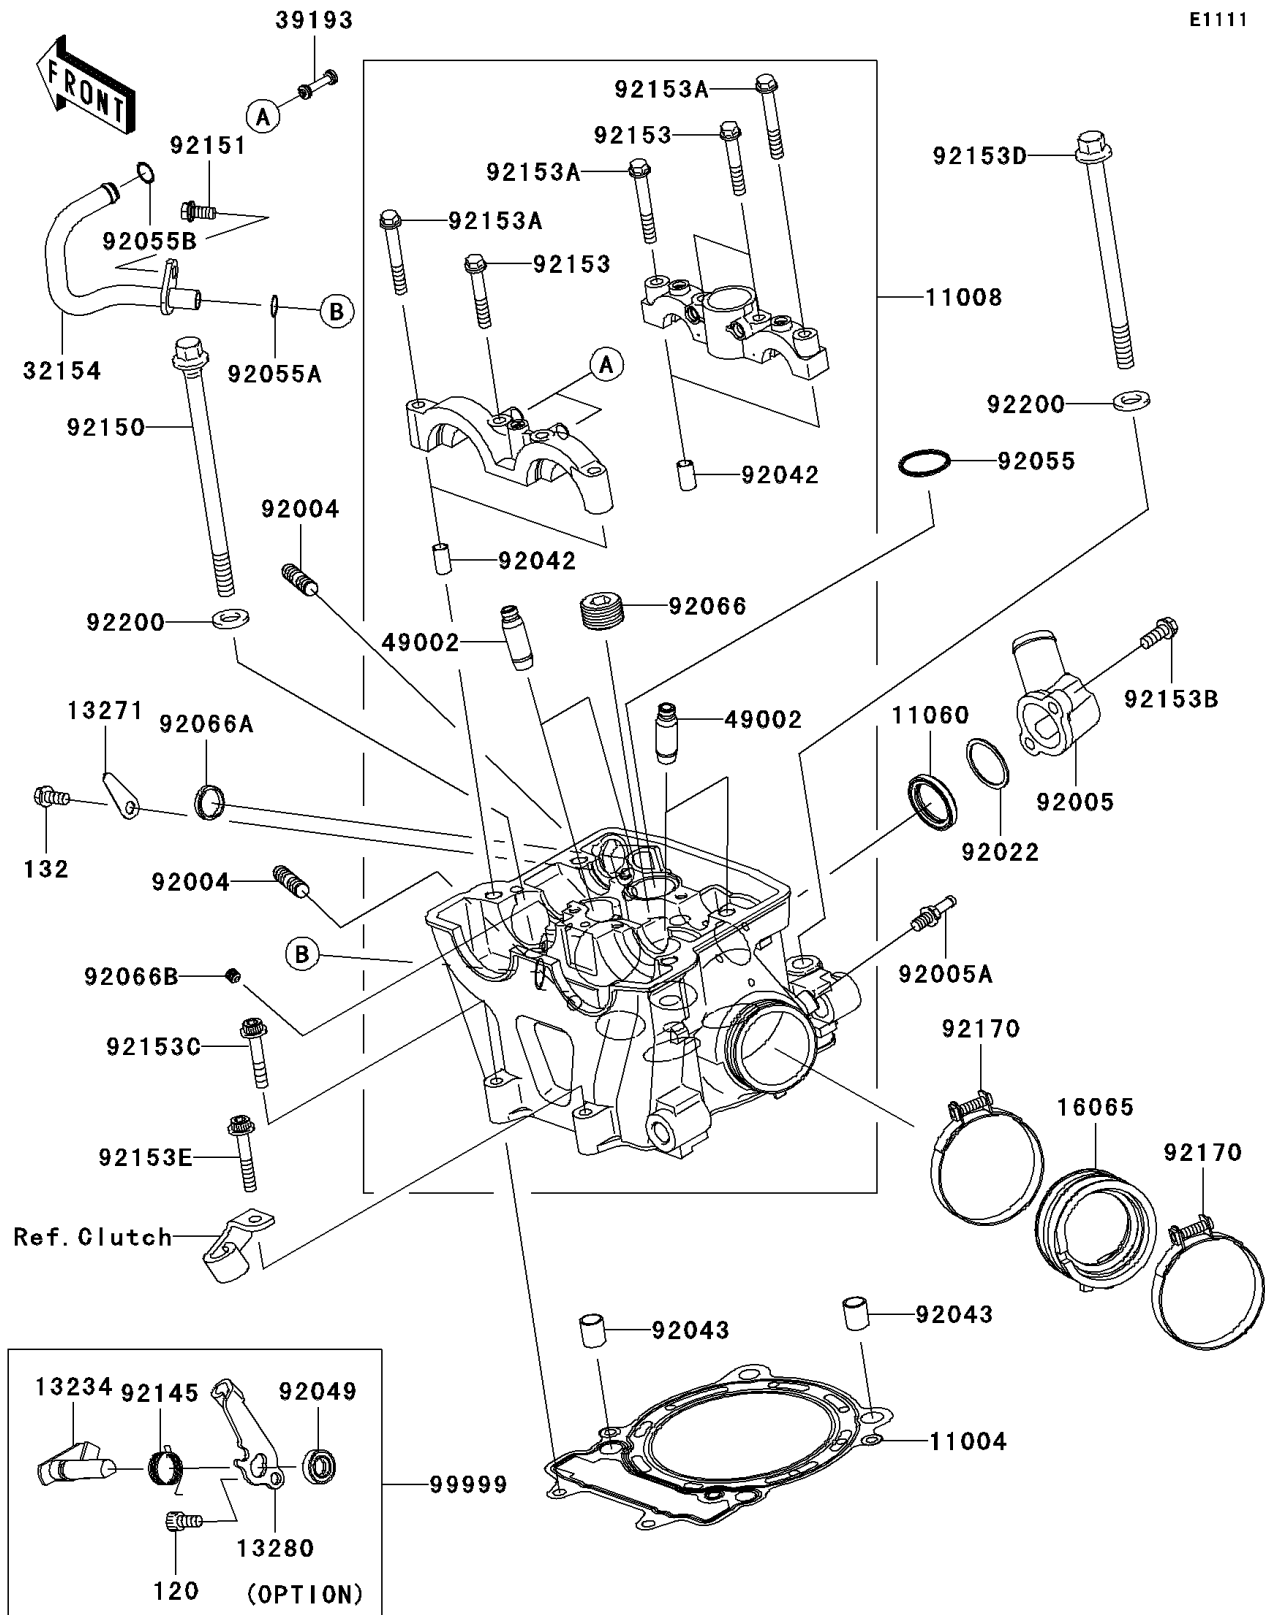

2008 KLX™450R PARTS DIAGRAM

Cylinder Head

E1111

2008 KLX™450R PARTS LIST

Cylinder Head

ITEM NAME	PART NUMBER	QUANTITY
GASKET-HEAD (Ref # 11004)	11004-0045	1
HEAD-COMP-CYLINDER (Ref # 11008)	11008-0139	1
GASKET,THERMOSTAT (Ref # 11060)	11060-1300	1
SHAFT-COMP,DECOMP (Ref # 13234)	13234-0009	1
PLATE (Ref # 13271)	13271-0675	1
HOLDER,DECOMP (Ref # 13280)	13280-0038	1
HOLDER-CARBURETOR (Ref # 16065)	16065-0050	1
PIPE,2ND AIR (Ref # 32154)	32154-1180	1
PIPE-OIL (Ref # 39193)	39193-0027	1
GUIDE-VALVE (Ref # 49002)	49002-0007	1
STUD,8X22 (Ref # 92004)	92004-0025	1
FITTING (Ref # 92005)	92005-0018	1
FITTING (Ref # 92005A)	92005-0056	1
WASHER,25.3X30X1 (Ref # 92022)	92022-161	1
PIN,DOWEL,6.3X8X14 (Ref # 92042)	92042-007	1
PIN,10.1X12X14 (Ref # 92043)	92043-4009	1
SEAL-OIL (Ref # 92049)	92049-1196	1
RING-O,23.5X2.0 (Ref # 92055)	92055-0046	1
RING-O,9.8X1.9 (Ref # 92055A)	92055-0061	1
RING-O,10MM (Ref # 92055B)	92055-1150	1
PLUG,PT1/2X12.5 (Ref # 92066)	92066-0002	1
PLUG,4X18 (Ref # 92066A)	92066-0024	1
PLUG,6X6 (Ref # 92066B)	92066-0068	1
SPRING (Ref # 92145)	92145-0048	1
BOLT,L=140 (Ref # 92150)	92150-1935	1
BOLT,6X12 (Ref # 92151)	92151-1133	1
BOLT,6X38 (Ref # 92153)	92153-0338	1
BOLT,6X45 (Ref # 92153A)	92153-0339	1
BOLT,6X16 (Ref # 92153B)	92153-0695	1

2008 KLX™450R PARTS LIST

Cylinder Head

ITEM NAME	PART NUMBER	QUANTITY
BOLT,6X35 (Ref # 92153C)	92153-0810	1
BOLT,FLANGED-SMALL,10X127 (Ref # 92153D)	92153-1001	1
BOLT,SOCKET,6X40 (Ref # 92153E)	92153-1725	1
CLAMP (Ref # 92170)	92170-1448	1
WASHER,10.5X19X2.3 (Ref # 92200)	92200-0114	1
KIT.,MANUAL DECOMP (Ref # 99999)	99999-0023	1
BOLT-SOCKET,6X12 (Ref # 120)	120CA0612	1
BOLT-FLANGED-SMALL,6X12 (Ref # 132)	132BA0612	1