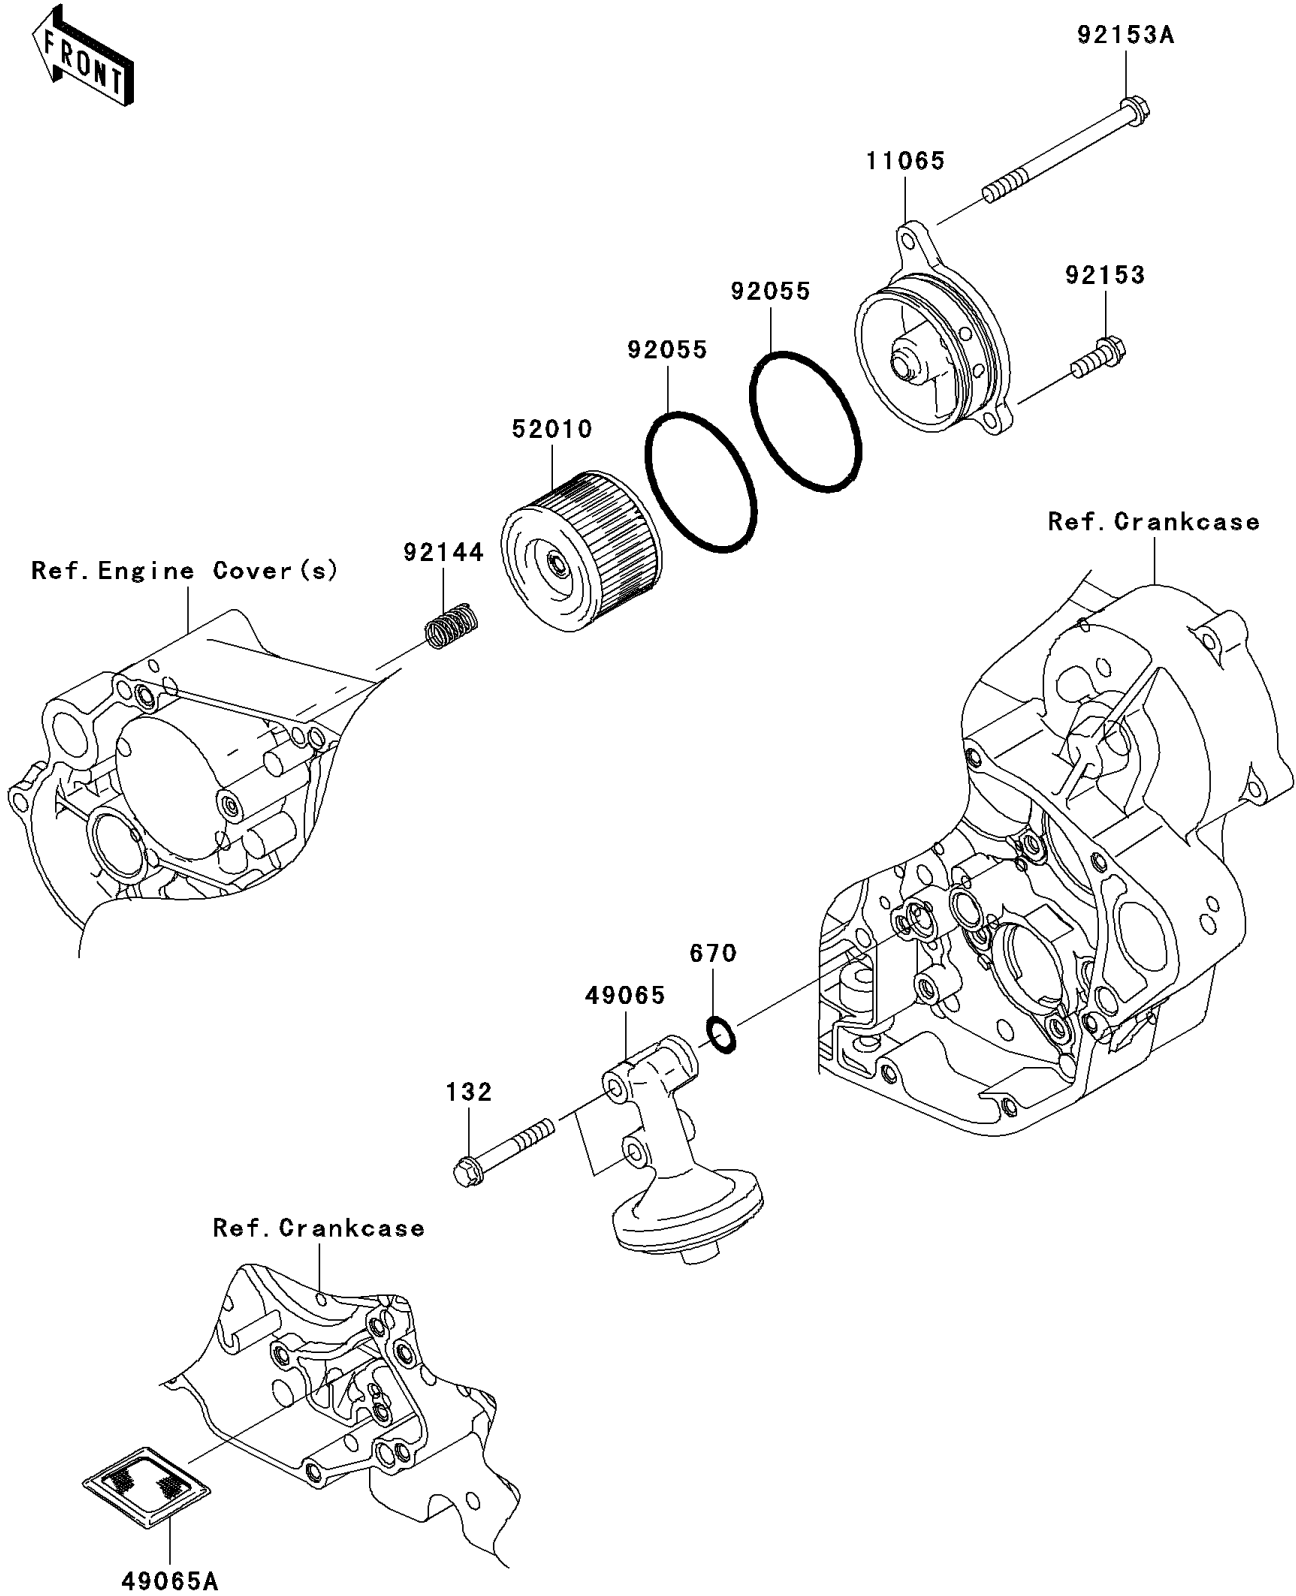

2008 KLX™450R PARTS DIAGRAM

Oil Filter

E1720

2008 KLX™450R PARTS LIST

Oil Filter

ITEM NAME	PART NUMBER	QUANTITY
BOLT-FLANGED-SMALL,6X40 (Ref # 132)	132BA0640	1
O RING (Ref # 670)	670D2010	1
CAP,OIL FILTER (Ref # 11065)	11065-0107	1
FILTER-OIL (Ref # 49065)	49065-0018	1
FILTER-OIL,STRAINER (Ref # 49065A)	49065-0019	1
ELEMENT-OIL FILTER (Ref # 52010)	52010-1053	1
RING-O,52.6X2.4 (Ref # 92055)	92055-1577	1
SPRING (Ref # 92144)	92144-1761	1
BOLT,6X16 (Ref # 92153)	92153-0695	1
BOLT,6X75 (Ref # 92153A)	92153-0862	1