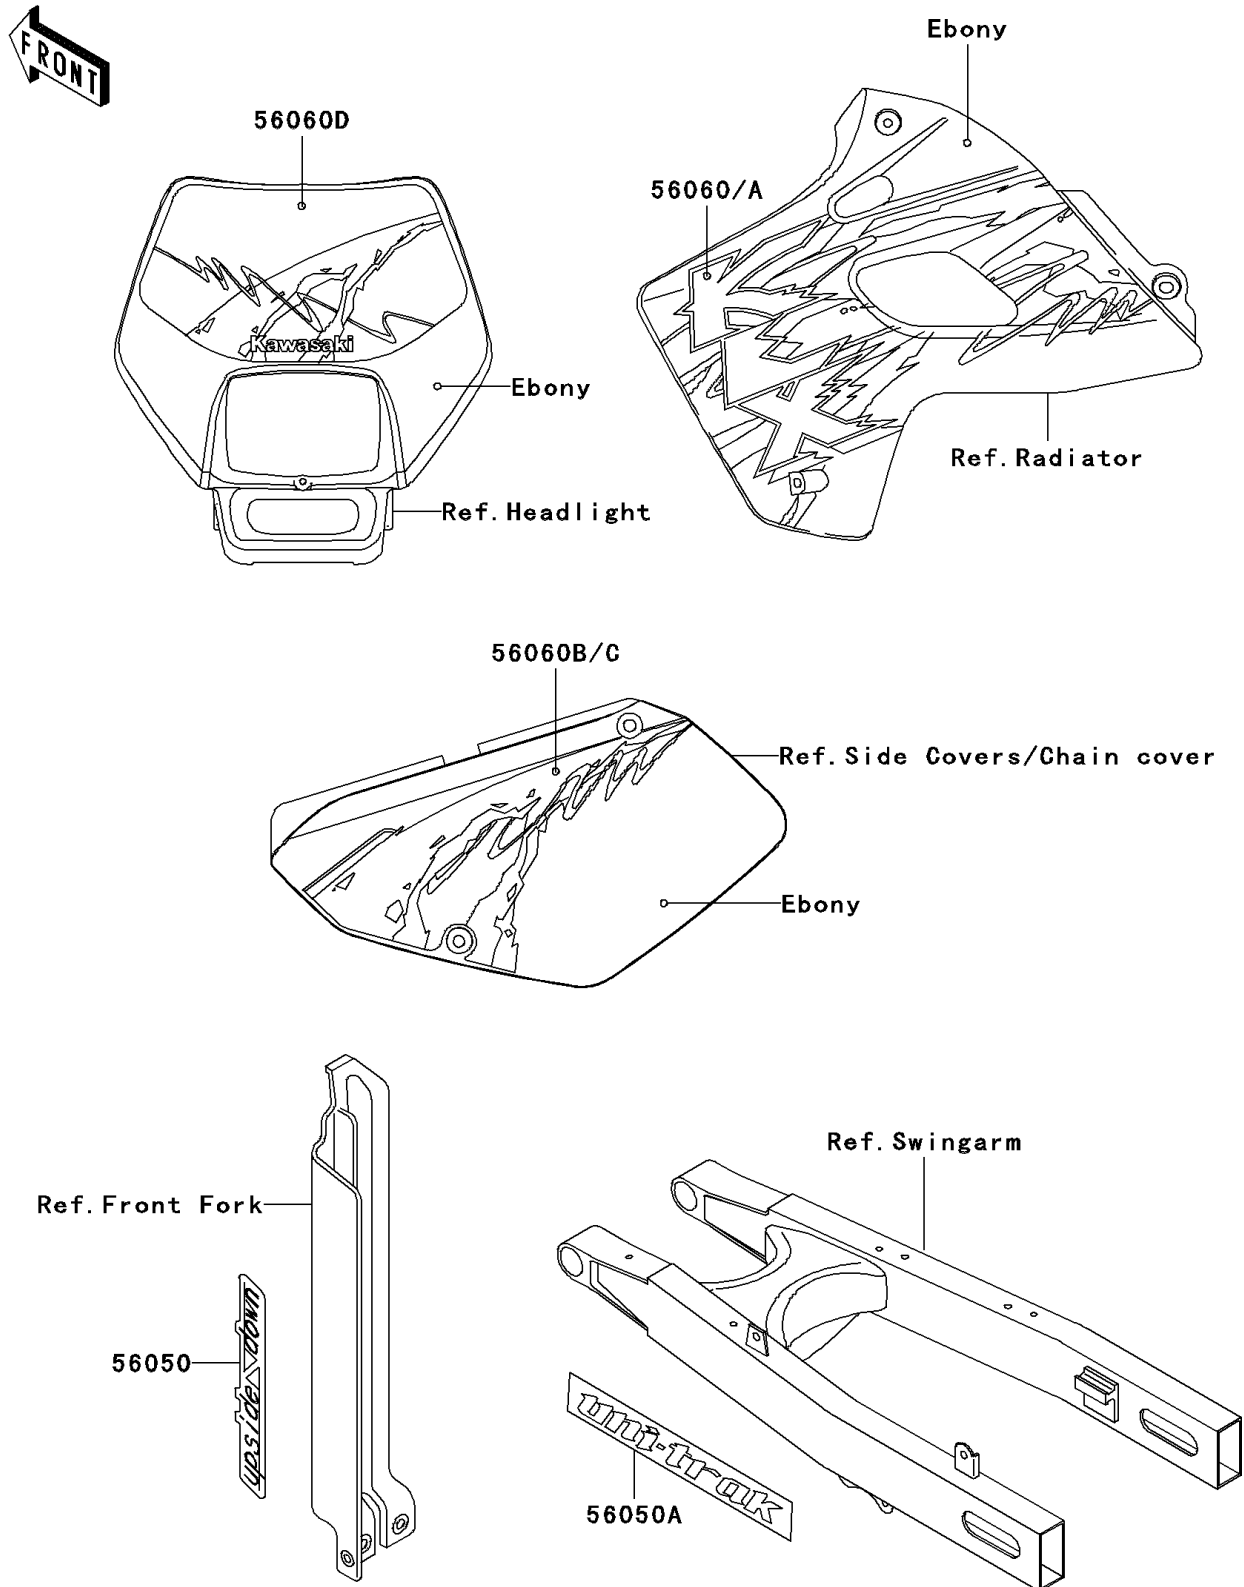

1993 KLX™650 PARTS DIAGRAM

Decals(Ebony)(KLX650-C1/C2)

F2861

1993 KLX™650 PARTS LIST

Decals(Ebony)(KLX650-C1/C2)

ITEM NAME	PART NUMBER	QUANTITY
MARK,UP SIDE DOWN (Ref # 56050)	56050-1835	1
MARK,SWING ARM,UNI-TRAK (Ref # 56050A)	56050-1916	1
PATTERN,SHROUD,LH (Ref # 56060)	56060-1538	1
PATTERN,SHROUD,RH (Ref # 56060A)	56060-1539	1
PATTERN,SIDE COVER,LH (Ref # 56060B)	56060-1540	1
PATTERN,SIDE COVER,RH (Ref # 56060C)	56060-1541	1
PATTERN,HEAD LAMP COVER (Ref # 56060D)	56060-1542	1