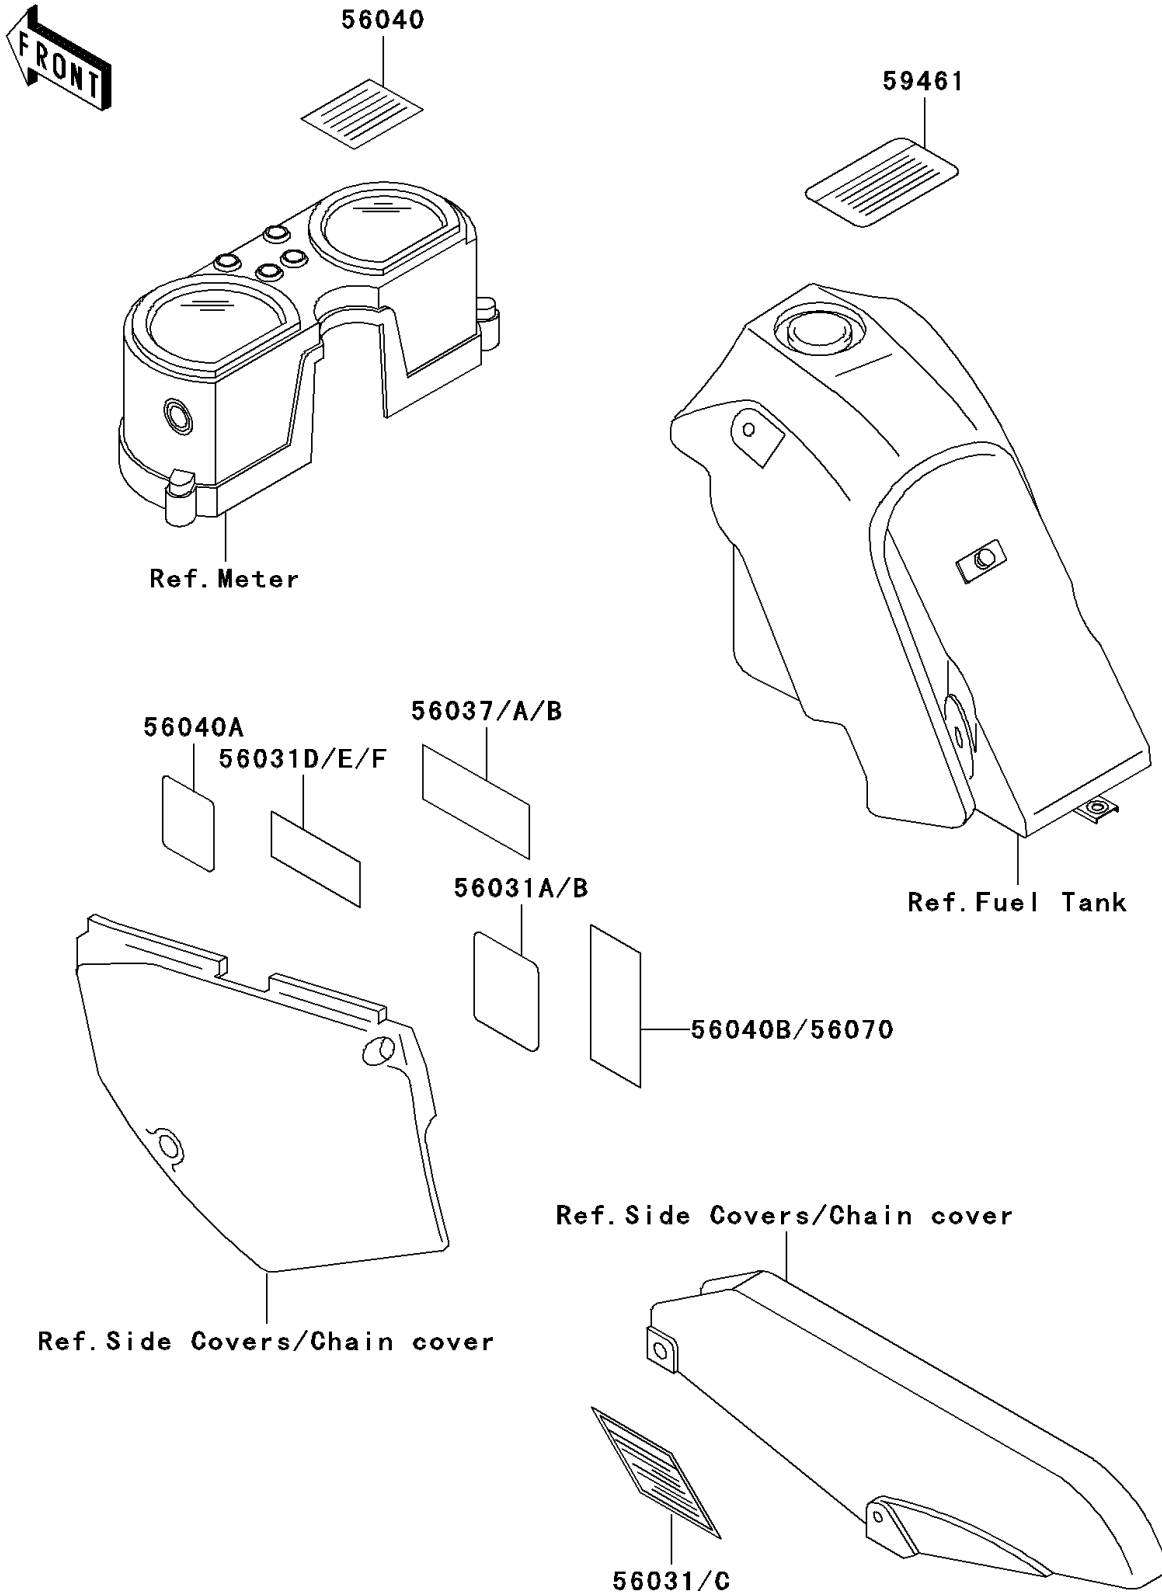

## 1993 KLX™650 PARTS DIAGRAM

Labels

F2860

## 1993 KLX™650 PARTS LIST

Labels

| ITEM NAME                                    | PART NUMBER | QUANTITY |
|--|-------------|----------|
| LABEL-MANUAL,CHAIN (Ref # 56031)             | 56031-1766  | 1        |
| LABEL-MANUAL,DAILY SAFETY (Ref # 56031A)     | 56031-1834  | 1        |
| LABEL-MANUAL,OIL&OIL FILTER (Ref # 56031D)   | 56031-1838  | 1        |
| LABEL-SPECIFICATION,TIRE&LOAD (Ref # 56037)  | 56037-1614  | 1        |
| LABEL-WARNING,BREAK IN CAUTION (Ref # 56040) | 56040-1007  | 1        |
| LABEL-WARNING,CARRIER (Ref # 56040B)         | 56040-1212  | 1        |
| LABEL-WARNING,EVAPO (Ref # 56040A)           | 56040-1121  | 1        |
| LABEL-CERTIFICATION,EVAPO ROUT (Ref # 59461) | 59461-1776  | 1        |