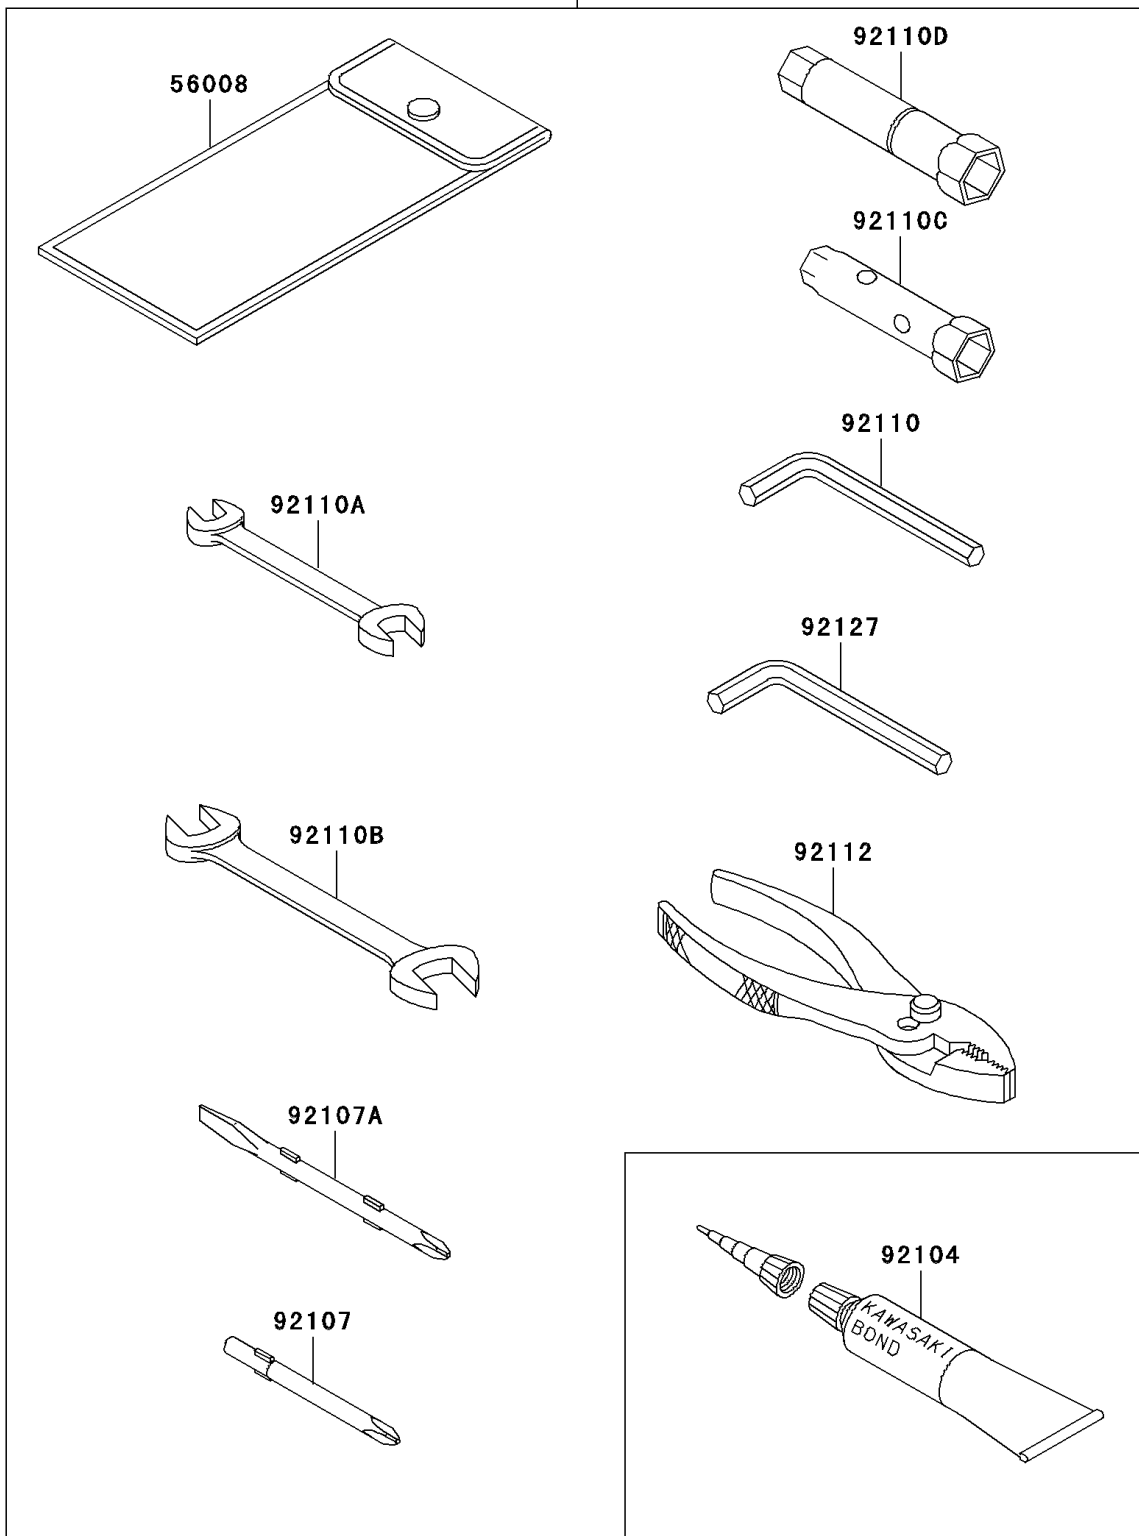

1993 KLX™650 PARTS DIAGRAM

Owner's Tools

56007

F2810

1993 KLX™650 PARTS LIST

Owner's Tools

ITEM NAME	PART NUMBER	QUANTITY
TOOL-KIT (Ref # 56007)	56007-1375	1
BAG,TOOL (Ref # 56008)	56008-1007	1
GASKET-LIQUID,TUBE,100G,SILVER (Ref # 92104)	92104-002	1
TOOL-DRIVER,#3PHILLIPS (Ref # 92107)	92107-005	1
TOOL-DRIVER,#2PHILLIPS&SLOT (Ref # 92107A)	92107-1051	1
TOOL-WRENCH,ALLEN,5MM (Ref # 92110)	92110-1015	1
TOOL-WRENCH,OPEN END,10X12 (Ref # 92110A)	92110-1152	1
TOOL-WRENCH,OPEN END,14X17 (Ref # 92110B)	92110-1153	1
TOOL-WRENCH,BOX,8&10MM (Ref # 92110C)	92110-1160	1
TOOL-WRENCH,BOX,18MM (Ref # 92110D)	92110-1170	1
TOOL-PLIERS (Ref # 92112)	92112-003	1
TOOL-WRENCH,ALLEN,6MM (Ref # 92127)	92127-003	1