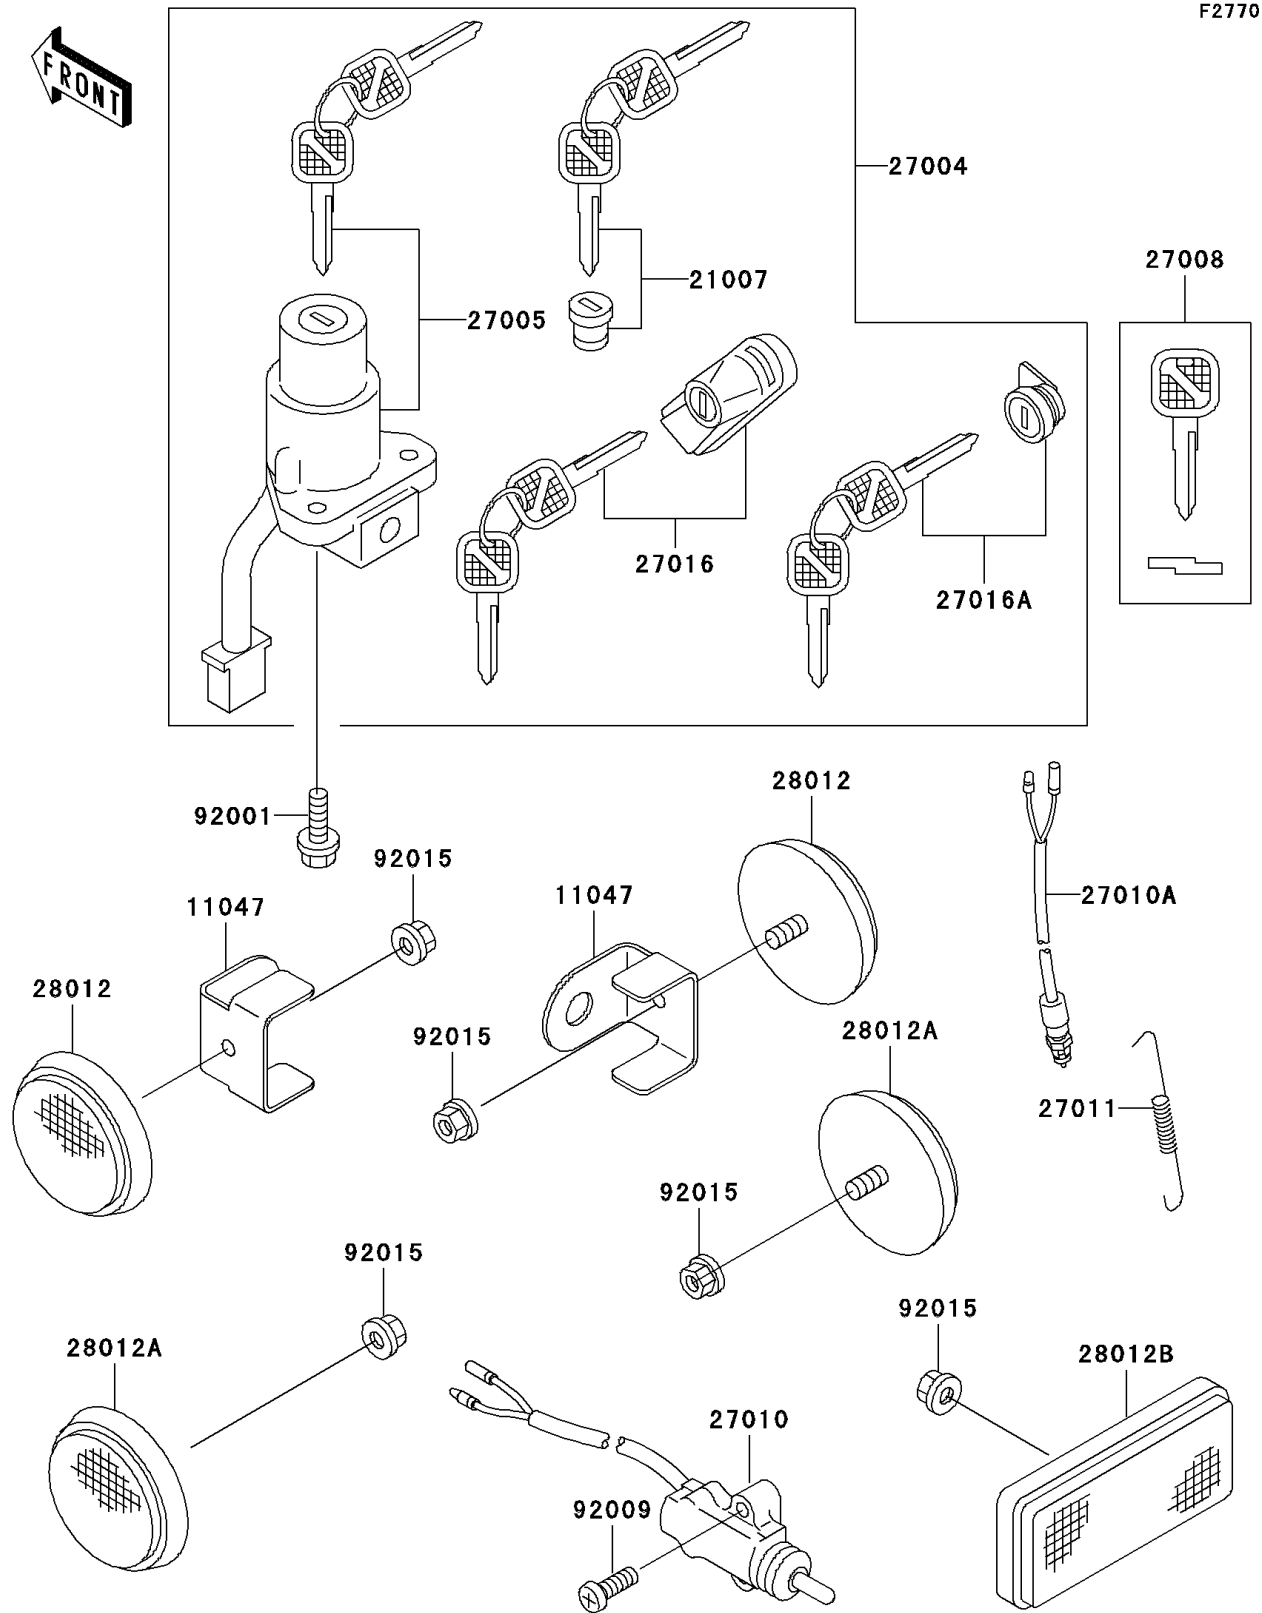

1993 KLX™650 PARTS DIAGRAM

Ignition Switch

1993 KLX™650 PARTS LIST

Ignition Switch

| ITEM NAME | PART NUMBER | QUANTITY |
|--|-------------|----------|
| BRACKET,REFLECTOR (Ref # 11047) | 11047-1441 | 1 |
| ROTOR,LOCK,TANK CAP (Ref # 21007) | 21007-5023 | 1 |
| SWITCH-ASSY (Ref # 27004) | 27004-5443 | 1 |
| SWITCH-ASSY-IGNITION (Ref # 27005) | 27005-1170 | 1 |
| KEY-LOCK,BLANK (Ref # 27008) | 27008-1105 | 1 |
| SWITCH,SIDE STAND (Ref # 27010) | 27010-1264 | 1 |
| SWITCH,BRAKE LAMP (Ref # 27010A) | 27010-1323 | 1 |
| SPRING,BRAKE LAMP SWITCH (Ref # 27011) | 27011-021 | 1 |
| LOCK-ASSY,HELMET (Ref # 27016) | 27016-5110 | 1 |
| LOCK-ASSY,TOOL BOX (Ref # 27016A) | 27016-5193 | 1 |
| REFLECTOR-REFLEX,FR (Ref # 28012) | 28012-016 | 1 |
| REFLECTOR-REFLEX (Ref # 28012A) | 28012-1067 | 1 |
| REFLECTOR-REFLEX (Ref # 28012B) | 28012-1077 | 1 |
| BOLT,TORX,6X20 (Ref # 92001) | 92001-1465 | 1 |
| SCREW,5X20 (Ref # 92009) | 92009-1459 | 1 |
| NUT,FLANGED,5MM (Ref # 92015) | 92015-1259 | 1 |