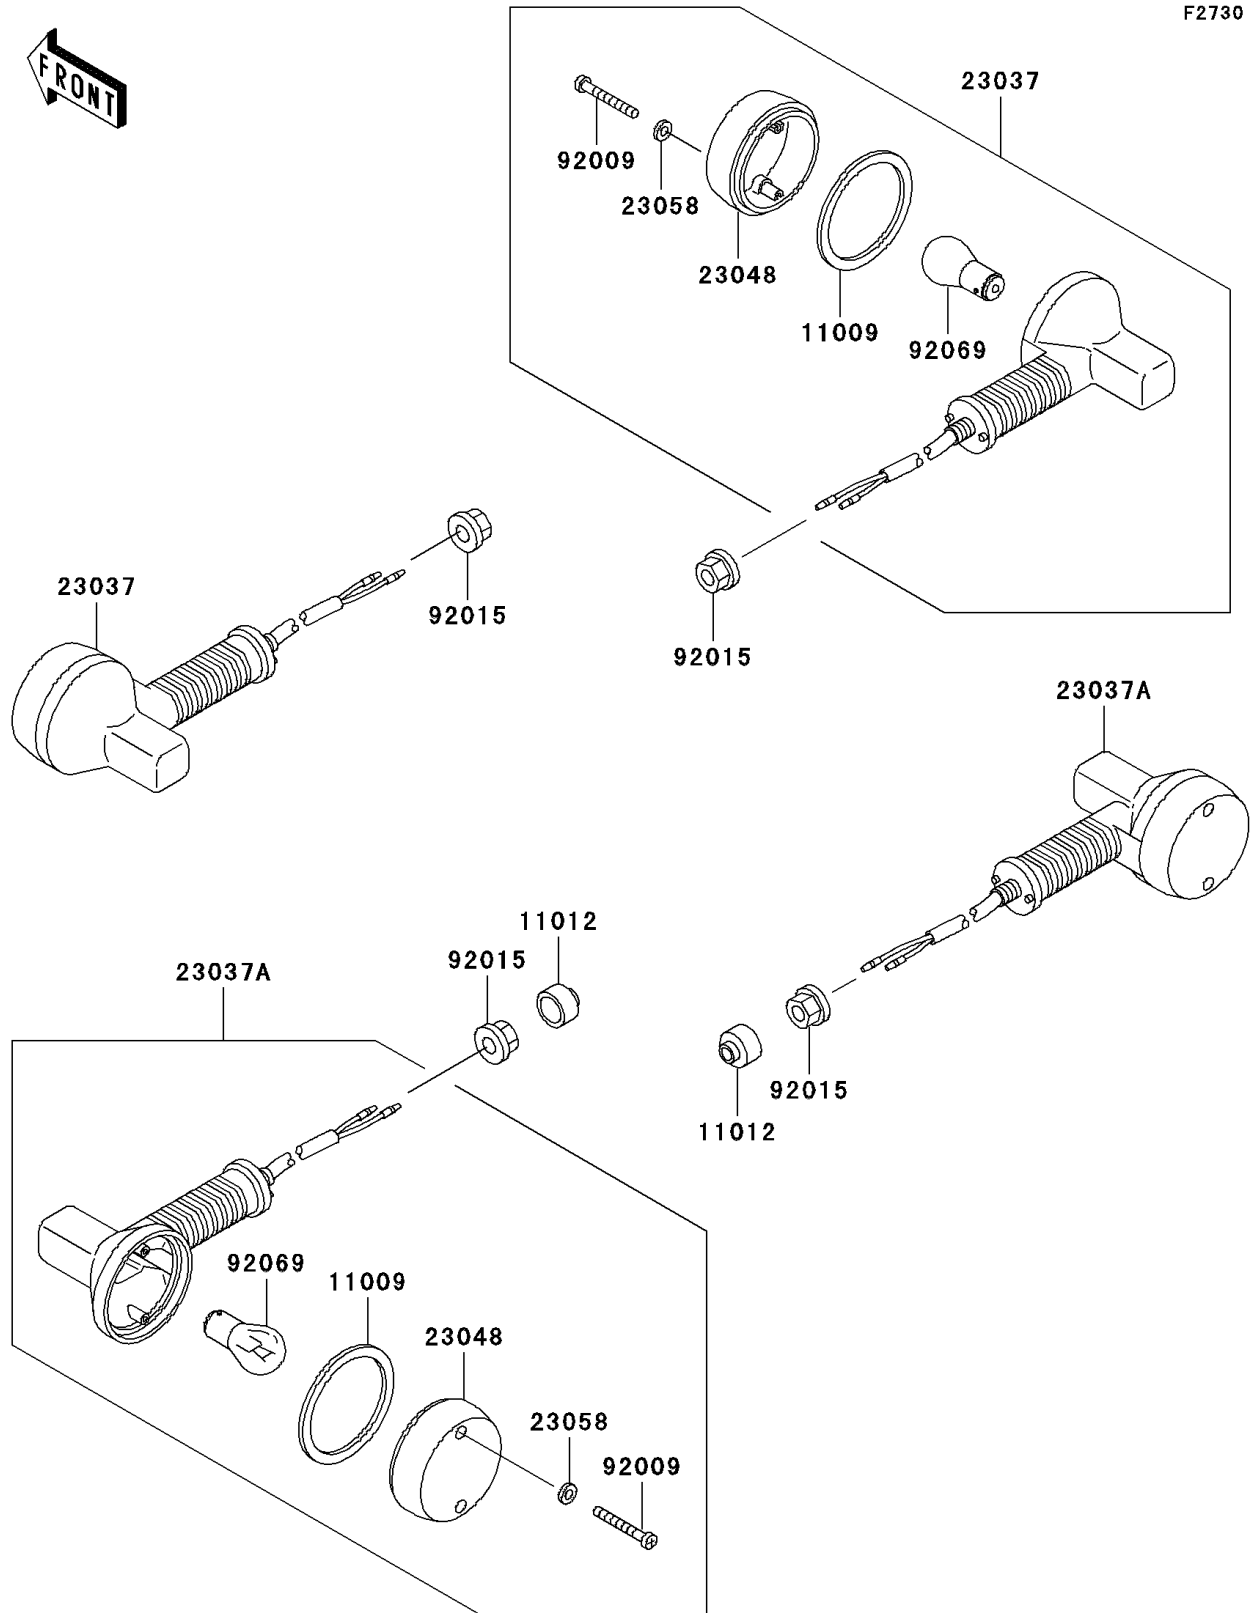

1993 KLX™650 PARTS DIAGRAM

Turn Signals

1993 KLX™650 PARTS LIST

Turn Signals

ITEM NAME	PART NUMBER	QUANTITY
GASKET,TURN SIGNAL LAMP LENS (Ref # 11009)	11009-1128	1
CAP,SIGNAL LAMP (Ref # 11012)	11012-1367	1
LAMP-ASSY-SIGNAL,FR (Ref # 23037)	23037-1201	1
LAMP-ASSY-SIGNAL,RR (Ref # 23037A)	23037-1298	1
LENS-SIGNAL LAMP (Ref # 23048)	23048-1076	1
WASHER,PLAIN,4MM (Ref # 23058)	23058-002	1
SCREW,TAPPING,4X30 (Ref # 92009)	92009-1056	1
NUT,FLANGED,10MM (Ref # 92015)	92015-1428	1
BULB,12V 32CP(23W) (Ref # 92069)	92069-055	1