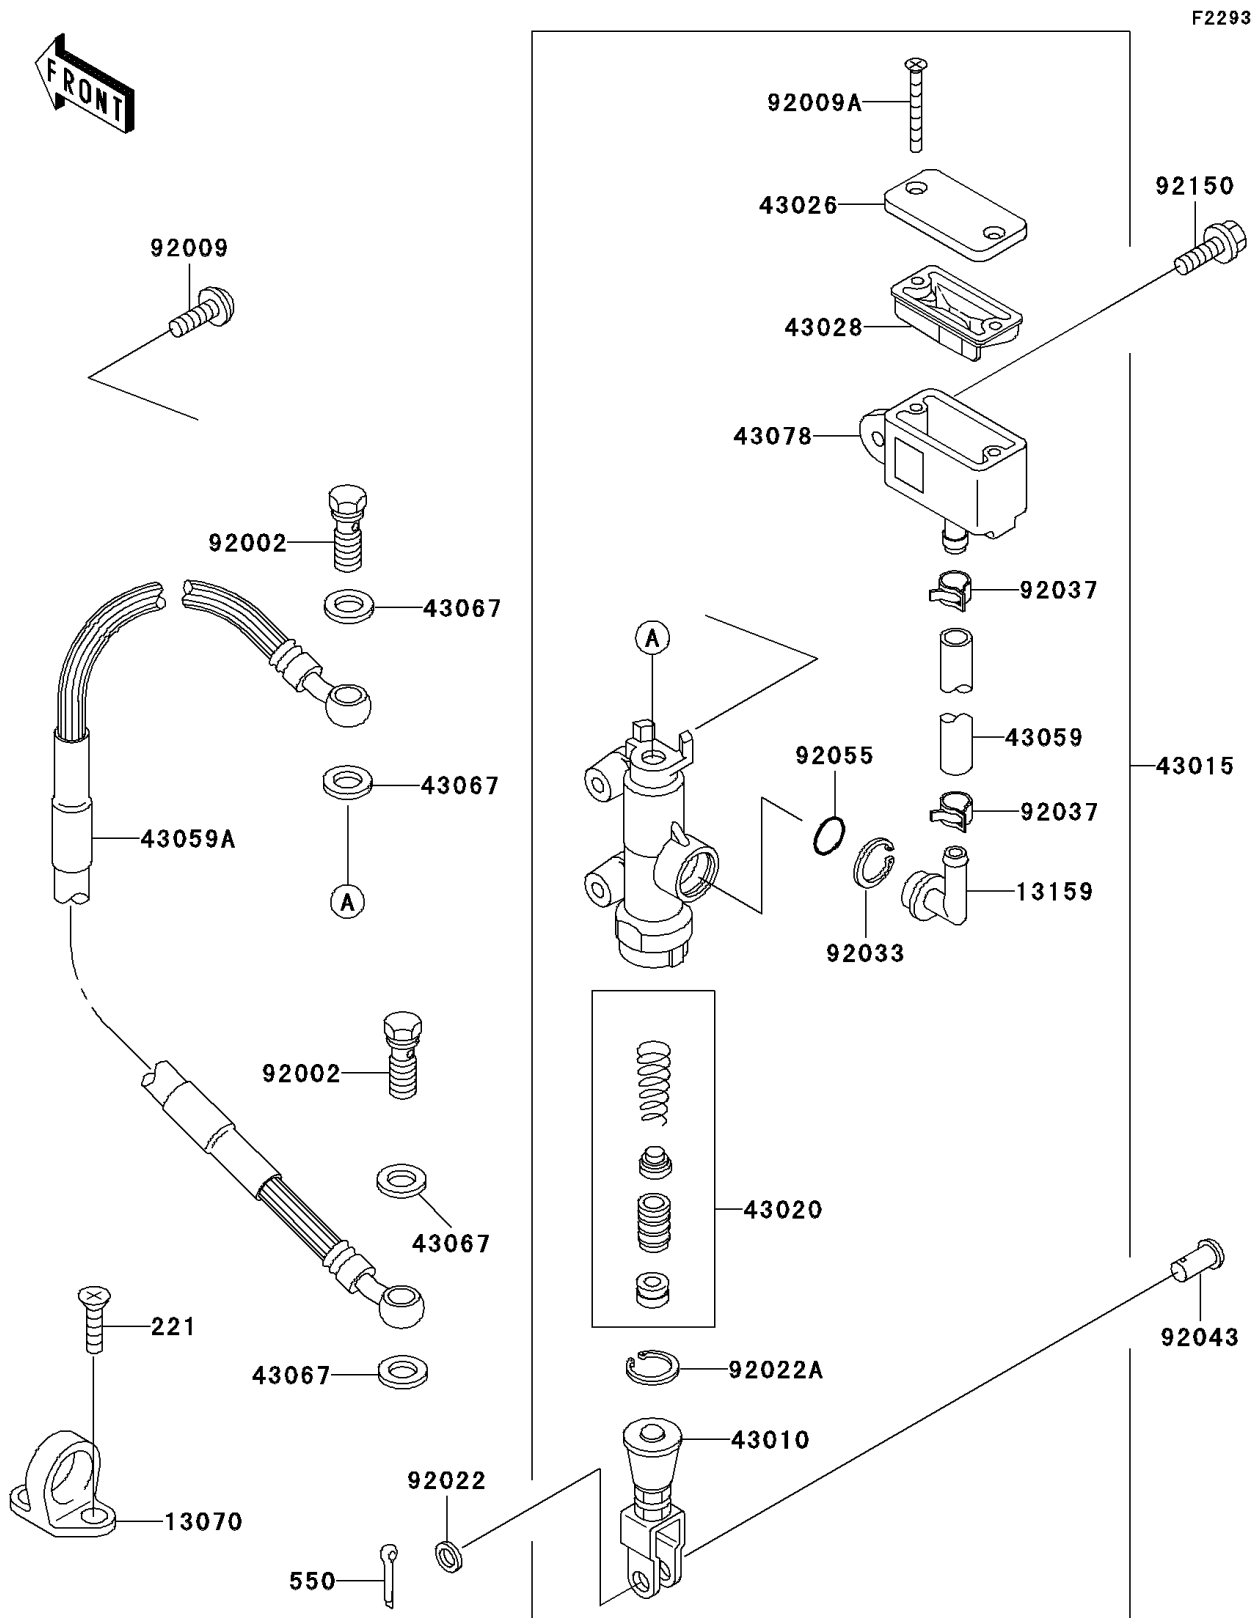

1993 KLX™650 PARTS DIAGRAM

Rear Master Cylinder

1993 KLX™650 PARTS LIST

Rear Master Cylinder

ITEM NAME	PART NUMBER	QUANTITY
SCREW-CSK-CROS,6X16 (Ref # 221)	221B0616	1
PIN-COTTER,2.0X15 (Ref # 550)	550D2015	1
GUIDE,HOSE (Ref # 13070)	13070-1144	1
CONNECTOR (Ref # 13159)	13159-1056	1
ROD-ASSY-BRAKE (Ref # 43010)	43010-1068	1
CYLINDER-ASSY-MASTER,RR (Ref # 43015)	43015-1515	1
PISTON-COMP-BRAKE (Ref # 43020)	43020-1094	1
CAP-BRAKE (Ref # 43026)	43026-1075	1
DIAPHRAGM (Ref # 43028)	43028-1067	1
HOSE-BRAKE (Ref # 43059)	43059-1561	1
HOSE-BRAKE,RR (Ref # 43059A)	43059-1757	1
WASHER,10.5X15X1.5 (Ref # 43067)	43067-001	1
RESERVOIR (Ref # 43078)	43078-1122	1
BOLT,OIL,L=23 (Ref # 92002)	92002-1888	1
SCREW,6X14,WHITE (Ref # 92009)	92009-1287	1
SCREW,4X40 (Ref # 92009A)	92009-1596	1
WASHER,8.5X13X1 (Ref # 92022)	92022-1028	1
WASHER,CIRCRIP (Ref # 92022A)	92022-1601	1
RING-SNAP,20.5MM (Ref # 92033)	92033-1186	1
CLAMP (Ref # 92037)	92037-1710	1
PIN (Ref # 92043)	92043-1039	1
RING-O,MASTER CYLINDER (Ref # 92055)	92055-1251	1
BOLT,FLANGED,6X25 (Ref # 92150)	92150-1507	1