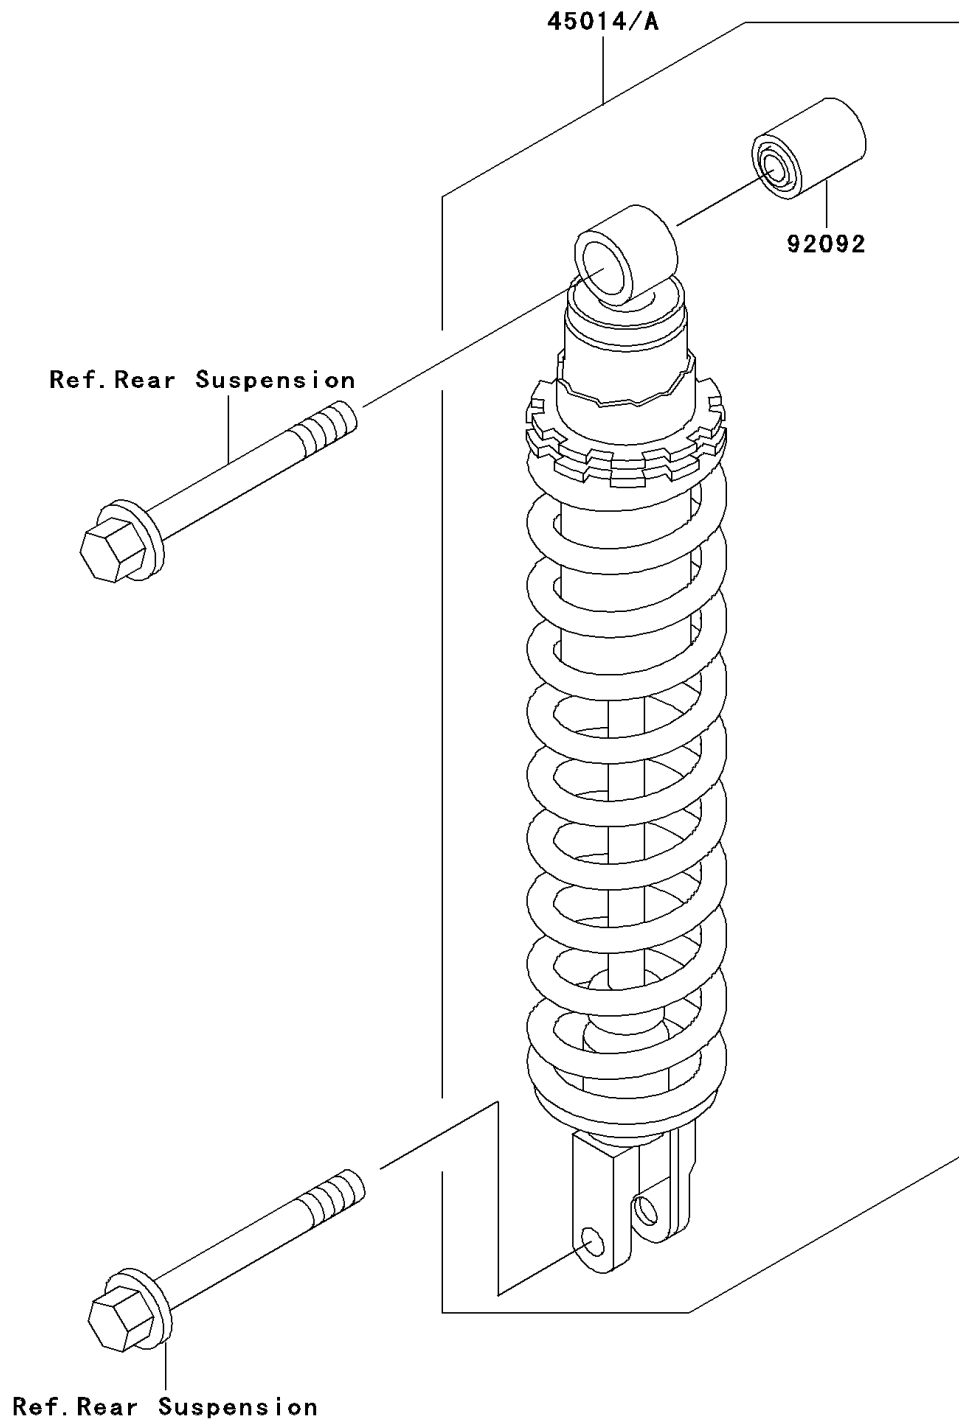

1993 KLX™650 PARTS DIAGRAM

Shock Absorber(s)

F2280

1993 KLX™650 PARTS LIST

Shock Absorber(s)

ITEM NAME	PART NUMBER	QUANTITY
SHOCKABSORBER,YELLOW (Ref # 45014)	45014-1572-VP	1
BUSHING-RUBBER,SHOCKABSORBER (Ref # 92092)	92092-1062	1