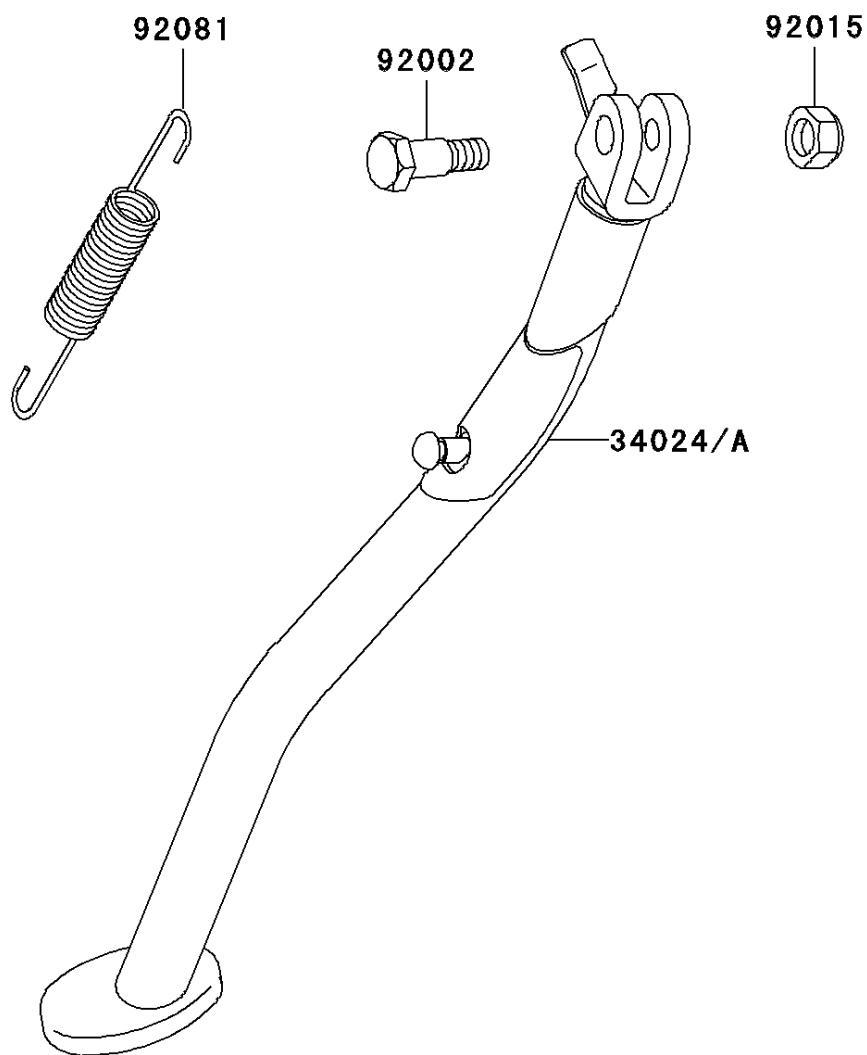

1993 KLX™650 PARTS DIAGRAM

Stand(s)

F2190

1993 KLX™650 PARTS LIST

Stand(s)

ITEM NAME	PART NUMBER	QUANTITY
STAND-SIDE,SILVER NO.25 (Ref # 34024)	34024-1291-CE	1
BOLT,SIDE STAND (Ref # 92002)	92002-1813	1
NUT,LOCK,10MM,BLACK (Ref # 92015)	92015-1188	1
SPRING (Ref # 92081)	92081-1419	1