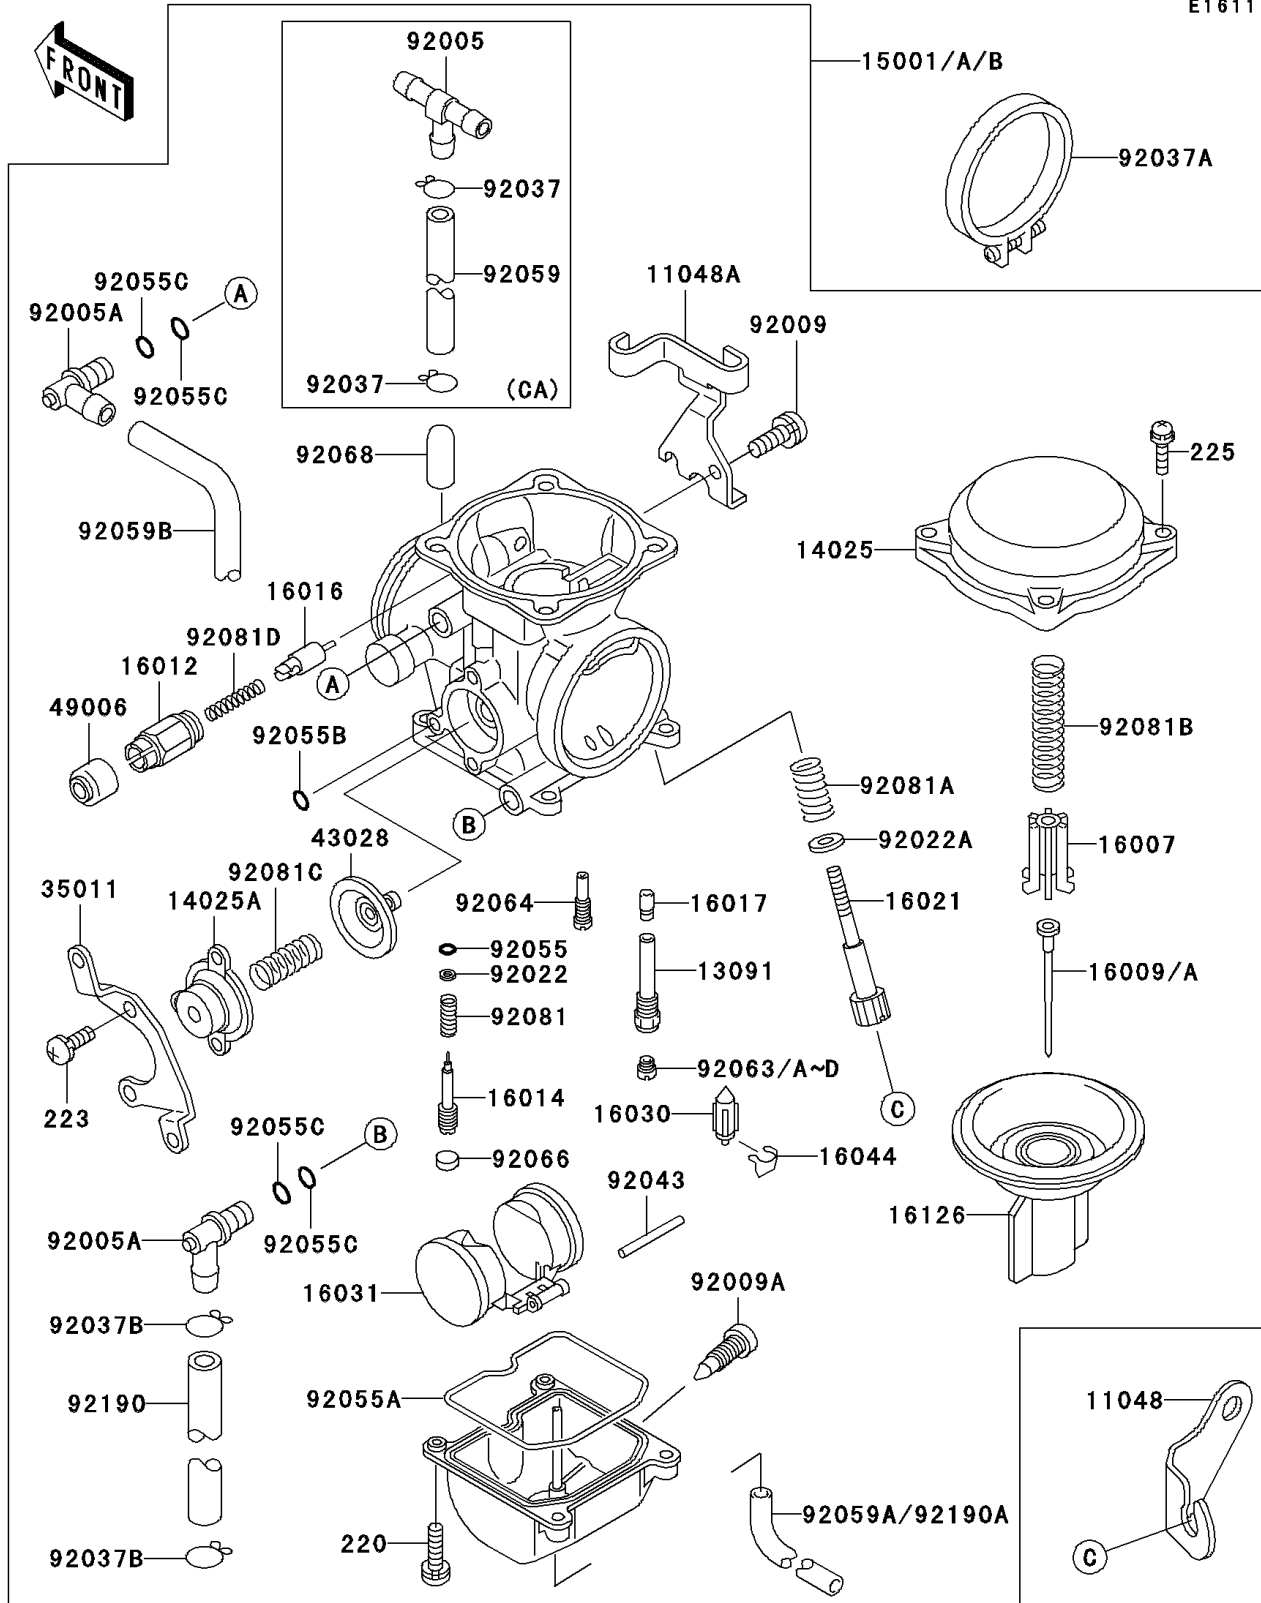

1993 KLX™650 PARTS DIAGRAM

Carburetor

E1611