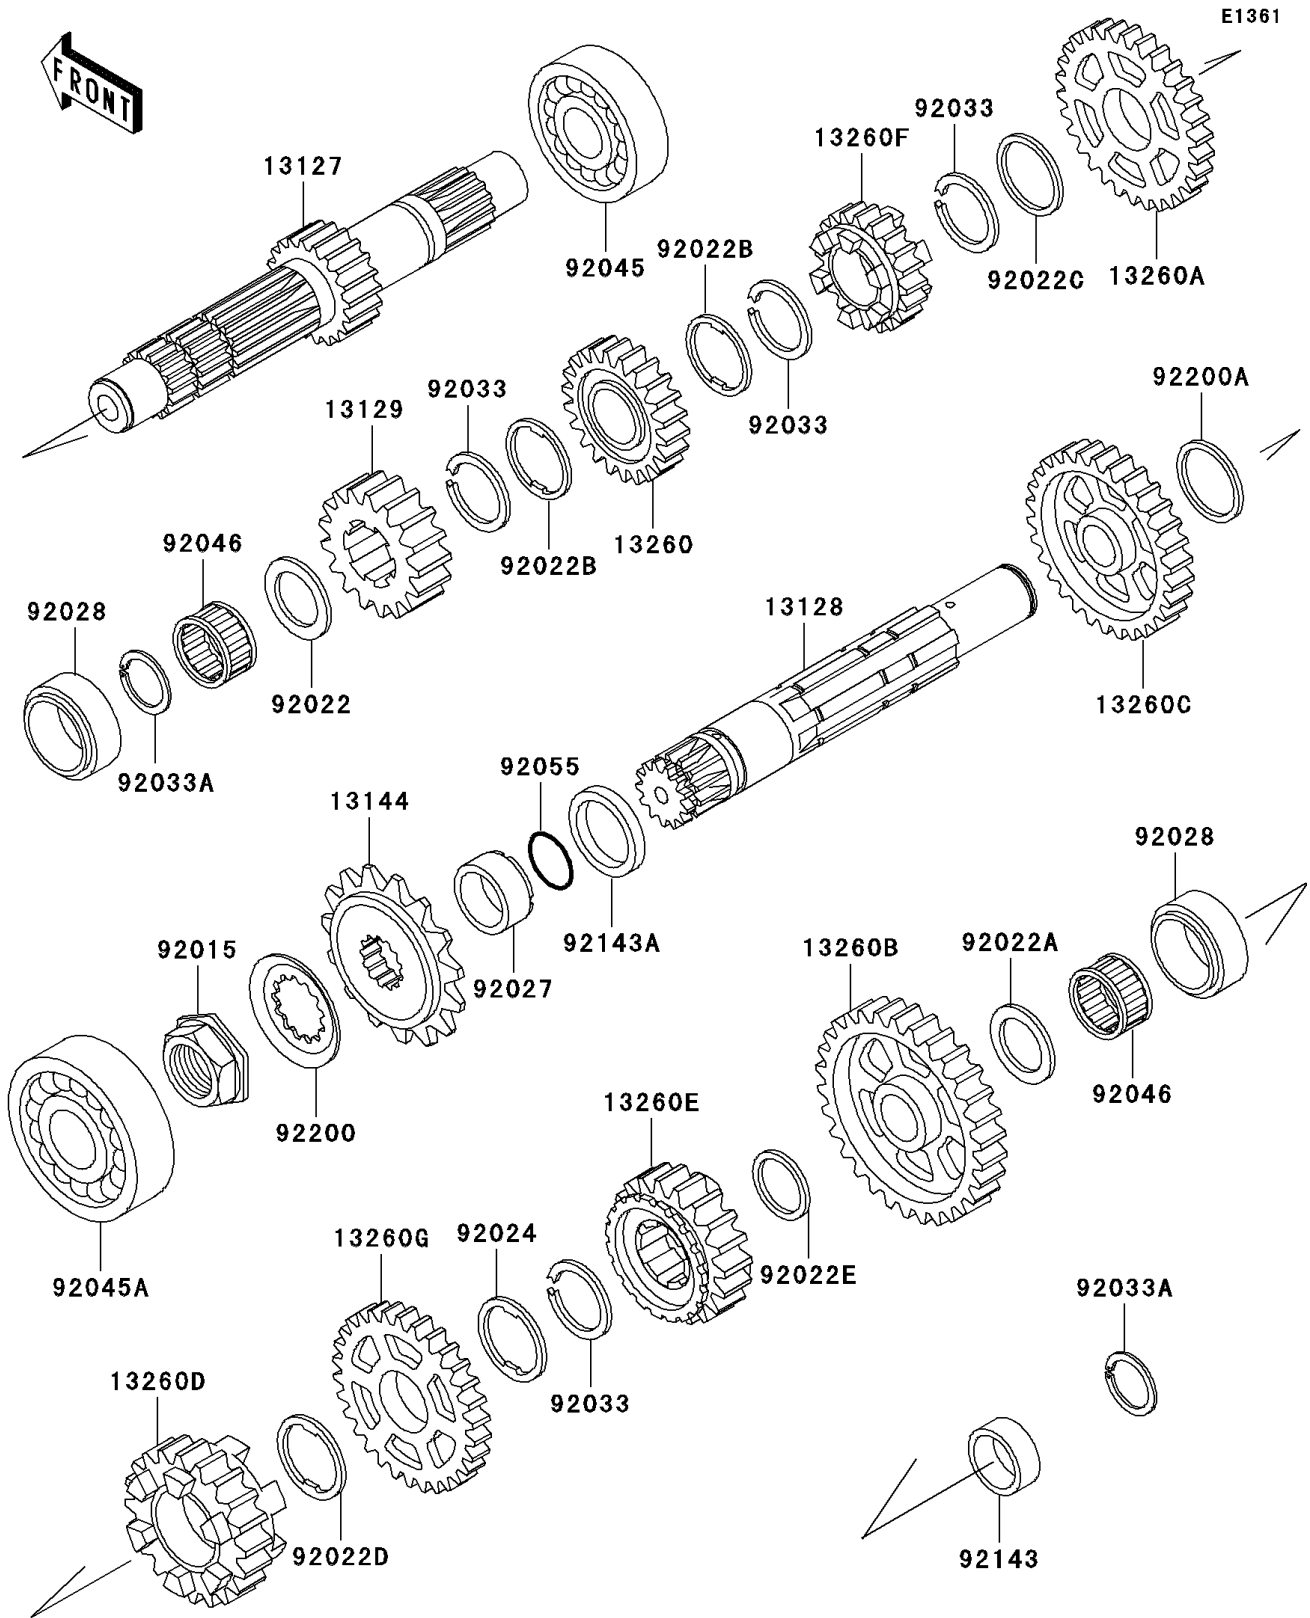

1993 KLX™650 PARTS DIAGRAM

Transmission

1993 KLX™650 PARTS LIST

Transmission

ITEM NAME	PART NUMBER	QUANTITY
SHAFT-TRANSMISSION INPUT,15T (Ref # 13127)	13127-1147	1
SHAFT-TRANSMISSION OUTPUT (Ref # 13128)	13128-1195	1
GEAR,INPUT 2ND,17T (Ref # 13129)	13129-1518	1
SPROCKET-OUTPUT (Ref # 13144)	13144-1253	1
GEAR,INPUT 4TH,22T (Ref # 13260)	13260-1325	1
GEAR,INPUT TOP,24T (Ref # 13260A)	13260-1326	1
GEAR,OUTPUT LOW,34T (Ref # 13260B)	13260-1327	1
GEAR,OUTPUT 2ND,26T (Ref # 13260C)	13260-1328	1
GEAR,OUTPUT 4TH,21T (Ref # 13260D)	13260-1330	1
GEAR,OUTPUT TOP,19T (Ref # 13260E)	13260-1331	1
GEAR,INPUT 3RD,22T (Ref # 13260F)	13260-1383	1
GEAR,OUTPUT 3RD,26T (Ref # 13260G)	13260-1384	1
NUT,20MM (Ref # 92015)	92015-1963	1
WASHER,20.5X30X1,STEEL (Ref # 92022)	92022-112	1
WASHER,20.3X29X0.5 (Ref # 92022A)	92022-1479	1
WASHER,TOOTHED,25.3X29.5X0.5 (Ref # 92022B)	92022-1482	1
WASHER,25.3X30X0.5 (Ref # 92022C)	92022-159	1
WASHER,25.3X32X0.5 (Ref # 92022D)	92022-225	1
WASHER,20.5X25.5X0.5 (Ref # 92022E)	92022-252	1
WASHER,TOOTHED,22.5X31X0.5 (Ref # 92024)	92024-038	1
COLLAR,25X32X15.3 (Ref # 92027)	92027-1800	1
BUSHING (Ref # 92028)	92028-1698	1
RING-SNAP,24MM (Ref # 92033)	92033-026	1
RING-SNAP,18MM (Ref # 92033A)	92033-029	1
BEARING-BALL,TMB205 (Ref # 92045)	92045-1105	1
BEARING-BALL,83C356CD3 (Ref # 92045A)	92045-1295	1
BEARING-NEEDLE,KT202614 (Ref # 92046)	92046-1170	1
RING-O,21.5MM (Ref # 92055)	92055-1293	1
COLLAR,20X25X9.5 (Ref # 92143)	92143-1624	1

1993 KLX™650 PARTS LIST

Transmission

ITEM NAME	PART NUMBER	QUANTITY
COLLAR (Ref # 92143A)	92143-1644	1
WASHER (Ref # 92200)	92200-1065	1
WASHER,2ND GEAR (Ref # 92200A)	92200-1170	1