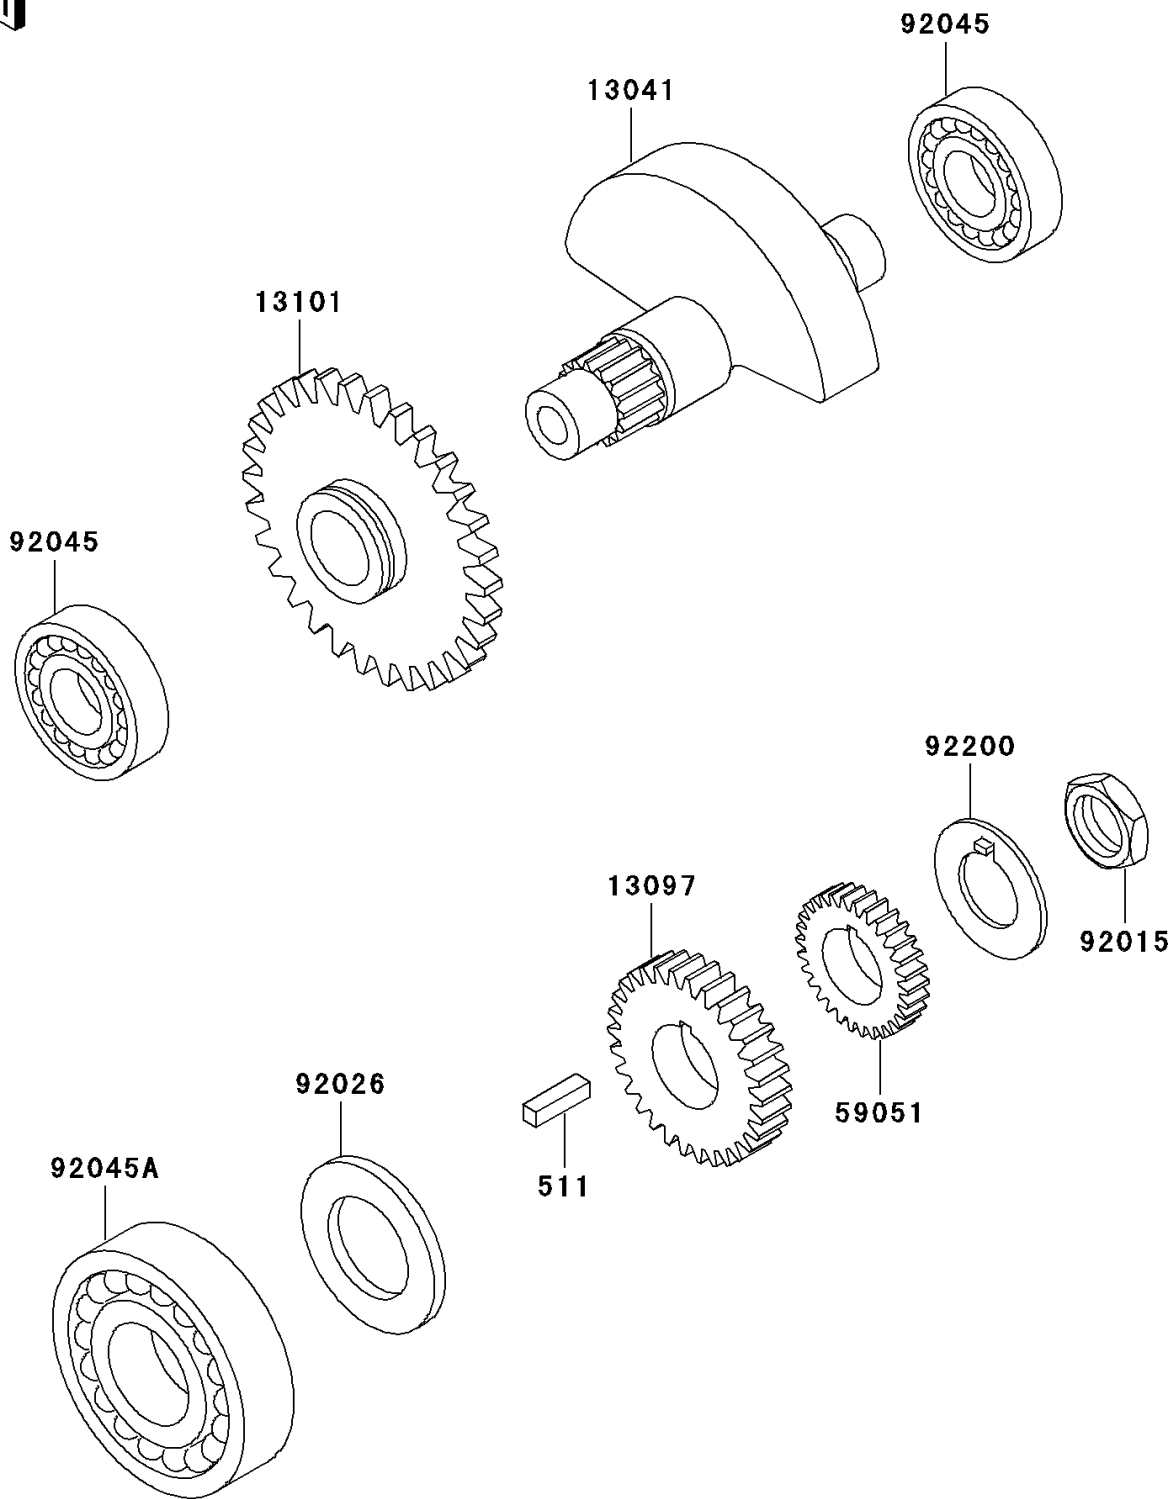

1993 KLX™650 PARTS DIAGRAM

Balancer

E1323

1993 KLX™650 PARTS LIST

Balancer

ITEM NAME	PART NUMBER	QUANTITY
KEY-SUNK (Ref # 511)	511A0520	1
BALANCER (Ref # 13041)	13041-1105	1
GEAR-PRIMARY SPUR,33T (Ref # 13097)	13097-1333	1
GEAR-ASSY,BALANCER (Ref # 13101)	13101-1205	1
GEAR-SPUR,27T (Ref # 59051)	59051-1145	1
NUT,22MM (Ref # 92015)	92015-1890	1
SPACER,30X50X4 (Ref # 92026)	92026-1280	1
BEARING-BALL,#6204 (Ref # 92045)	92045-1032	1
BEARING-BALL,TM-SX08A50C3 (Ref # 92045A)	92045-1187	1
WASHER,CLAW (Ref # 92200)	92200-1157	1