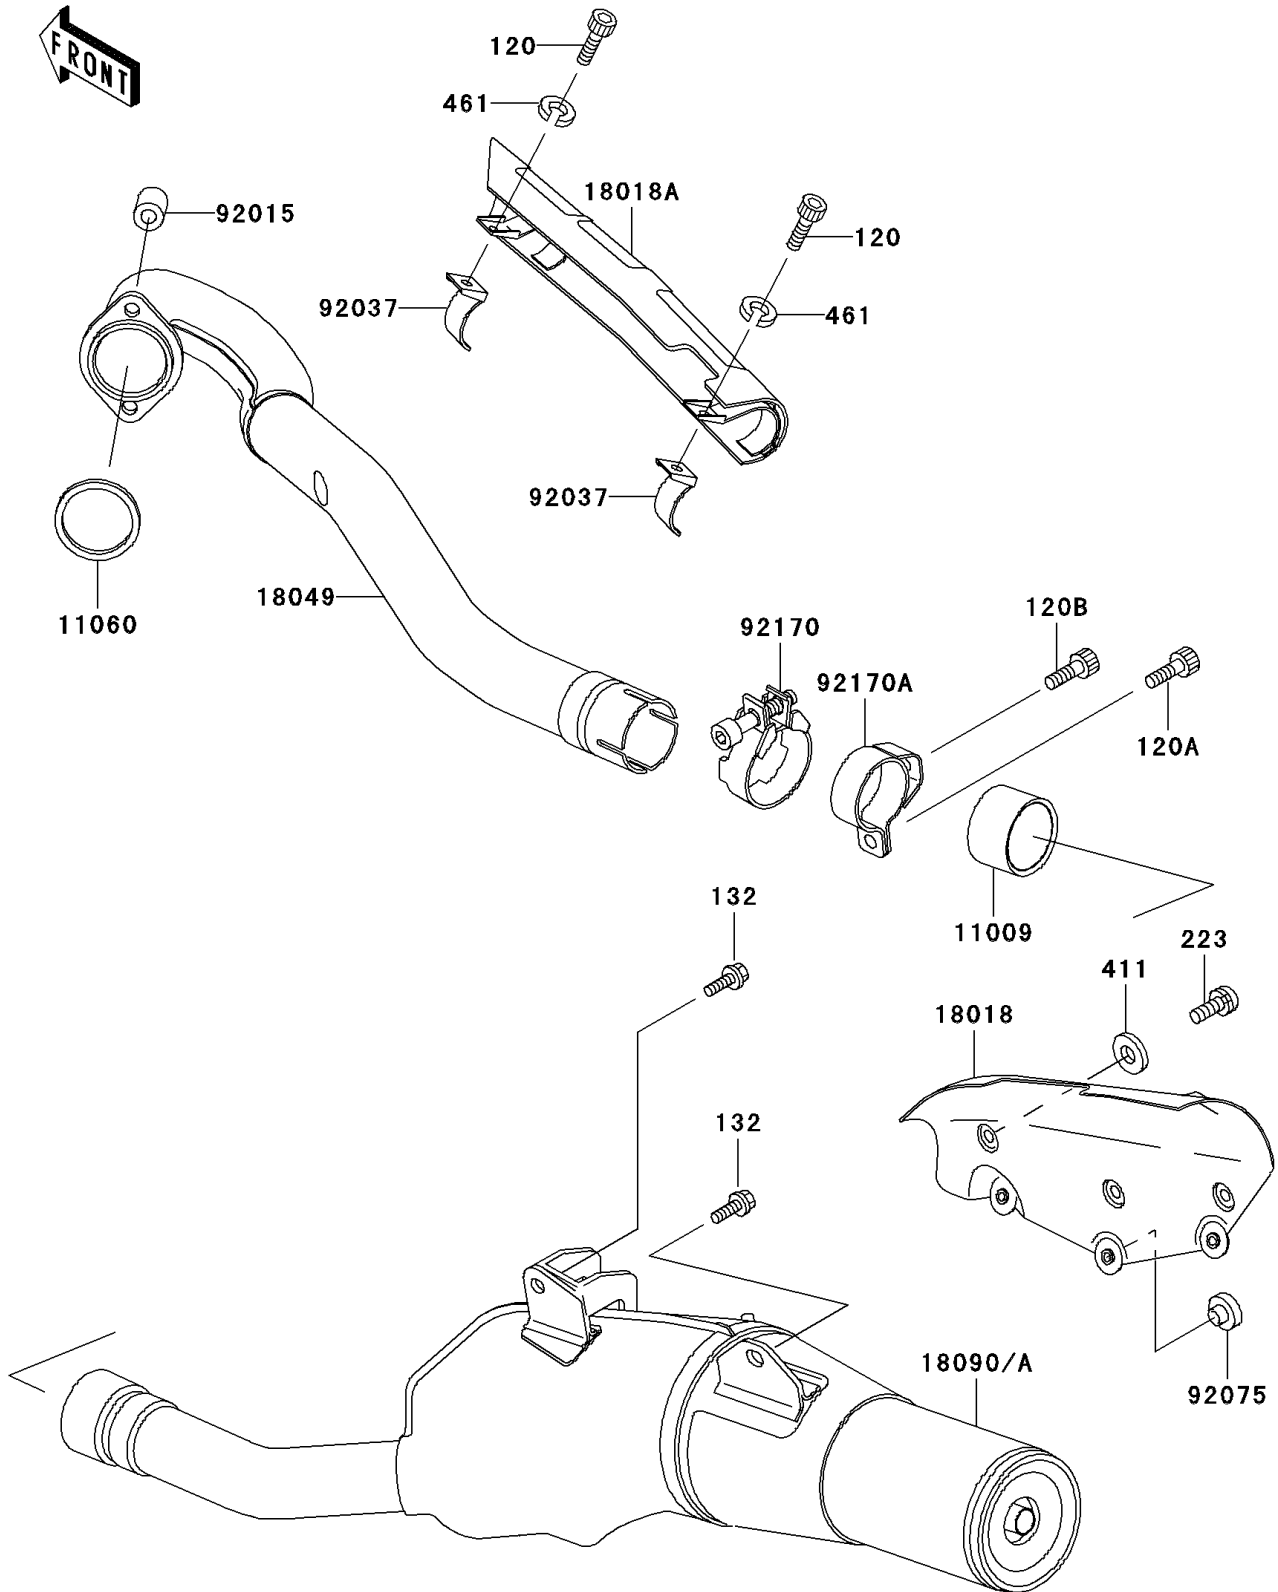

1993 KLX™650 PARTS DIAGRAM

Muffler(s)

E1140

1993 KLX™650 PARTS LIST

Muffler(s)

ITEM NAME	PART NUMBER	QUANTITY
BOLT-SOCKET,6X20 (Ref # 120)	120R0620	1
BOLT-SOCKET (Ref # 120A)	120Z0812	1
BOLT-SOCKET (Ref # 120B)	120Z0814	1
BOLT-FLANGED-SMALL (Ref # 132)	132Y0816	1
SCREW-PAN-WS-CROS (Ref # 223)	223C0610	1
WASHER-PLAIN,6MM,BLACK (Ref # 411)	411F0600	1
WASHER-SPRING,6MM (Ref # 461)	461S0600	1
GASKET,EXHAUST PIPE CONNECTING (Ref # 11009)	11009-1666	1
GASKET,EXHAUST PIPE (Ref # 11060)	11060-1119	1
PLATE-HEAT GUARD (Ref # 18018)	18018-1106	1
PLATE-HEAT GUARD (Ref # 18018A)	18018-1111	1
PIPE-EXHAUST (Ref # 18049)	18049-1664	1
BODY-COMP-MUFFLER (Ref # 18090)	18090-1300	1
NUT (Ref # 92015)	92015-1983	1
CLAMP,EXHAUST PIPE COVER (Ref # 92037)	92037-1613	1
DAMPER (Ref # 92075)	92075-005	1
CLAMP (Ref # 92170)	92170-1590	1
CLAMP (Ref # 92170A)	92170-1591	1