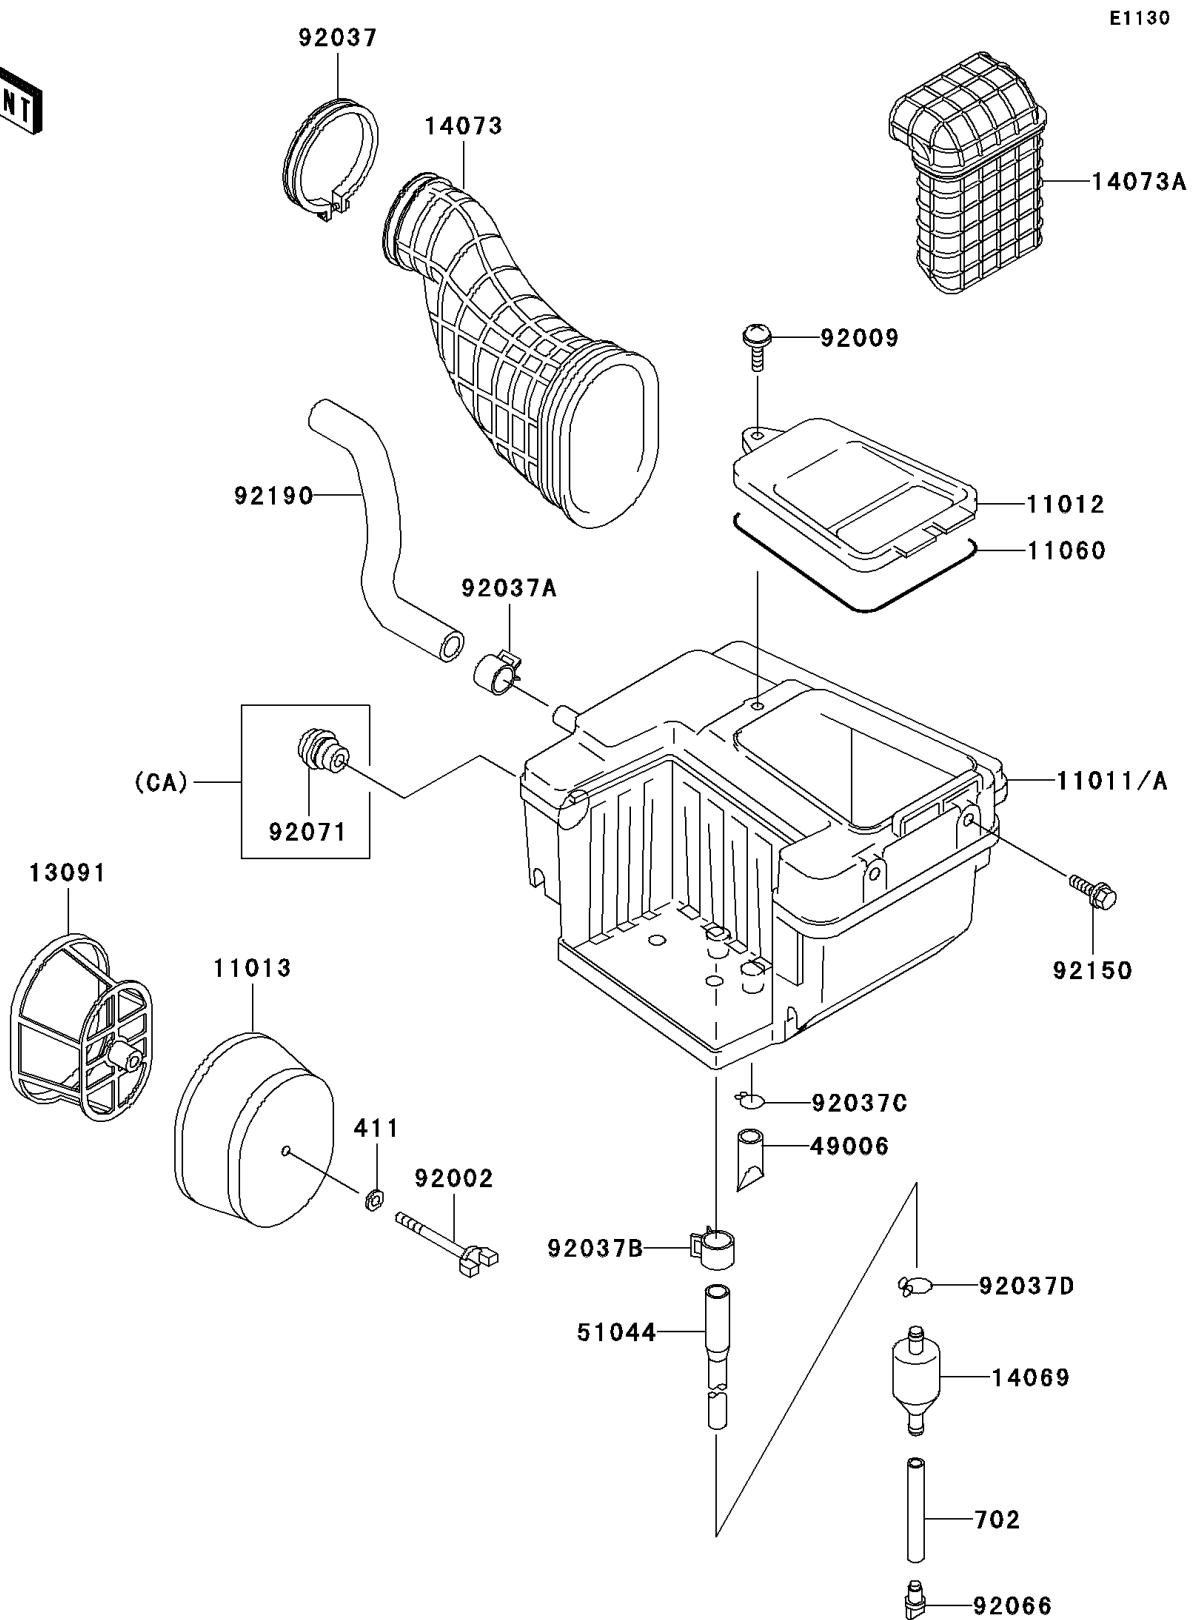

## 1993 KLX™650 PARTS DIAGRAM

Air Cleaner

## 1993 KLX™650 PARTS LIST

Air Cleaner

ITEM NAME	PART NUMBER	QUANTITY
WASHER-PLAIN,6MM (Ref # 411)	411E0600	1
TUBE-RUBBER,7X10X280 (Ref # 702)	702A07280	1
CAP,AIR FILTER (Ref # 11012)	11012-1829	1
ELEMENT-AIR FILTER (Ref # 11013)	11013-1152	1
GASKET,AIR FILTER CAP (Ref # 11060)	11060-1320	1
HOLDER (Ref # 13091)	13091-1473	1
BREATHER (Ref # 14069)	14069-1051	1
DUCT,CARBURETOR-AIR FILTER (Ref # 14073)	14073-1544	1
DUCT,AIR INLET (Ref # 14073A)	14073-1577	1
BOOT (Ref # 49006)	49006-1211	1
TUBE-ASSY (Ref # 51044)	51044-1155	1
BOLT (Ref # 92002)	92002-1904	1
SCREW (Ref # 92009)	92009-1460	1
CLAMP (Ref # 92037)	92037-1859	1
CLAMP (Ref # 92037A)	92037-1860	1
CLAMP (Ref # 92037B)	92037-1861	1
CLAMP,14.5MM (Ref # 92037C)	92037-1900	1
CLAMP,TUBE (Ref # 92037D)	92037-1972	1
PLUG,DRAIN (Ref # 92066)	92066-1211	1
BOLT,FLANGED,6X16 (Ref # 92150)	92150-1506	1
TUBE,BREATHER (Ref # 92190)	92190-1471	1
CASE-AIR FILTER (Ref # 11011)	11011-1429	1
CASE-AIR FILTER (Ref # 11011A)	11011-1430	1
GROMMET,AIR FILTER (Ref # 92071)	92071-1112	1