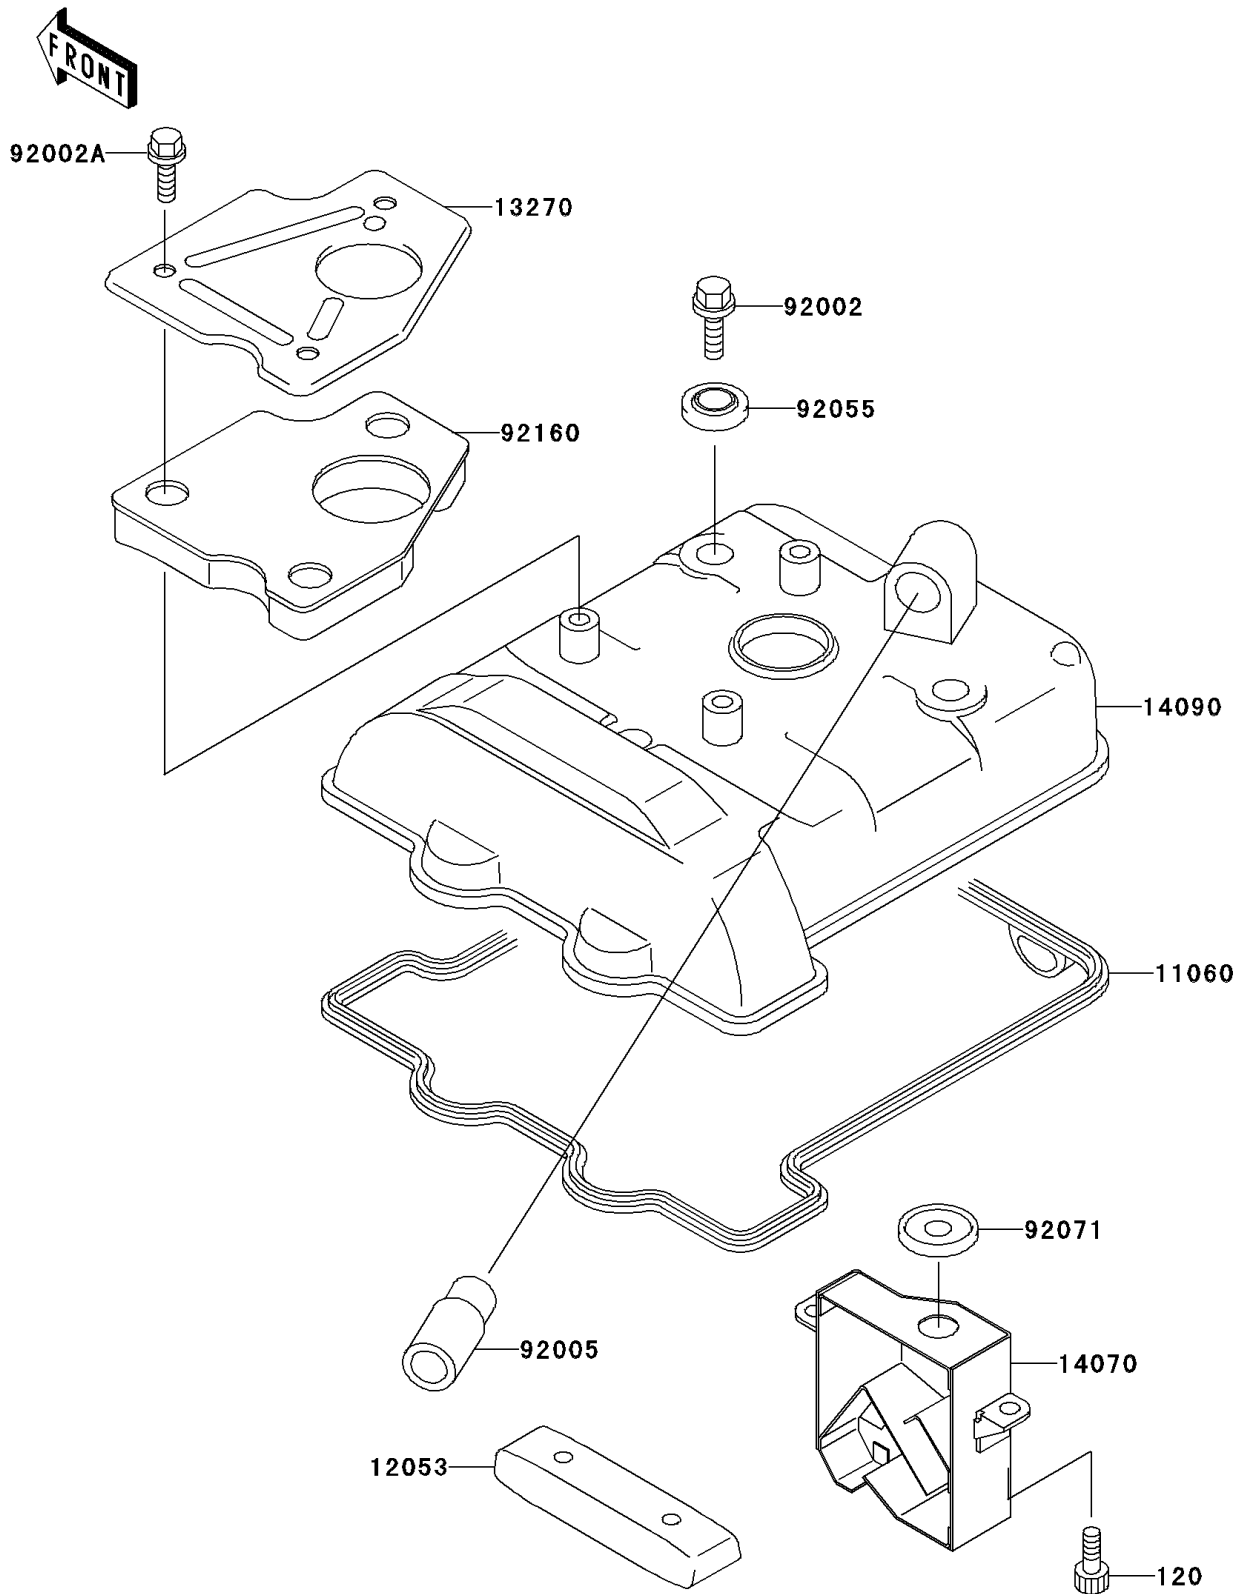

1993 KLX™650 PARTS DIAGRAM

Cylinder Head Cover

E1112

1993 KLX™650 PARTS LIST

Cylinder Head Cover

ITEM NAME	PART NUMBER	QUANTITY
BOLT-SOCKET (Ref # 120)	120P0512	1
GASKET,HEAD COVER (Ref # 11060)	11060-1299	1
GUIDE-CHAIN (Ref # 12053)	12053-1274	1
PLATE,HEAD COVER (Ref # 13270)	13270-1078	1
BODY-BREATHER (Ref # 14070)	14070-1078	1
COVER,HEAD (Ref # 14090)	14090-1476	1
BOLT,L=20.5 (Ref # 92002)	92002-1327	1
BOLT,6X8 (Ref # 92002A)	92002-1944	1
FITTING,REED VALVE (Ref # 92005)	92005-1006	1
RING-O,HEAD COVER BOLT (Ref # 92055)	92055-1352	1
GROMMET (Ref # 92071)	92071-1219	1
DAMPER,HEAD COVER (Ref # 92160)	92160-1438	1