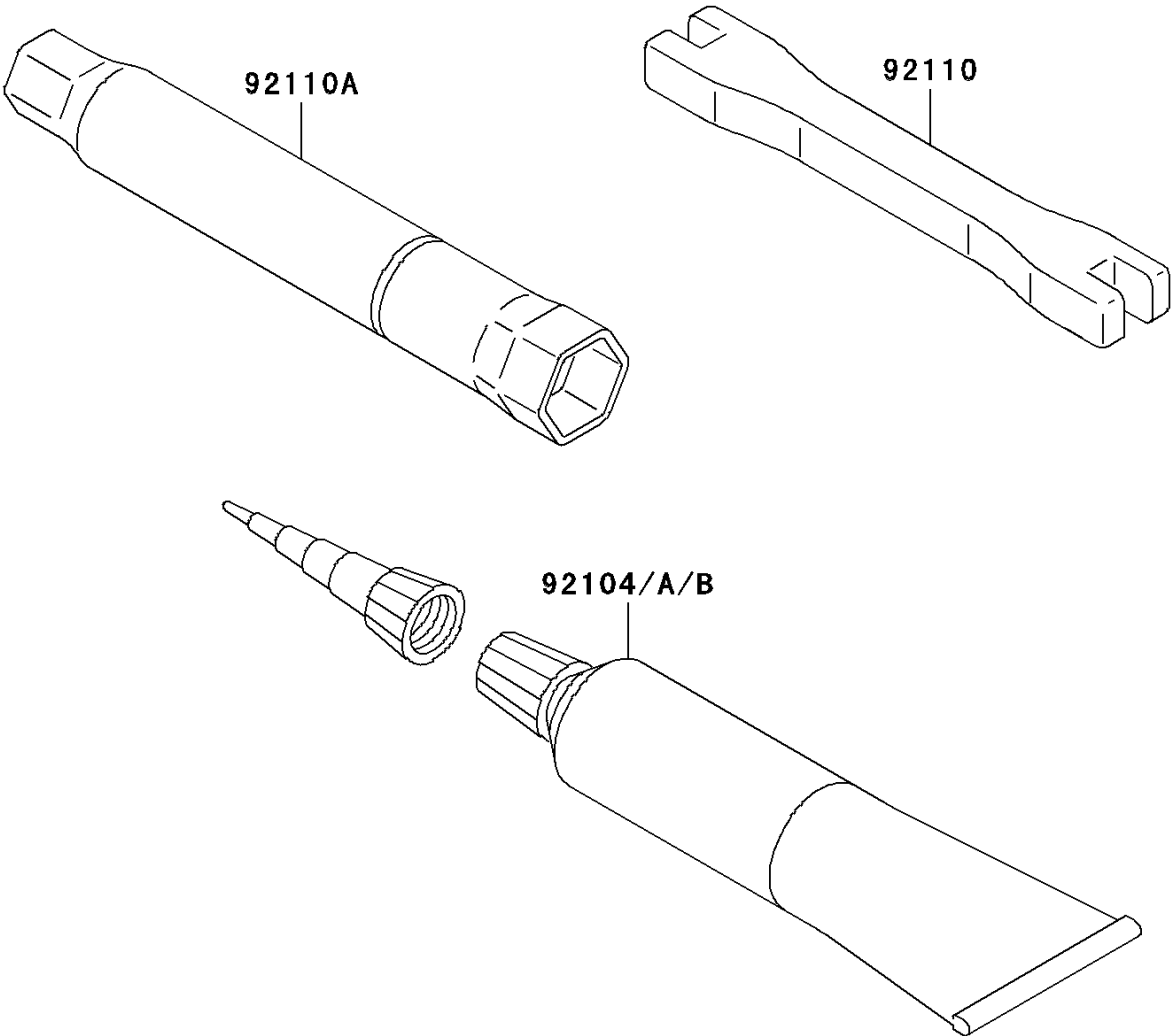

2010 PARTS DIAGRAM

Owner's Tools

F2810

2010 PARTS LIST

Owner's Tools

ITEM NAME	PART NUMBER	QUANTITY
GASKET-LIQUID,TB1211F,CLEAR (Ref # 92104)	92104-0004	1
GASKET-LIQUID,TB1216,GRAY (Ref # 92104A)	92104-1063	1
GASKET-LIQUID,TB1216B,BLACK (Ref # 92104B)	92104-1064	1
TOOL-WRENCH,NIPPLE,6X8 (Ref # 92110)	92110-0004	1
TOOL-WRENCH,BOX,16MM (Ref # 92110A)	92110-0005	1