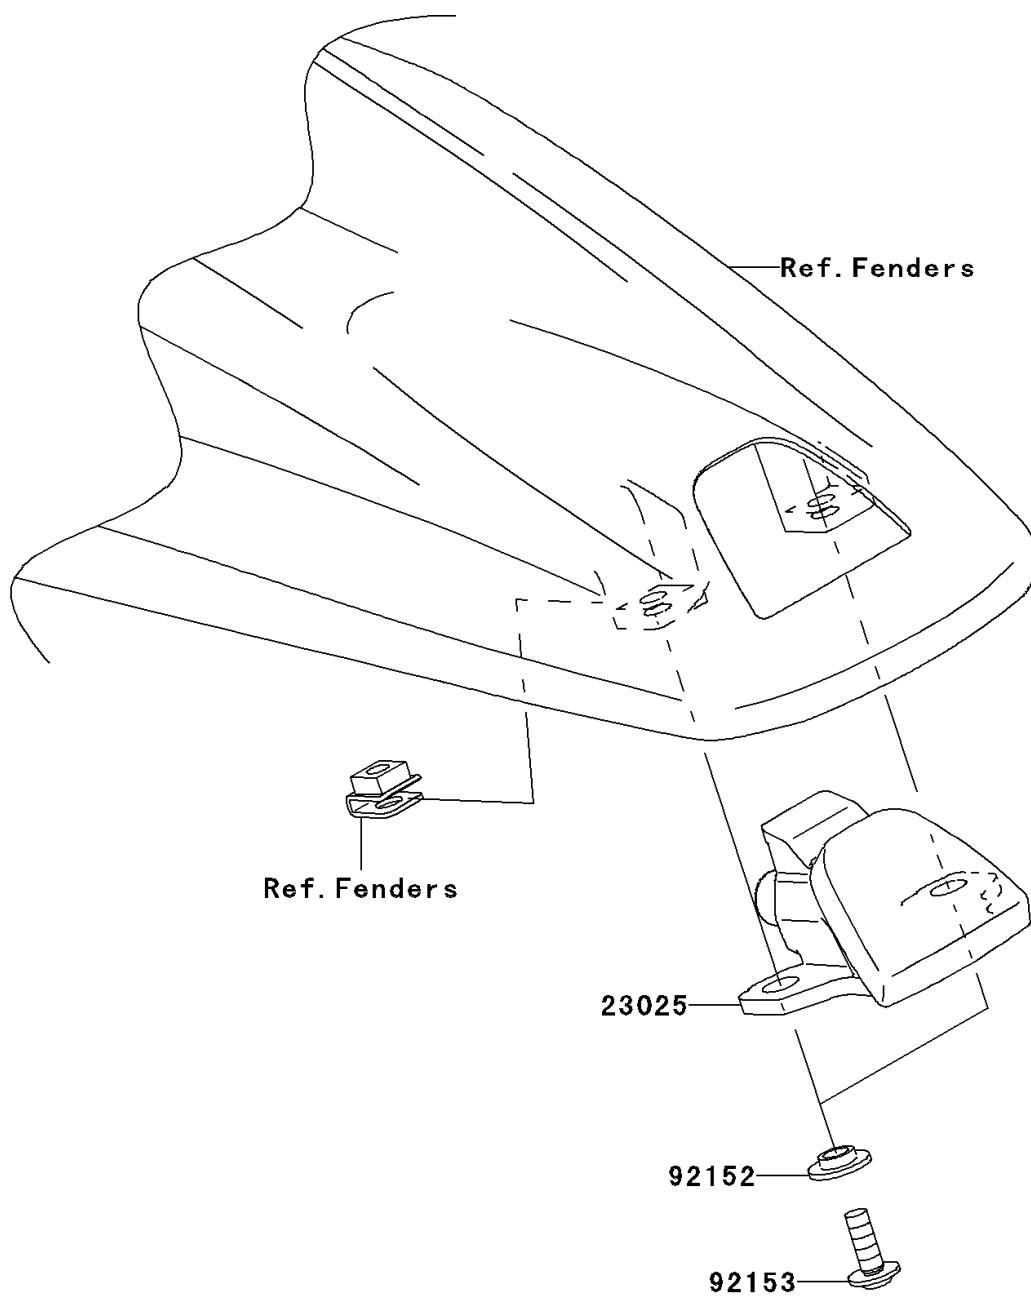

## 2010 PARTS DIAGRAM

Taillight(s)

F2720

## 2010 PARTS LIST

Taillight(s)

ITEM NAME	PART NUMBER	QUANTITY
LAMP-TAIL (Ref # 23025)	23025-0043	1
COLLAR (Ref # 92152)	92152-0573	1
BOLT,SOCKET,5X16 (Ref # 92153)	92153-1244	1