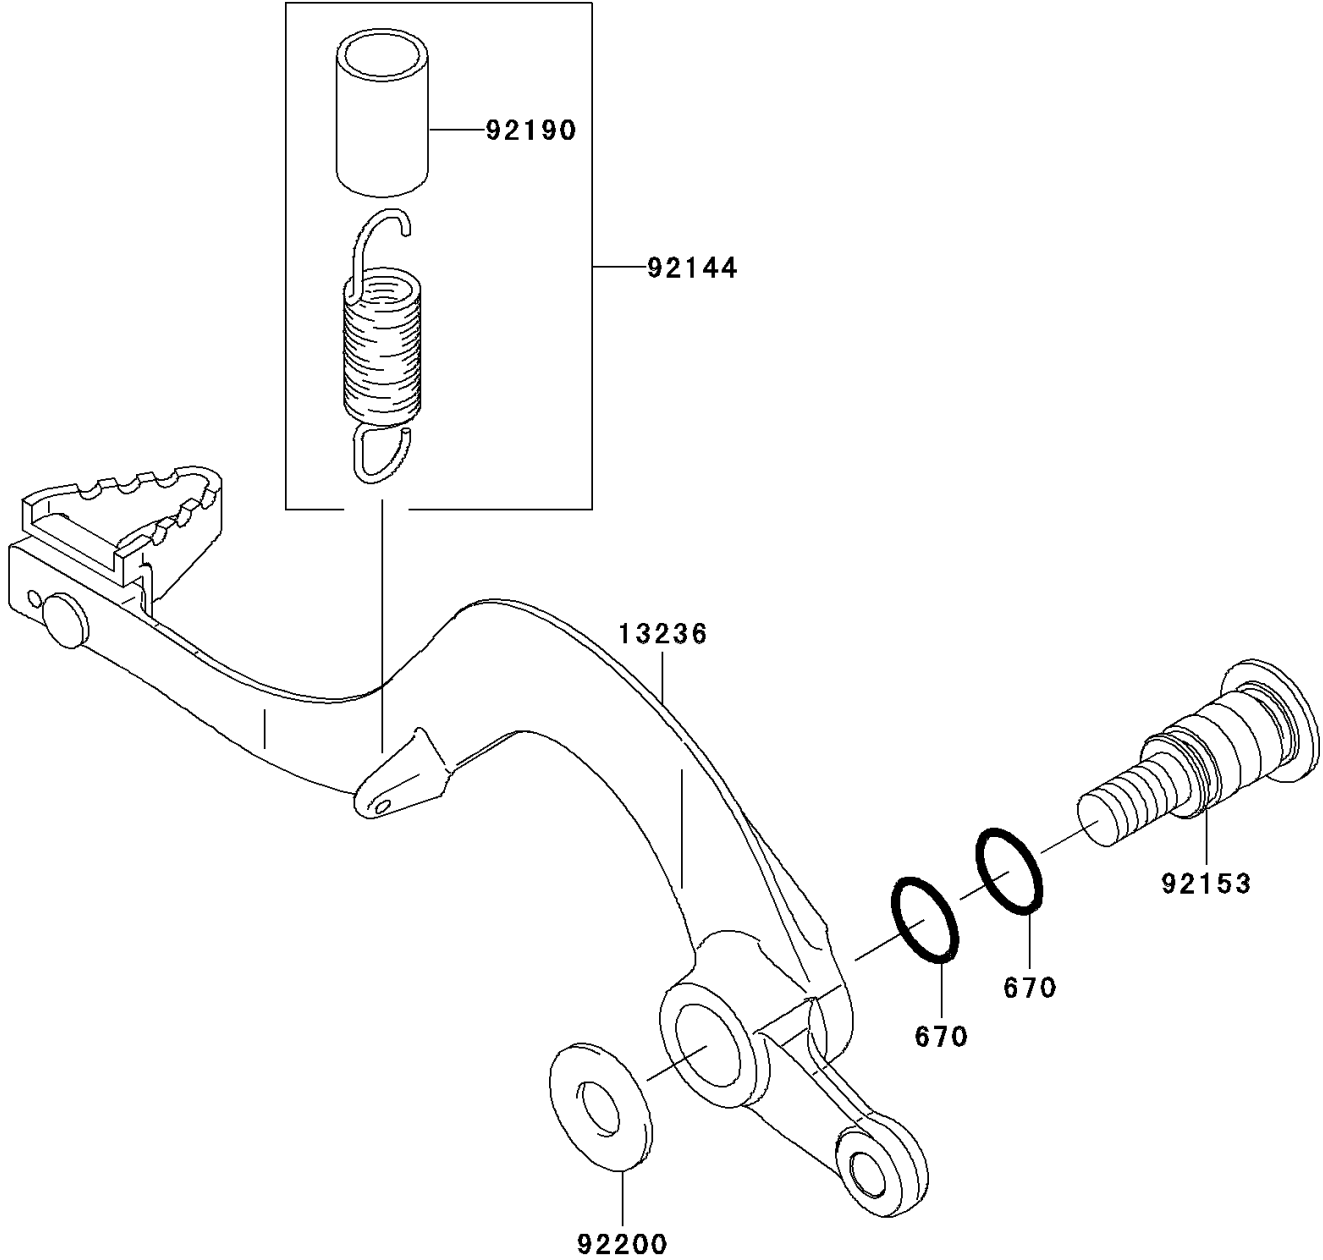

2010 PARTS DIAGRAM

Brake Pedal

F2260

2010 PARTS LIST

Brake Pedal

ITEM NAME	PART NUMBER	QUANTITY
O RING,12MM (Ref # 670)	670B2012	1
LEVER-COMP,BRAKE PEDAL (Ref # 13236)	13236-0086	1
SPRING,BRAKE PEDAL RETURN (Ref # 92144)	92144-1752	1
BOLT,BRAKE PEDAL,10MM (Ref # 92153)	92153-0974	1
TUBE,13X16X25 (Ref # 92190)	92190-1488	1
WASHER,10.5X24X1.5 (Ref # 92200)	92200-0154	1