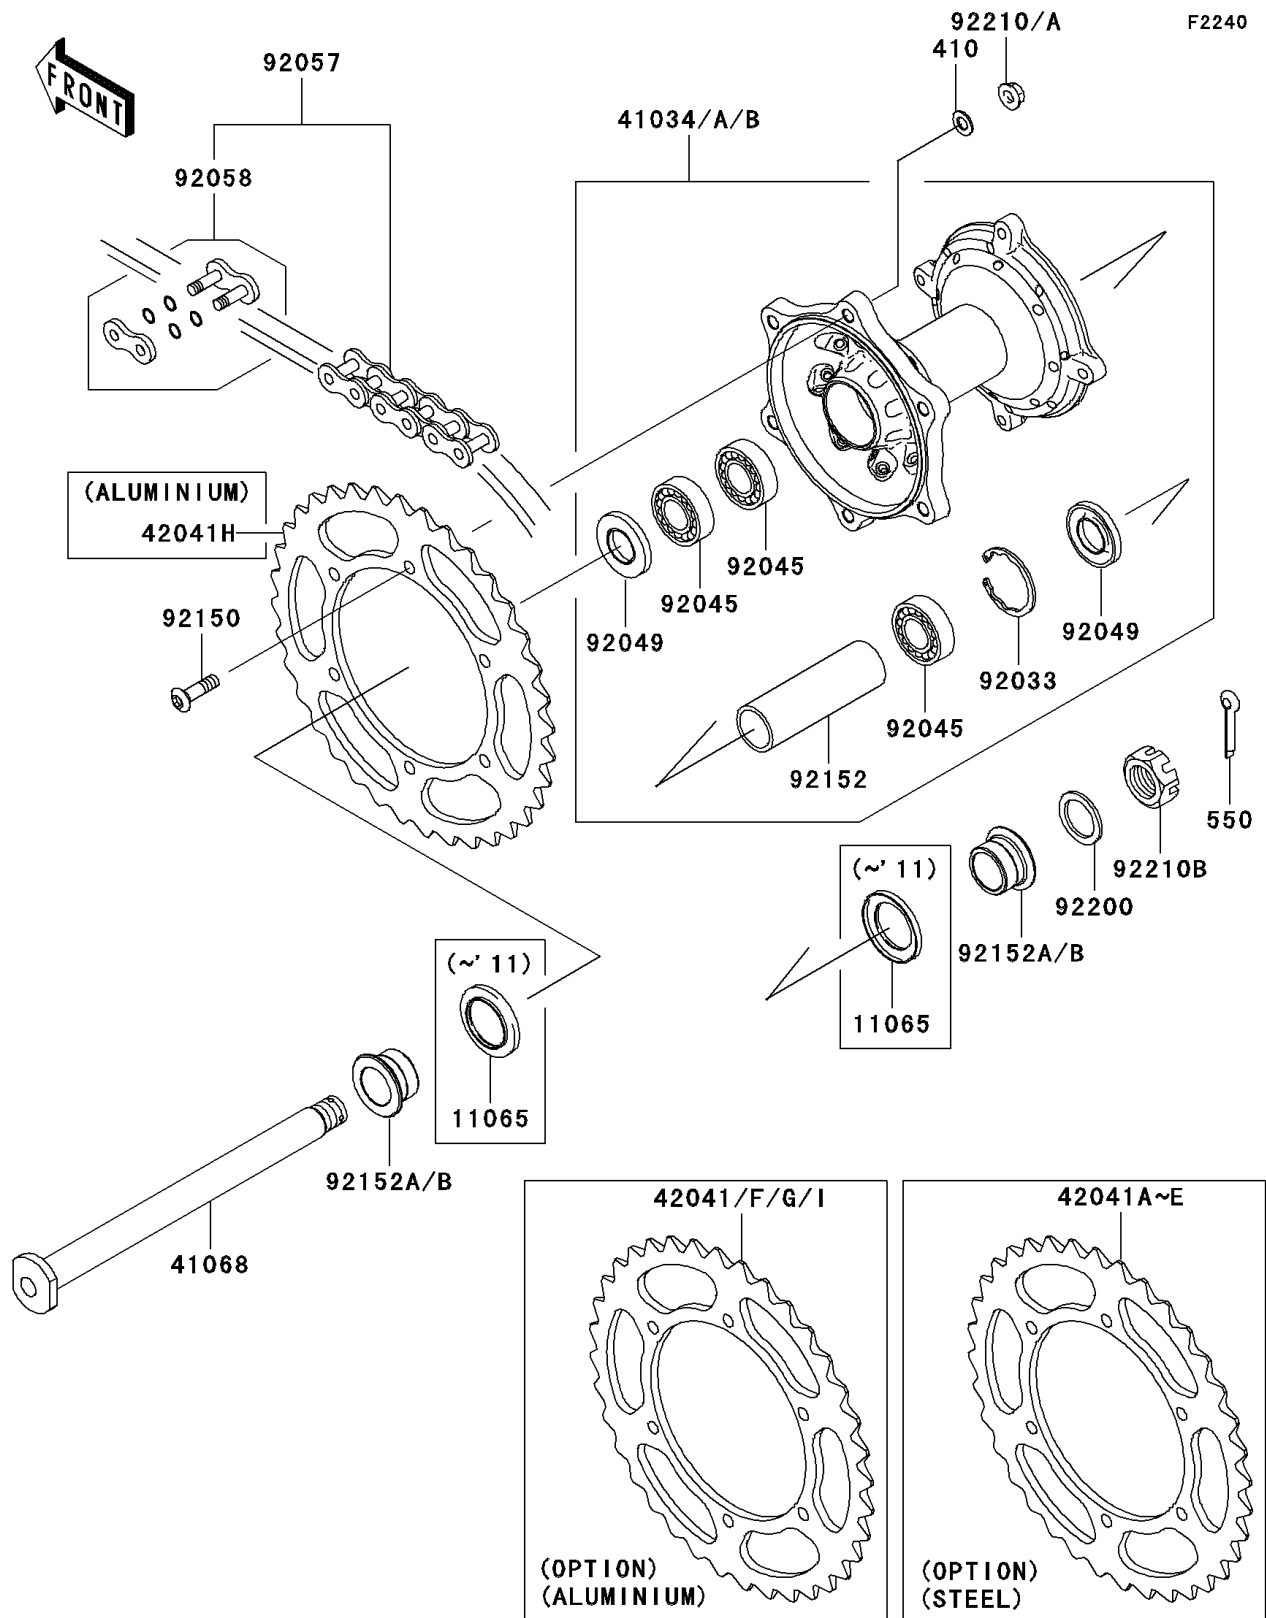

2010 PARTS DIAGRAM

Rear Hub

2010 PARTS LIST

Rear Hub

| ITEM NAME | PART NUMBER | QUANTITY |
|--|-------------|----------|
| WASHER-PLAIN-SMALL,8MM (Ref # 410) | 410AA0800 | 1 |
| PIN-COTTER,3.0X35 (Ref # 550) | 550AA3035 | 1 |
| CAP,AXLE (Ref # 11065) | 11065-1253 | 1 |
| DRUM-ASSY,REAR BRAKE (Ref # 41034B) | 41034-0057 | 1 |
| AXLE,RR (Ref # 41068) | 41068-1466 | 1 |
| SPROCKET-HUB,52T,AL (Ref # 42041) | 42041-0001 | 1 |
| SPROCKET-HUB,48T,STEEL (Ref # 42041A) | 42041-1383 | 1 |
| SPROCKET-HUB,49T,STEEL (Ref # 42041B) | 42041-1384 | 1 |
| SPROCKET-HUB,50T,STEEL (Ref # 42041C) | 42041-1408 | 1 |
| SPROCKET-HUB,51T,STEEL (Ref # 42041D) | 42041-1428 | 1 |
| SPROCKET-HUB,52T,STEEL (Ref # 42041E) | 42041-1429 | 1 |
| SPROCKET-HUB,48T,AL (Ref # 42041F) | 42041-1448 | 1 |
| SPROCKET-HUB,49T,AL (Ref # 42041G) | 42041-1449 | 1 |
| SPROCKET-HUB,50T,AL (Ref # 42041H) | 42041-1450 | 1 |
| SPROCKET-HUB,51T,AL (Ref # 42041I) | 42041-1451 | 1 |
| RING-SNAP,42MM (Ref # 92033) | 92033-1041 | 1 |
| BEARING-BALL,69052RS (Ref # 92045) | 92045-1446 | 1 |
| SEAL-OIL (Ref # 92049) | 92049-1614 | 1 |
| CHAIN,DRIVE,DID520MXVX114L (Ref # 92057) | 92057-0149 | 1 |
| JOINT-CHAIN,DRIVE (Ref # 92058) | 92058-0011 | 1 |
| BOLT,SOCKET,8X28 (Ref # 92150) | 92150-1978 | 1 |
| COLLAR,REAR BRAKE DRUM,L=106.5 (Ref # 92152) | 92152-1427 | 1 |
| COLLAR,RR AXLE,L=17 (Ref # 92152A) | 92152-1473 | 1 |
| WASHER,22.5X35X2.3 (Ref # 92200) | 92200-1623 | 1 |
| NUT,FLANGED,LOCK,8MM (Ref # 92210) | 92210-0159 | 1 |
| NUT,CASTLE,22MM (Ref # 92210B) | 92210-1411 | 1 |