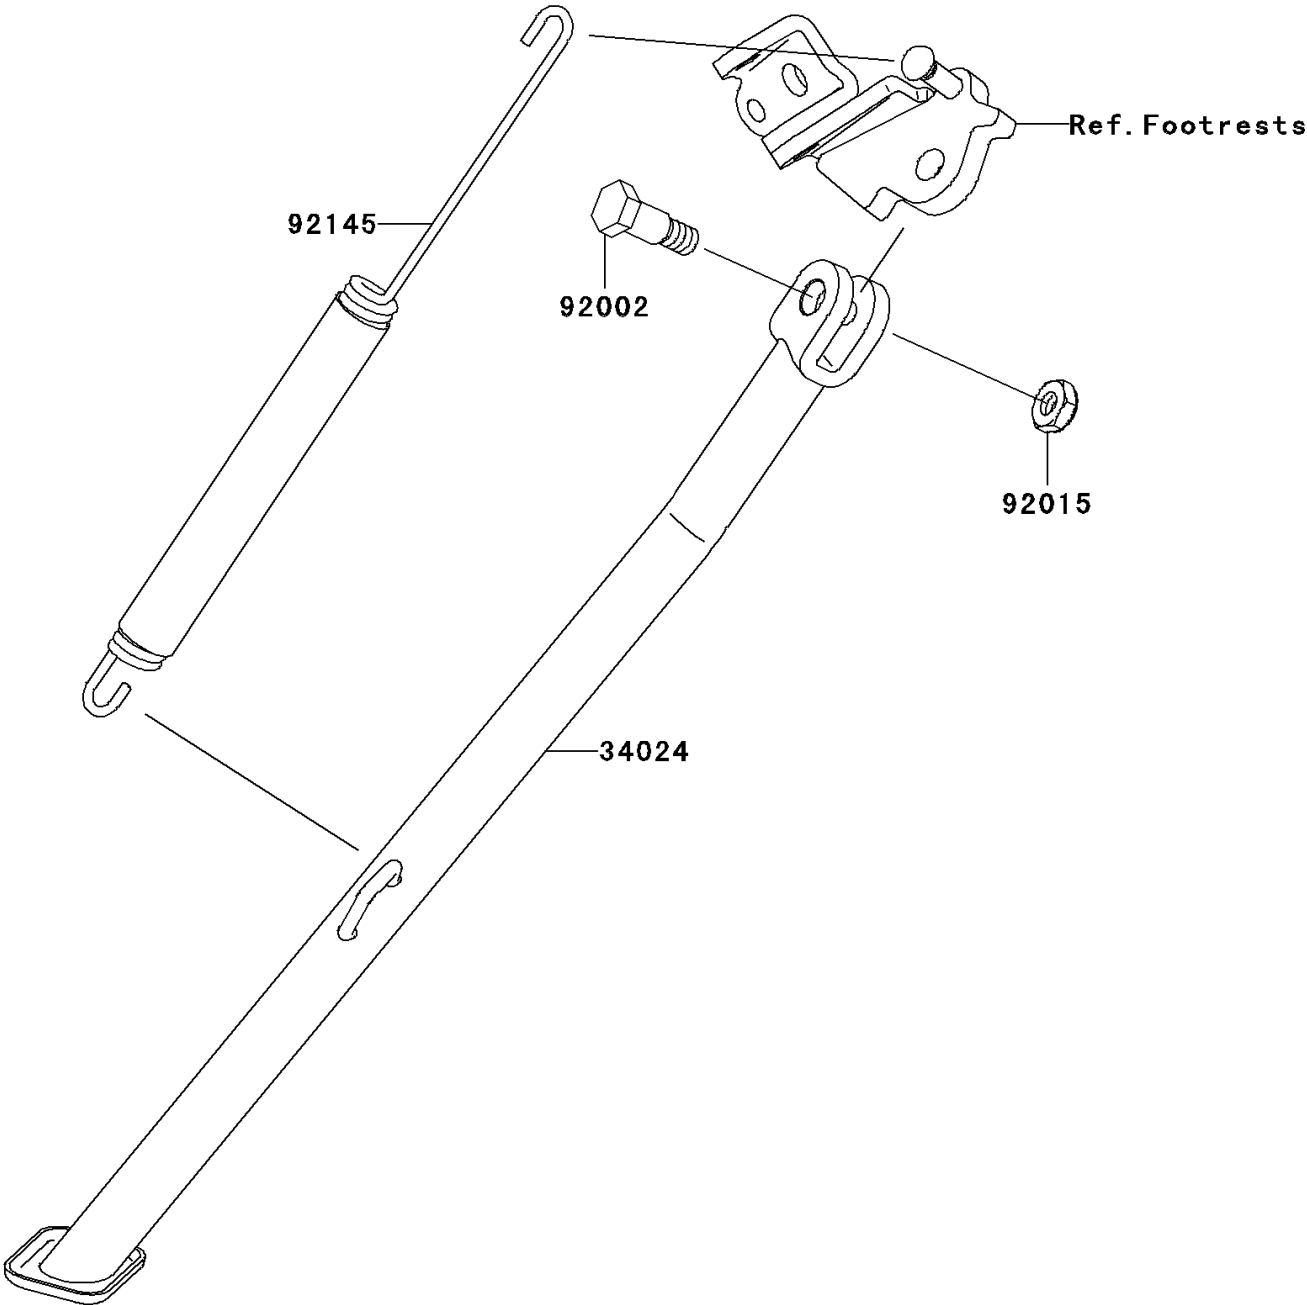

2010 PARTS DIAGRAM

Stand(s)

F2190

2010 PARTS LIST

Stand(s)

ITEM NAME	PART NUMBER	QUANTITY
STAND-SIDE,P.SILVER (Ref # 34024)	34024-0036-458	1
BOLT,SIDE STAND (Ref # 92002)	92002-1813	1
NUT,LOCK,10MM,BLACK (Ref # 92015)	92015-1188	1
SPRING,SIDE STAND (Ref # 92145)	92145-0454	1