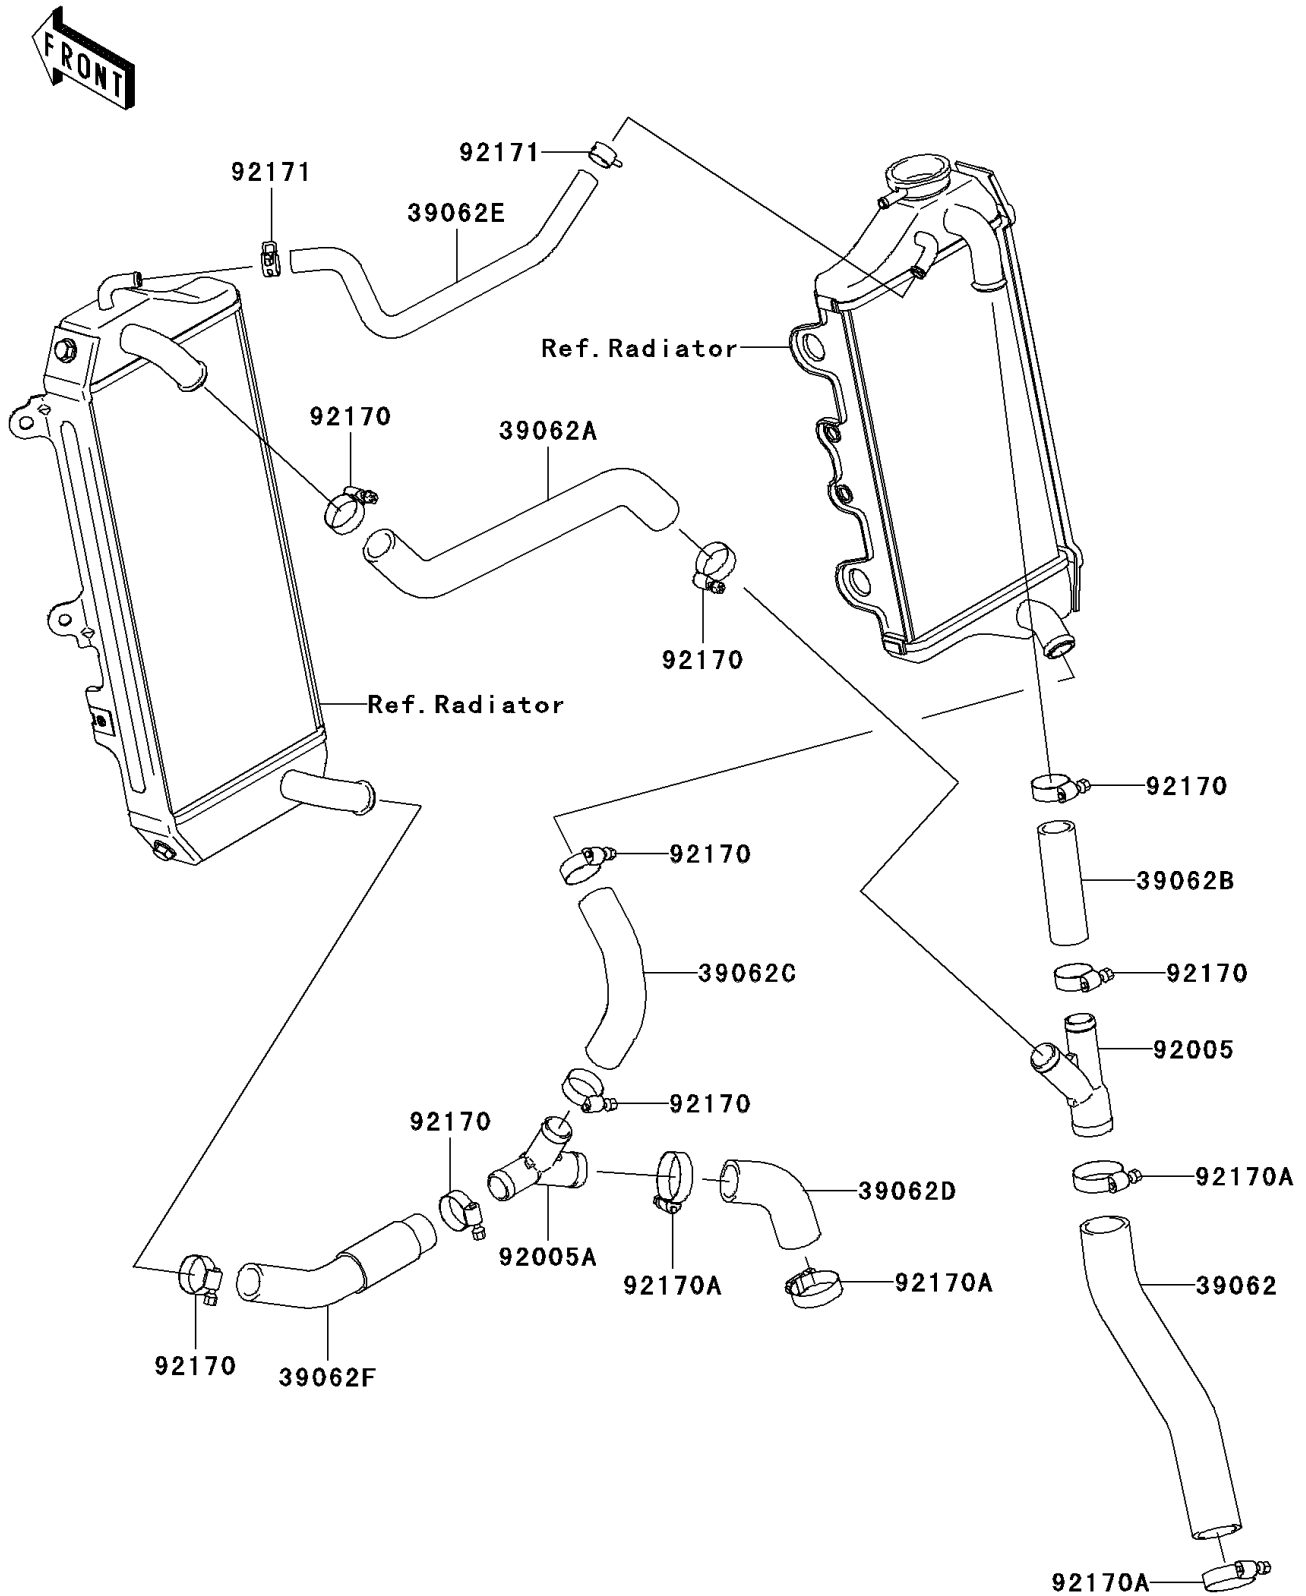

2010 PARTS DIAGRAM

Water Pipe

E3037

2010 PARTS LIST

Water Pipe

ITEM NAME	PART NUMBER	QUANTITY
HOSE-COOLING (Ref # 39062)	39062-0083	1
HOSE-COOLING,FIT.-RAD. LH UPP (Ref # 39062A)	39062-0084	1
HOSE-COOLING,FIT.-RAD. RH UPP (Ref # 39062B)	39062-0085	1
HOSE-COOLING,RAD.RH LOW-FIT. (Ref # 39062C)	39062-0087	1
HOSE-COOLING,W/P-FIT. (Ref # 39062D)	39062-0088	1
HOSE-COOLING,RAD. LH-RAD. RH (Ref # 39062E)	39062-0089	1
HOSE-COOLING,RAD.LH LOW-FIT. (Ref # 39062F)	39062-0224	1
FITTING,3WAY,HEAD-RAD (Ref # 92005)	92005-0066	1
FITTING,3WAY,RAD-W/P (Ref # 92005A)	92005-0067	1
CLAMP,HOSE,26MM (Ref # 92170)	92170-1077	1
CLAMP,HOSE,32MM (Ref # 92170A)	92170-1286	1
CLAMP,CLIP,12.5MM (Ref # 92171)	92171-0372	1