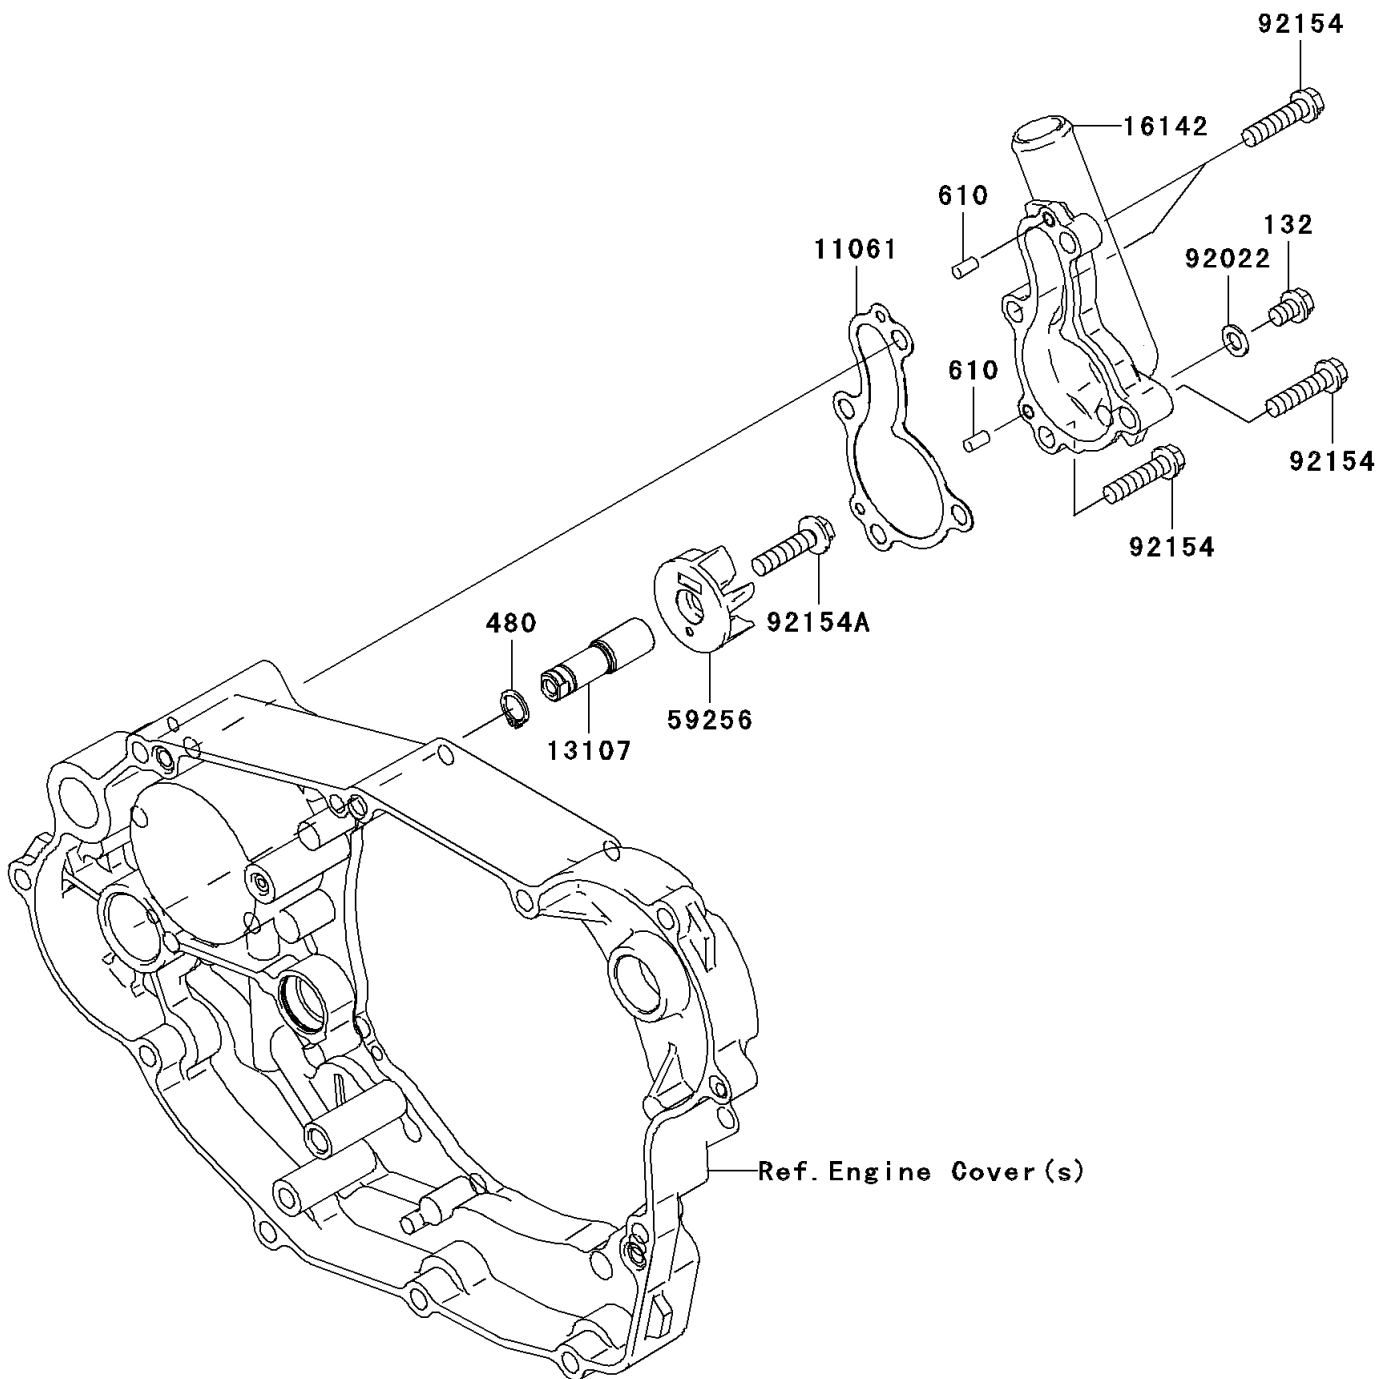

2010 PARTS DIAGRAM

Water Pump

E3031

2010 PARTS LIST

Water Pump

ITEM NAME	PART NUMBER	QUANTITY
BOLT-FLANGED-SMALL,6X8 (Ref # 132)	132BA0608	1
CIRCLIP-TYPE-C,10MM (Ref # 480)	480J1000	1
ROLLER,4X8 (Ref # 610)	610A0408	1
GASKET,WATER PUMP COVER (Ref # 11061)	11061-0225	1
SHAFT,WATER PUMP (Ref # 13107)	13107-0135	1
COVER-PUMP,WATER (Ref # 16142)	16142-0029	1
IMPELLER (Ref # 59256)	59256-0003	1
WASHER,6.2X11X1 (Ref # 92022)	92022-304	1
BOLT,FLANGED,6X25 (Ref # 92154)	92154-0530	1
BOLT,FLANGED,6X25 (Ref # 92154A)	92154-0531	1