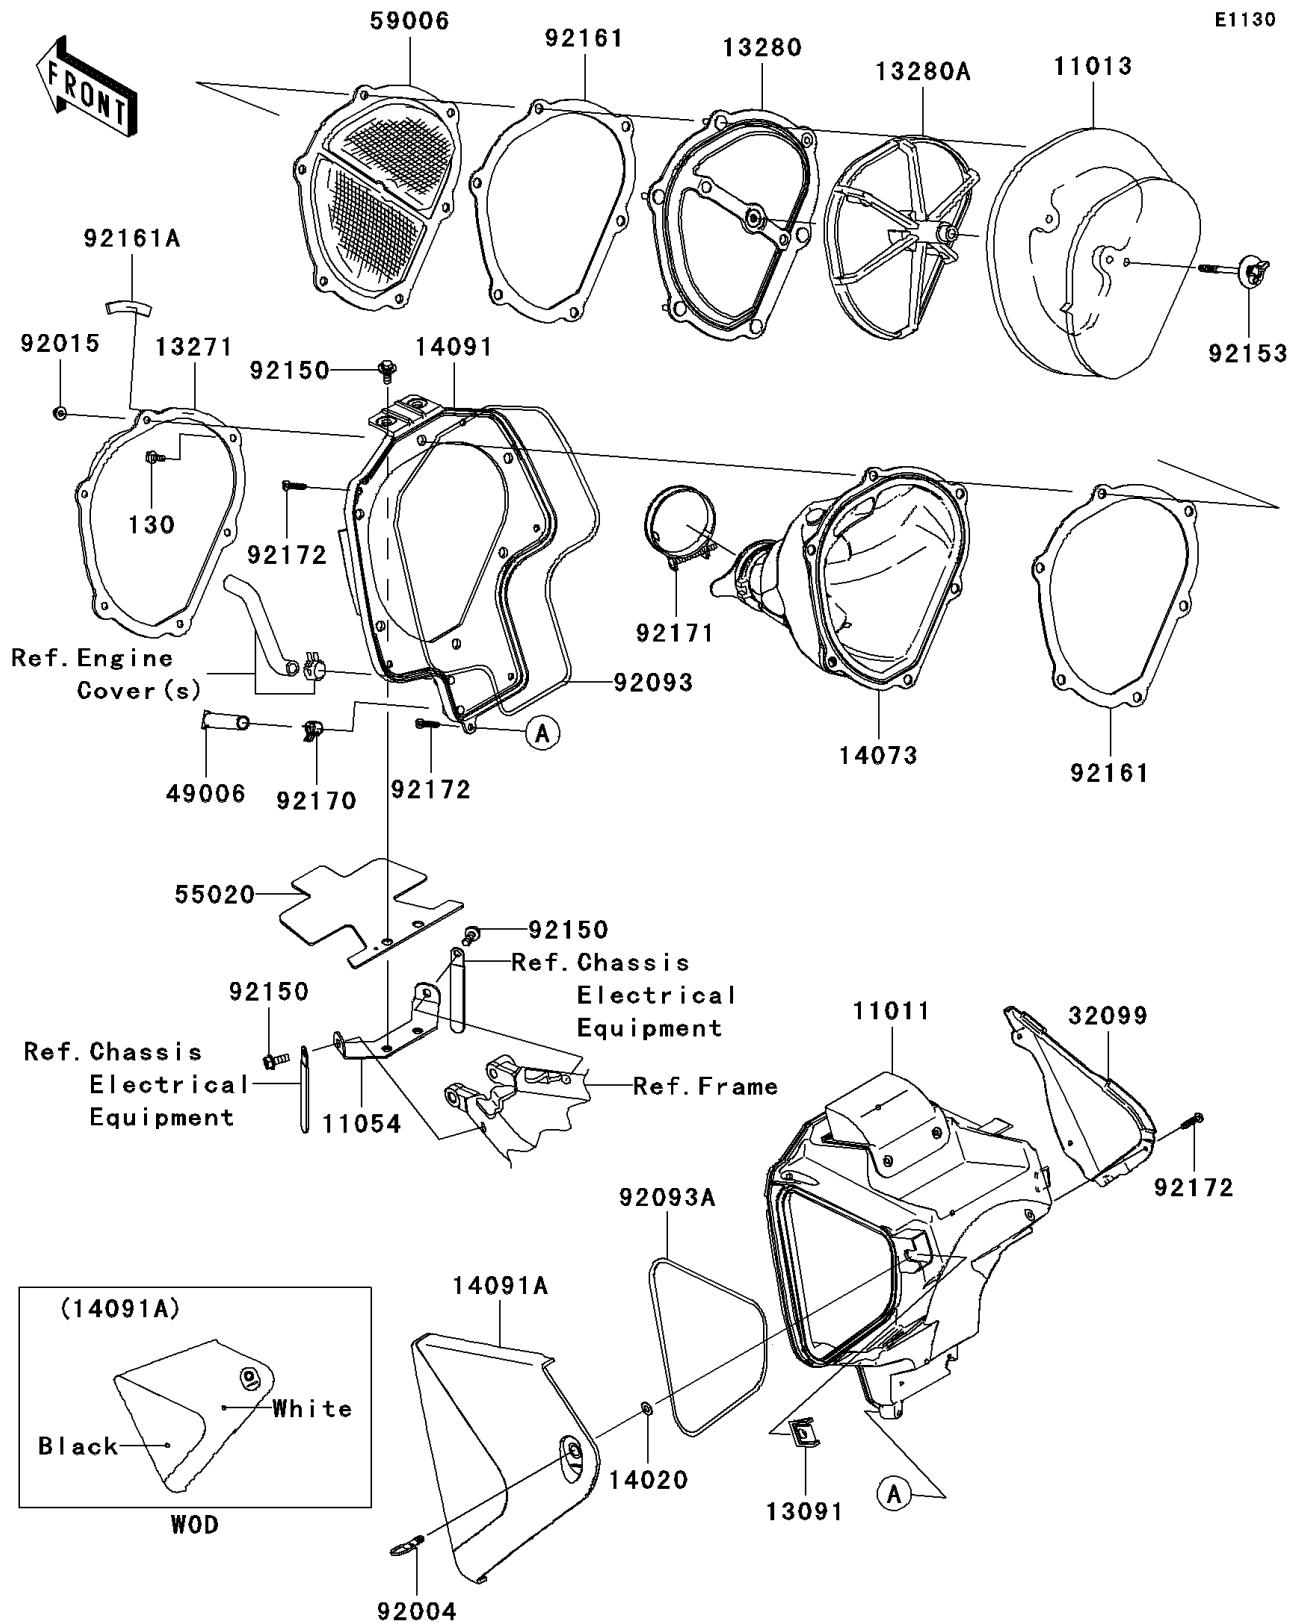

2010 PARTS DIAGRAM

Air Cleaner

2010 PARTS LIST

Air Cleaner

ITEM NAME	PART NUMBER	QUANTITY
BOLT-FLANGED,5X12 (Ref # 130)	130BA0512	1
CASE-AIR FILTER,F.BLACK (Ref # 11011)	11011-0106-6Z	1
ELEMENT-AIR FILTER (Ref # 11013)	11013-0019	1
BRACKET,A/C BOX (Ref # 11054)	11054-1100	1
HOLDER (Ref # 13091)	13091-1908	1
PLATE,DUCT FITTING (Ref # 13271)	13271-0730	1
HOLDER,DUCT (Ref # 13280)	13280-0217	1
HOLDER,ELEMENT (Ref # 13280A)	13280-0218	1
RETAINER (Ref # 14020)	14020-0007	1
DUCT,FUNNEL (Ref # 14073)	14073-0176	1
COVER,F.BLACK (Ref # 14091)	14091-0710-6Z	1
COVER,LH,BLACK/WHITE (Ref # 14091A)	14091-0862-17Y	1
CASE,F.BLACK (Ref # 32099)	32099-0028-6Z	1
BOOT (Ref # 49006)	49006-0061	1
GUARD (Ref # 55020)	55020-0391	1
ARRESTER-FLAME (Ref # 59006)	59006-0011	1
STUD (Ref # 92004)	92004-0035	1
NUT,FLANGED,5MM (Ref # 92015)	92015-1259	1
SEAL,FR COVER (Ref # 92093)	92093-0074	1
SEAL,LH COVER (Ref # 92093A)	92093-0075	1
BOLT,FLANGED,6X16 (Ref # 92150)	92150-1506	1
BOLT,6X65 (Ref # 92153)	92153-1756	1
DAMPER (Ref # 92161)	92161-0213	1
DAMPER (Ref # 92161A)	92161-0350	1
CLAMP (Ref # 92170)	92170-1938	1
CLAMP,DUCT,62MM (Ref # 92171)	92171-0651	1
SCREW,TAPPING,5X20 (Ref # 92172)	92172-0009	1