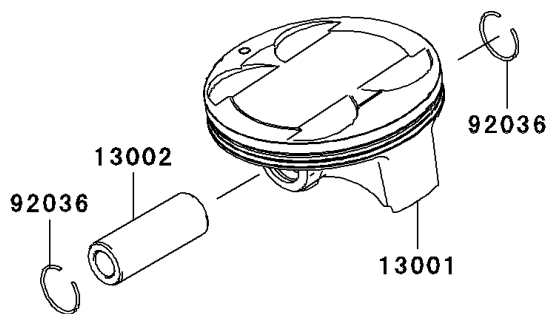

2010 PARTS DIAGRAM

Cylinder/Piston(s)

E1120

2010 PARTS LIST

Cylinder/Piston(s)

| ITEM NAME | PART NUMBER | QUANTITY |
|------------------------------------|-------------|----------|
| CYLINDER-ENGINE (Ref # 11005) | 11005-0088 | 1 |
| GASKET,CYLINDER BASE (Ref # 11061) | 11061-0160 | 1 |
| PISTON-ENGINE (Ref # 13001) | 13001-0073 | 1 |
| PIN-PISTON (Ref # 13002) | 13002-0016 | 1 |
| RING-SET-PISTON (Ref # 13008) | 13008-0018 | 1 |
| RING-SNAP,PISTON PIN (Ref # 92036) | 92036-008 | 1 |
| PIN,10.1X12X14 (Ref # 92043) | 92043-4009 | 1 |
| BOLT,6X30 (Ref # 92153) | 92153-0844 | 1 |