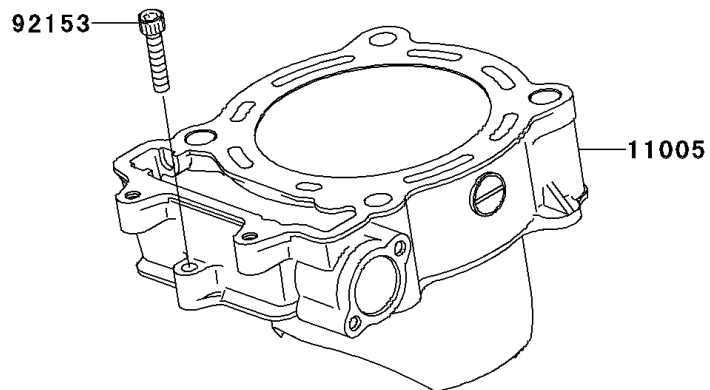

2010 PARTS DIAGRAM

Cylinder/Piston(s)

E1120

2010 PARTS LIST

Cylinder/Piston(s)

| ITEM NAME | PART NUMBER | QUANTITY |
|------------------------------------|-------------|----------|
| CYLINDER-ENGINE (Ref # 11005) | 11005-0088 | 1 |
| GASKET,CYLINDER BASE (Ref # 11061) | 11061-0160 | 1 |
| PISTON-ENGINE (Ref # 13001) | 13001-0073 | 1 |
| PIN-PISTON (Ref # 13002) | 13002-0016 | 1 |
| RING-SET-PISTON (Ref # 13008) | 13008-0018 | 1 |
| RING-SNAP,PISTON PIN (Ref # 92036) | 92036-008 | 1 |
| PIN,10.1X12X14 (Ref # 92043) | 92043-4009 | 1 |
| BOLT,6X30 (Ref # 92153) | 92153-0844 | 1 |