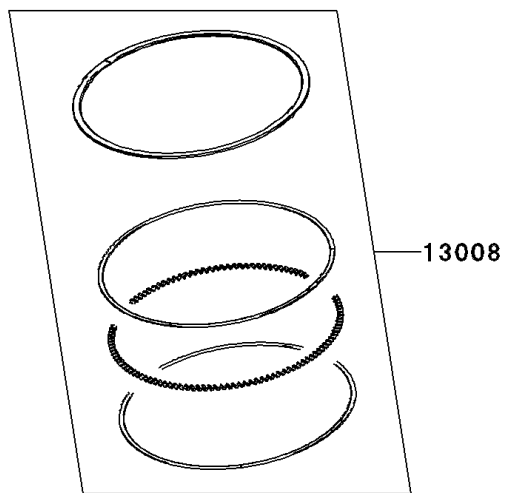

2010 PARTS DIAGRAM

Cylinder/Piston(s)

E1120

2010 PARTS LIST

Cylinder/Piston(s)

| ITEM NAME | PART NUMBER | QUANTITY |
|------------------------------------|-------------|----------|
| CYLINDER-ENGINE (Ref # 11005) | 11005-0088 | 1 |
| GASKET,CYLINDER BASE (Ref # 11061) | 11061-0160 | 1 |
| PISTON-ENGINE (Ref # 13001) | 13001-0073 | 1 |
| PIN-PISTON (Ref # 13002) | 13002-0016 | 1 |
| RING-SET-PISTON (Ref # 13008) | 13008-0018 | 1 |
| RING-SNAP,PISTON PIN (Ref # 92036) | 92036-008 | 1 |
| PIN,10.1X12X14 (Ref # 92043) | 92043-4009 | 1 |
| BOLT,6X30 (Ref # 92153) | 92153-0844 | 1 |