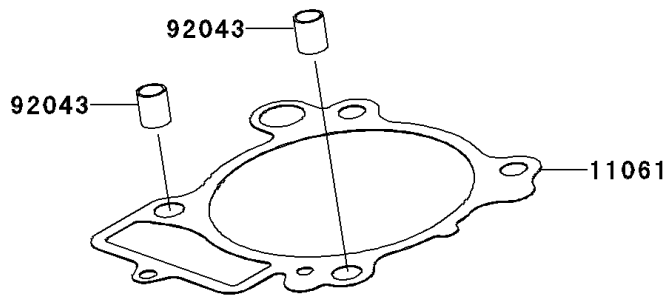

2010 PARTS DIAGRAM

Cylinder/Piston(s)

E1120

2010 PARTS LIST

Cylinder/Piston(s)

| ITEM NAME | PART NUMBER | QUANTITY |
|------------------------------------|-------------|----------|
| CYLINDER-ENGINE (Ref # 11005) | 11005-0088 | 1 |
| GASKET,CYLINDER BASE (Ref # 11061) | 11061-0160 | 1 |
| PISTON-ENGINE (Ref # 13001) | 13001-0073 | 1 |
| PIN-PISTON (Ref # 13002) | 13002-0016 | 1 |
| RING-SET-PISTON (Ref # 13008) | 13008-0018 | 1 |
| RING-SNAP,PISTON PIN (Ref # 92036) | 92036-008 | 1 |
| PIN,10.1X12X14 (Ref # 92043) | 92043-4009 | 1 |
| BOLT,6X30 (Ref # 92153) | 92153-0844 | 1 |