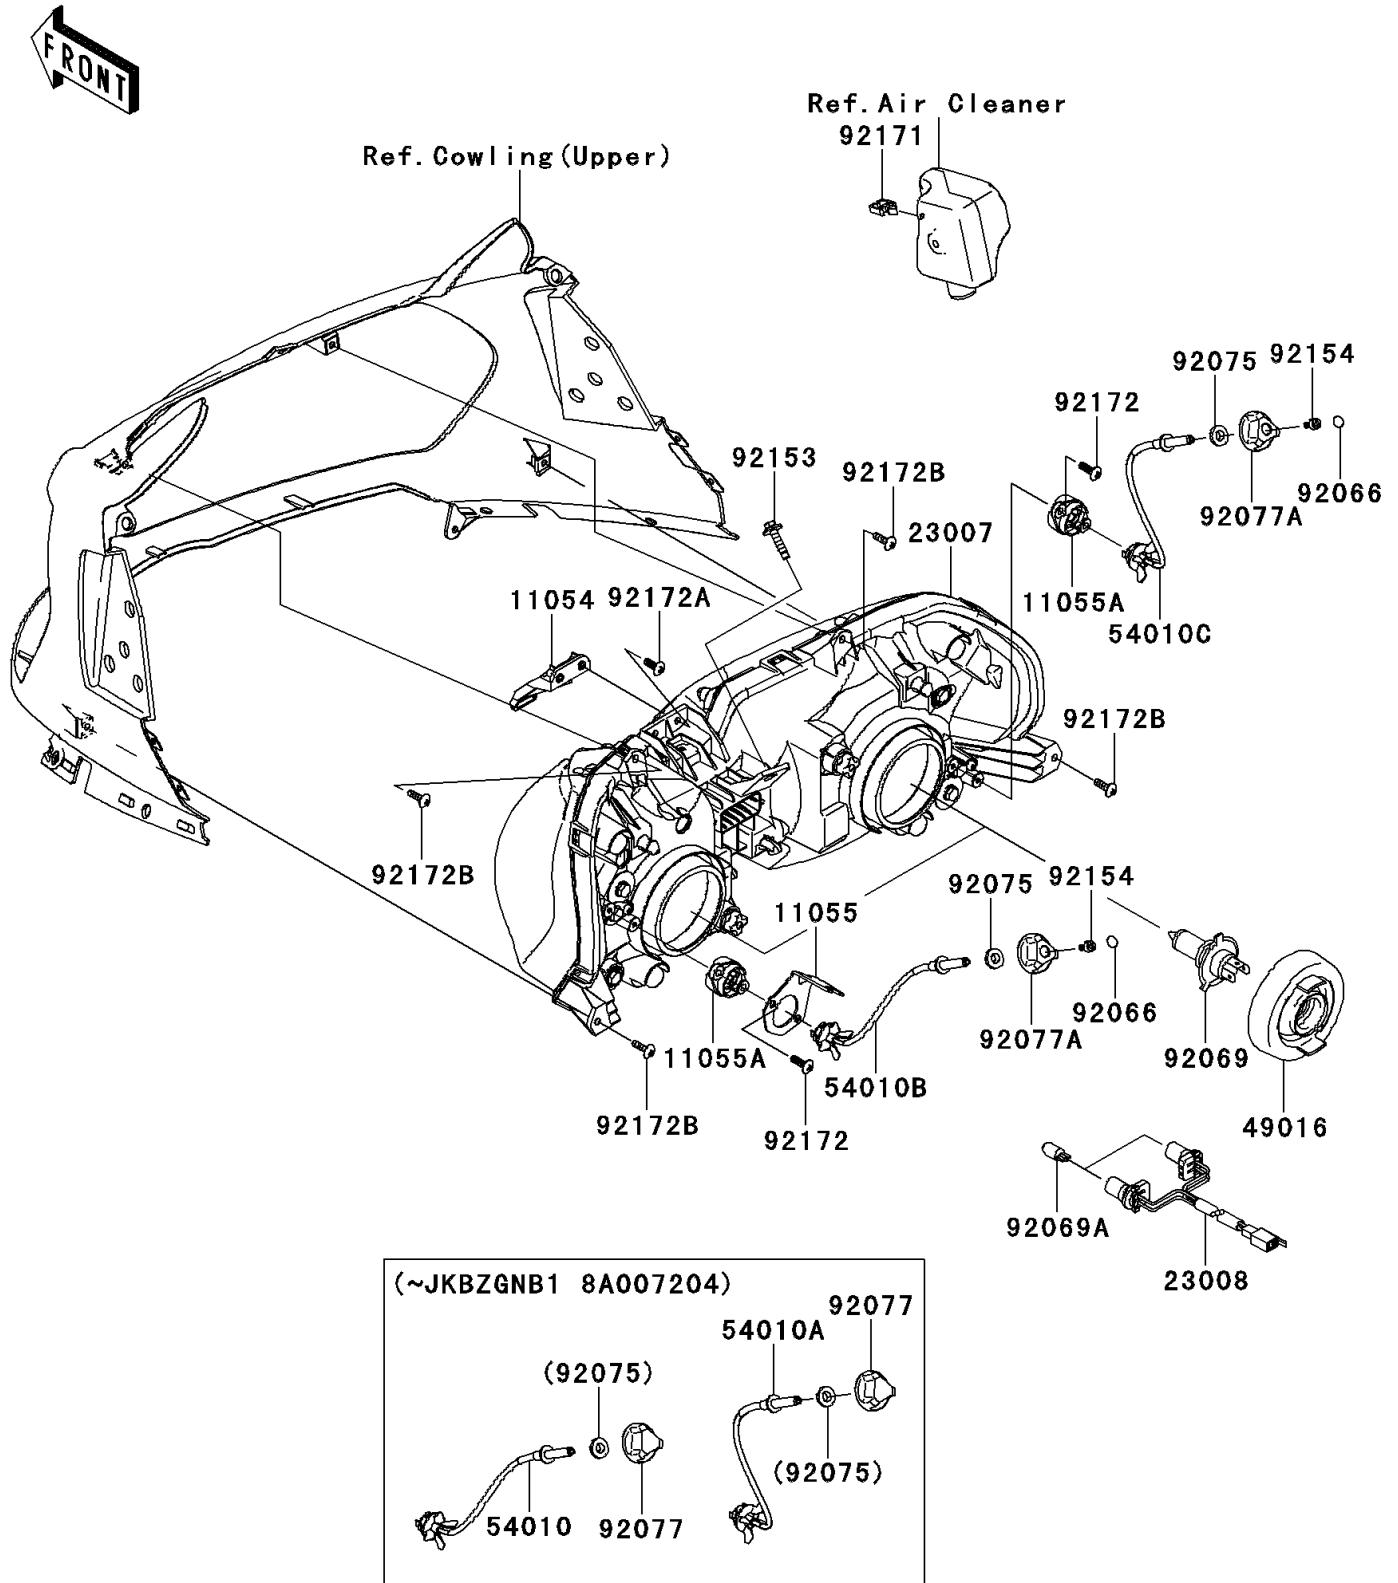

## 2008 Concoors™ 14 PARTS DIAGRAM

Headlight(s)

F2710

## 2008 Concours™ 14 PARTS LIST

Headlight(s)

ITEM NAME	PART NUMBER	QUANTITY
BRACKET,UPP COWLING (Ref # 11054)	11054-1081	1
BRACKET,AIMING CABLE,LH (Ref # 11055)	11055-0234	1
BRACKET,CABLE (Ref # 11055A)	11055-0320	1
LENS-COMP,HEAD LAMP (Ref # 23007)	23007-0108	1
SOCKET-ASSY,HEAD LAMP (Ref # 23008)	23008-0071	1
COVER-SEAL,HEAD LAMP (Ref # 49016)	49016-1209	1
CABLE,AIMING,LH (Ref # 54010)	54010-0090	1
CABLE,AIMING,RH (Ref # 54010A)	54010-0091	1
CABLE,AIMING,LH (Ref # 54010B)	54010-0099	1
CABLE,AIMING,RH (Ref # 54010C)	54010-0100	1
PLUG (Ref # 92066)	92066-0135	1
BULB,12V 60/55W,H4 (Ref # 92069)	92069-1002	1
BULB,12V 5W (Ref # 92069A)	92069-1016	1
DAMPER,8MM (Ref # 92075)	92075-1138	1
KNOB,AIMING (Ref # 92077)	92077-0011	1
KNOB,AIMING (Ref # 92077A)	92077-0015	1
BOLT,FLANGED,6X26.5 (Ref # 92153)	92153-0654	1
BOLT,SOCKET,4X10 (Ref # 92154)	92154-0039	1
CLAMP (Ref # 92171)	92171-1665	1
SCREW,TAPPING,5X16 (Ref # 92172)	92172-0175	1
SCREW,TAPPING,5X14 (Ref # 92172A)	92172-0265	1
SCREW,5X16 (Ref # 92172B)	92172-0322	1