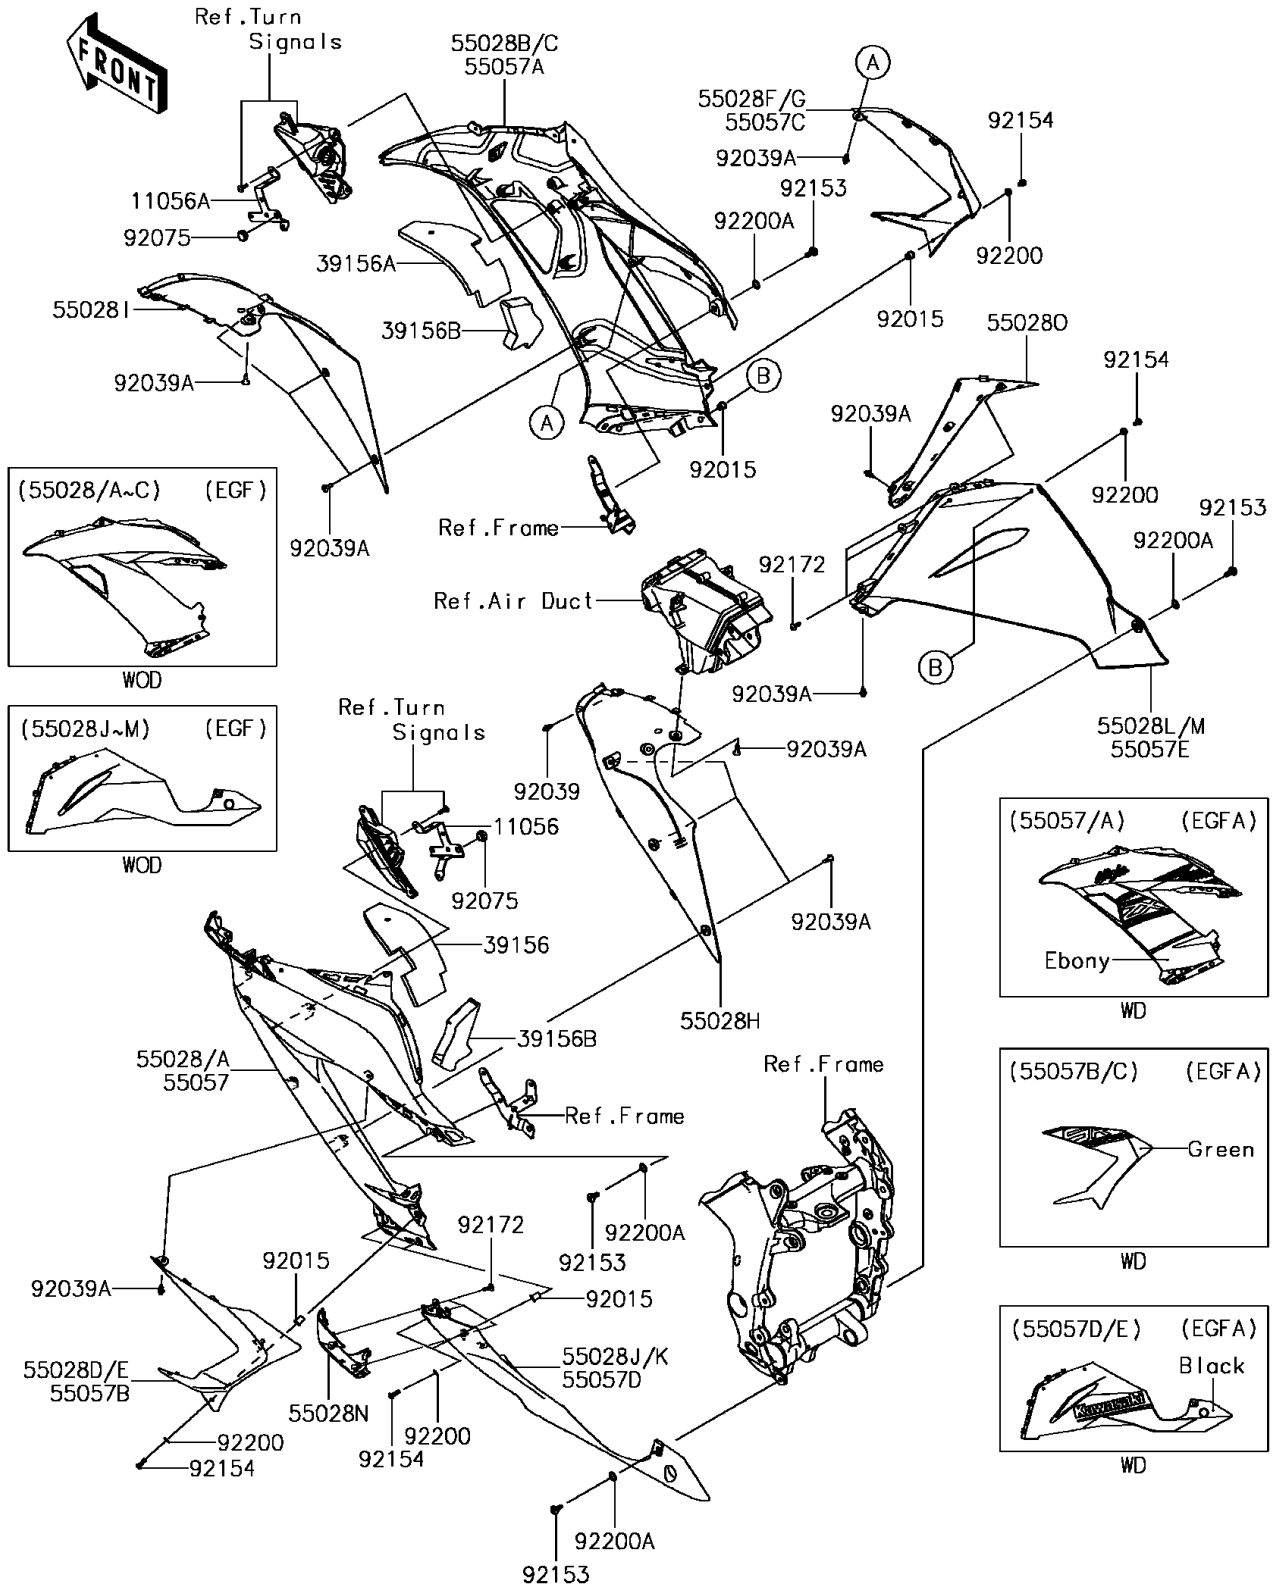

2016 NINJA® ZX™-6R PARTS DIAGRAM

Cowling Lowers(EGF/EGFA)

F2872

2016 NINJA® ZX™-6R PARTS LIST

Cowling Lowers(EGF/EGFA)

ITEM NAME	PART NUMBER	QUANTITY
BRACKET,SIDE COWLING,LH (Ref # 11056)	11056-2186	1
BRACKET,SIDE COWLING,RH (Ref # 11056A)	11056-2187	1
PAD,T10,COWLING LH (Ref # 39156)	39156-0944	1
PAD,T10,COWLING RH (Ref # 39156A)	39156-0945	1
PAD,T20 (Ref # 39156B)	39156-0958	1
COWLING,SIDE,LH,M.M.C.GRAY (Ref # 55028)	55028-0444-51B	1
COWLING,SIDE,LH,L.GREEN (Ref # 55028A)	55028-0444-777	1
COWLING,SIDE,RH,M.M.C.GRAY (Ref # 55028B)	55028-0445-51B	1
COWLING,SIDE,RH,L.GREEN (Ref # 55028C)	55028-0445-777	1
COWLING,FIN,LH,M.M.C.GRAY (Ref # 55028D)	55028-0446-51B	1
COWLING,FIN,LH,L.GREEN (Ref # 55028E)	55028-0446-777	1
COWLING,FIN,RH,M.M.C.GRAY (Ref # 55028F)	55028-0447-51B	1
COWLING,FIN,RH,L.GREEN (Ref # 55028G)	55028-0447-777	1
COWLING,FR,LH (Ref # 55028H)	55028-0448	1
COWLING,FR,RH (Ref # 55028I)	55028-0449	1
COWLING,LWR,LH,M.M.C.GRAY (Ref # 55028J)	55028-0450-51B	1
COWLING,LWR,LH,L.GREEN (Ref # 55028K)	55028-0450-777	1
COWLING,LWR,RH,M.M.C.GRAY (Ref # 55028L)	55028-0451-51B	1
COWLING,LWR,RH,L.GREEN (Ref # 55028M)	55028-0451-777	1
COWLING,LWR,FR,LH (Ref # 55028N)	55028-0452	1
COWLING,LWR,FR,RH (Ref # 55028O)	55028-0453	1
NUT,WELL,5MM (Ref # 92015)	92015-1757	1
RIVET (Ref # 92039)	92039-0051	1
RIVET (Ref # 92039A)	92039-0068	1
DAMPER (Ref # 92075)	92075-1983	1
BOLT,SOCKET,6MM (Ref # 92153)	92153-0489	1
BOLT,SOCKET,5X16 (Ref # 92154)	92154-0209	1
SCREW,TAPPING,5X10 (Ref # 92172)	92172-0262	1
WASHER,NYLON,5.3X11.5X0.5 (Ref # 92200)	92200-0006	1

2016 NINJA® ZX™-6R PARTS LIST

Cowling Lowers(EGF/EGFA)

ITEM NAME	PART NUMBER	QUANTITY
WASHER,10.4X15.9X0.5 (Ref # 92200A)	92200-0157	1