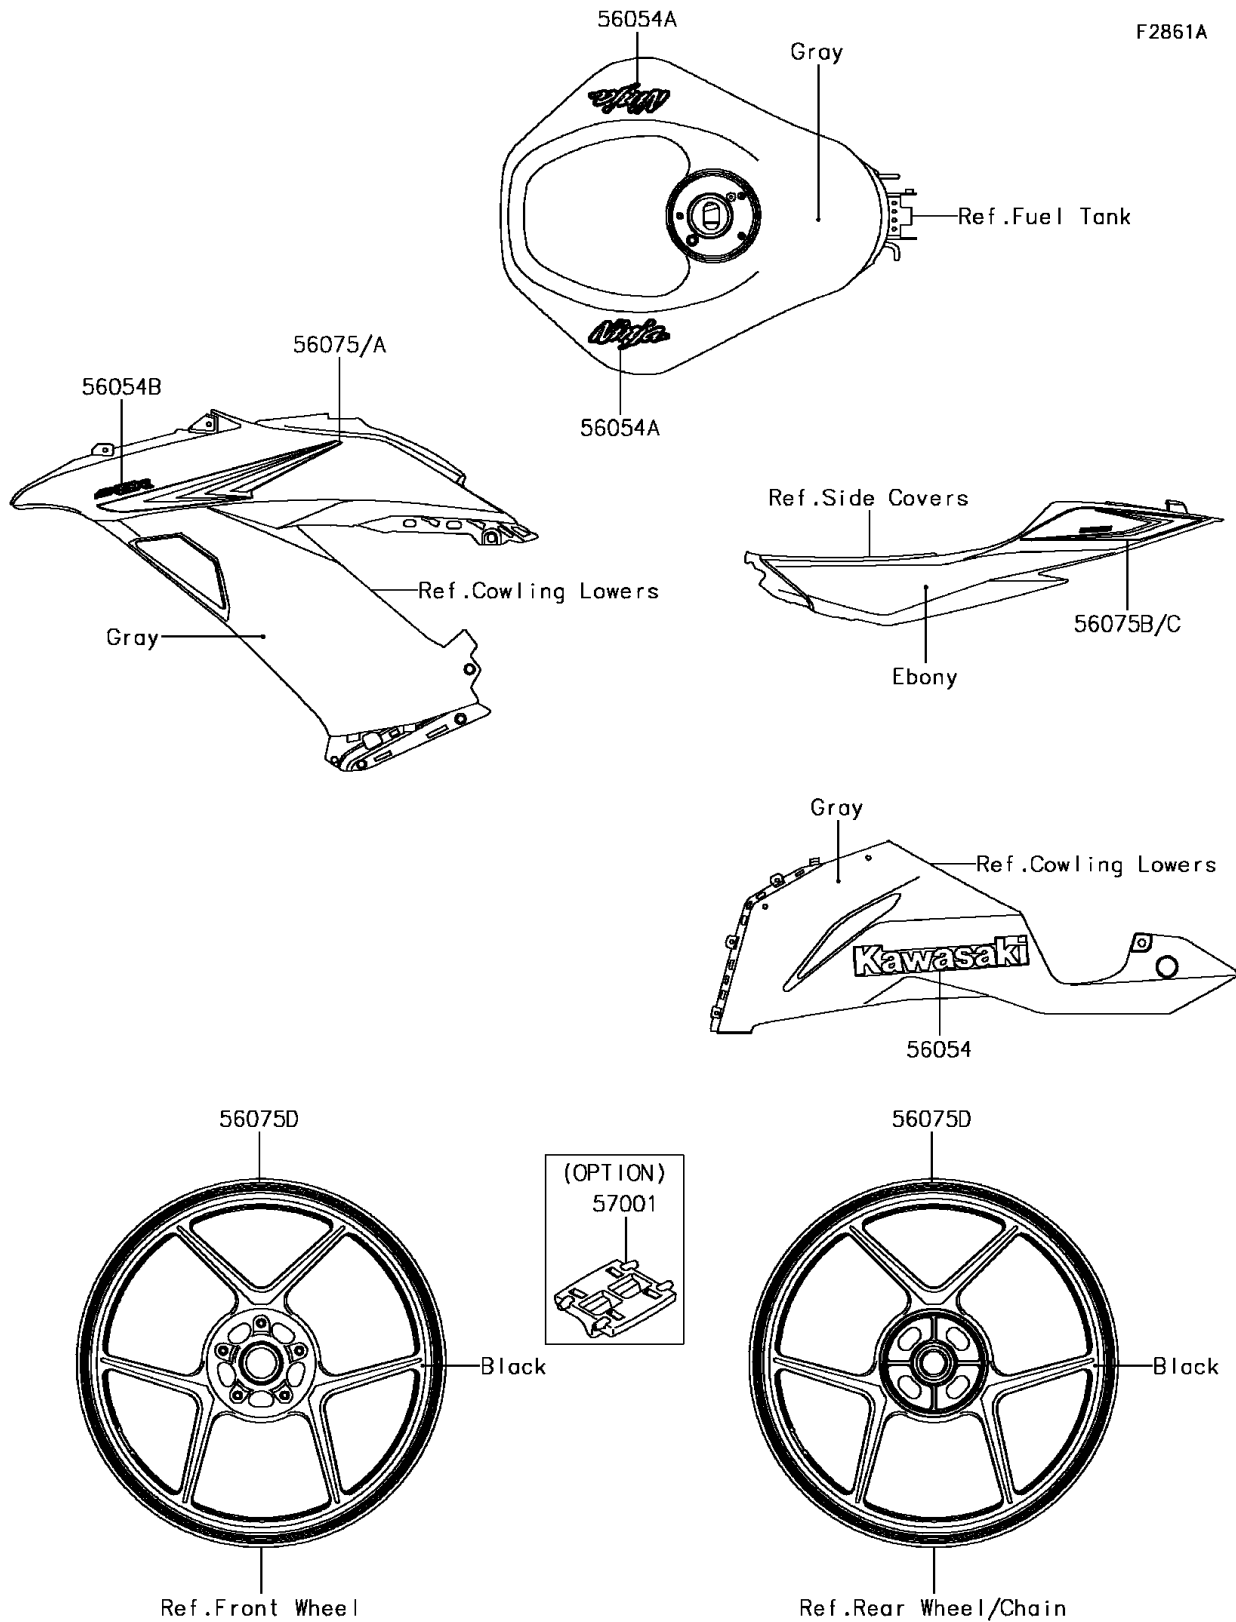

2016 NINJA® ZX™-6R PARTS DIAGRAM

Decals(Gray)(EGF)

2016 NINJA® ZX™-6R PARTS LIST

Decals(Gray)(EGF)

ITEM NAME	PART NUMBER	QUANTITY
MARK,LWR COWL.,KAWASAKI (Ref # 56054)	56054-1667	1
MARK,FUEL TANK,NINJA (Ref # 56054A)	56054-1903	1
MARK,SIDE COWL.,ZX-6R (Ref # 56054B)	56054-1904	1
PATTERN,SIDE COWL.,LH (Ref # 56075)	56075-1149	1
PATTERN,SIDE COWL.,RH (Ref # 56075A)	56075-1150	1
PATTERN,TAIL COVER,LH (Ref # 56075B)	56075-1151	1
PATTERN,TAIL COVER,RH (Ref # 56075C)	56075-1152	1
PATTERN,WHEEL,GREEN,4X1353 (Ref # 56075D)	56075-1464	1
RIM STRIPE APPLICATOR (Ref # 57001)	57001-1752	1