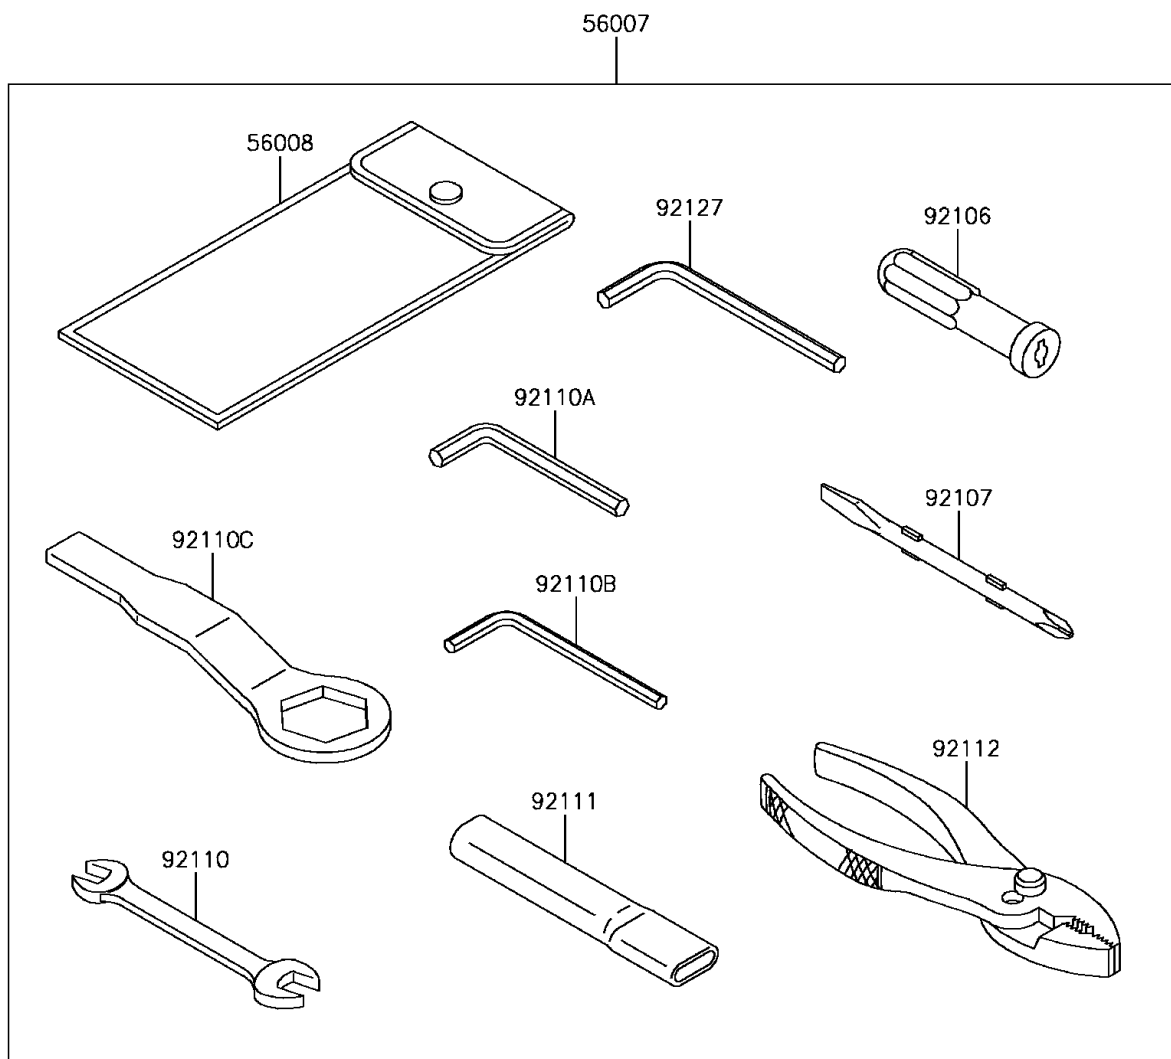

2016 NINJA® ZX™-6R PARTS DIAGRAM

Owner's Tools

F2810

2016 NINJA® ZX™-6R PARTS LIST

Owner's Tools

ITEM NAME	PART NUMBER	QUANTITY
TOOL-KIT (Ref # 56007)	56007-0115	1
BAG,TOOL (Ref # 56008)	56008-0036	1
GASKET-LIQUID,TB1211F,CLEAR (Ref # 92104)	92104-0004	1
GASKET-LIQUID,TB1216B,BLACK (Ref # 92104A)	92104-1064	1
GRIP-SCREW DRIVER (Ref # 92106)	92106-0004	1
TOOL-DRIVER,#2PHILLIPS&SLOT (Ref # 92107)	92107-0019	1
TOOL-WRENCH,OPEN END,10X12 (Ref # 92110)	92110-0564	1
TOOL-WRENCH,ALLEN,5MM (Ref # 92110A)	92110-0566	1
TOOL-WRENCH,ALLEN,4MM (Ref # 92110B)	92110-0567	1
TOOL-WRENCH,BOX END,32MM (Ref # 92110C)	92110-0568	1
TOOL-BAR,WRENCH (Ref # 92111)	92111-0008	1
TOOL-PLIERS (Ref # 92112)	92112-0007	1
TOOL-WRENCH,ALLEN,6MM (Ref # 92127)	92127-003	1