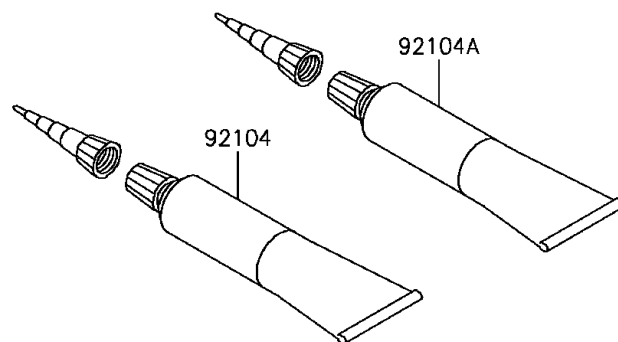

2016 NINJA® ZX™-6R PARTS DIAGRAM

Owner's Tools

F2810

2016 NINJA® ZX™-6R PARTS LIST

Owner's Tools

ITEM NAME	PART NUMBER	QUANTITY
TOOL-KIT (Ref # 56007)	56007-0115	1
BAG,TOOL (Ref # 56008)	56008-0036	1
GASKET-LIQUID,TB1211F,CLEAR (Ref # 92104)	92104-0004	1
GASKET-LIQUID,TB1216B,BLACK (Ref # 92104A)	92104-1064	1
GRIP-SCREW DRIVER (Ref # 92106)	92106-0004	1
TOOL-DRIVER,#2PHILLIPS&SLOT (Ref # 92107)	92107-0019	1
TOOL-WRENCH,OPEN END,10X12 (Ref # 92110)	92110-0564	1
TOOL-WRENCH,ALLEN,5MM (Ref # 92110A)	92110-0566	1
TOOL-WRENCH,ALLEN,4MM (Ref # 92110B)	92110-0567	1
TOOL-WRENCH,BOX END,32MM (Ref # 92110C)	92110-0568	1
TOOL-BAR,WRENCH (Ref # 92111)	92111-0008	1
TOOL-PLIERS (Ref # 92112)	92112-0007	1
TOOL-WRENCH,ALLEN,6MM (Ref # 92127)	92127-003	1