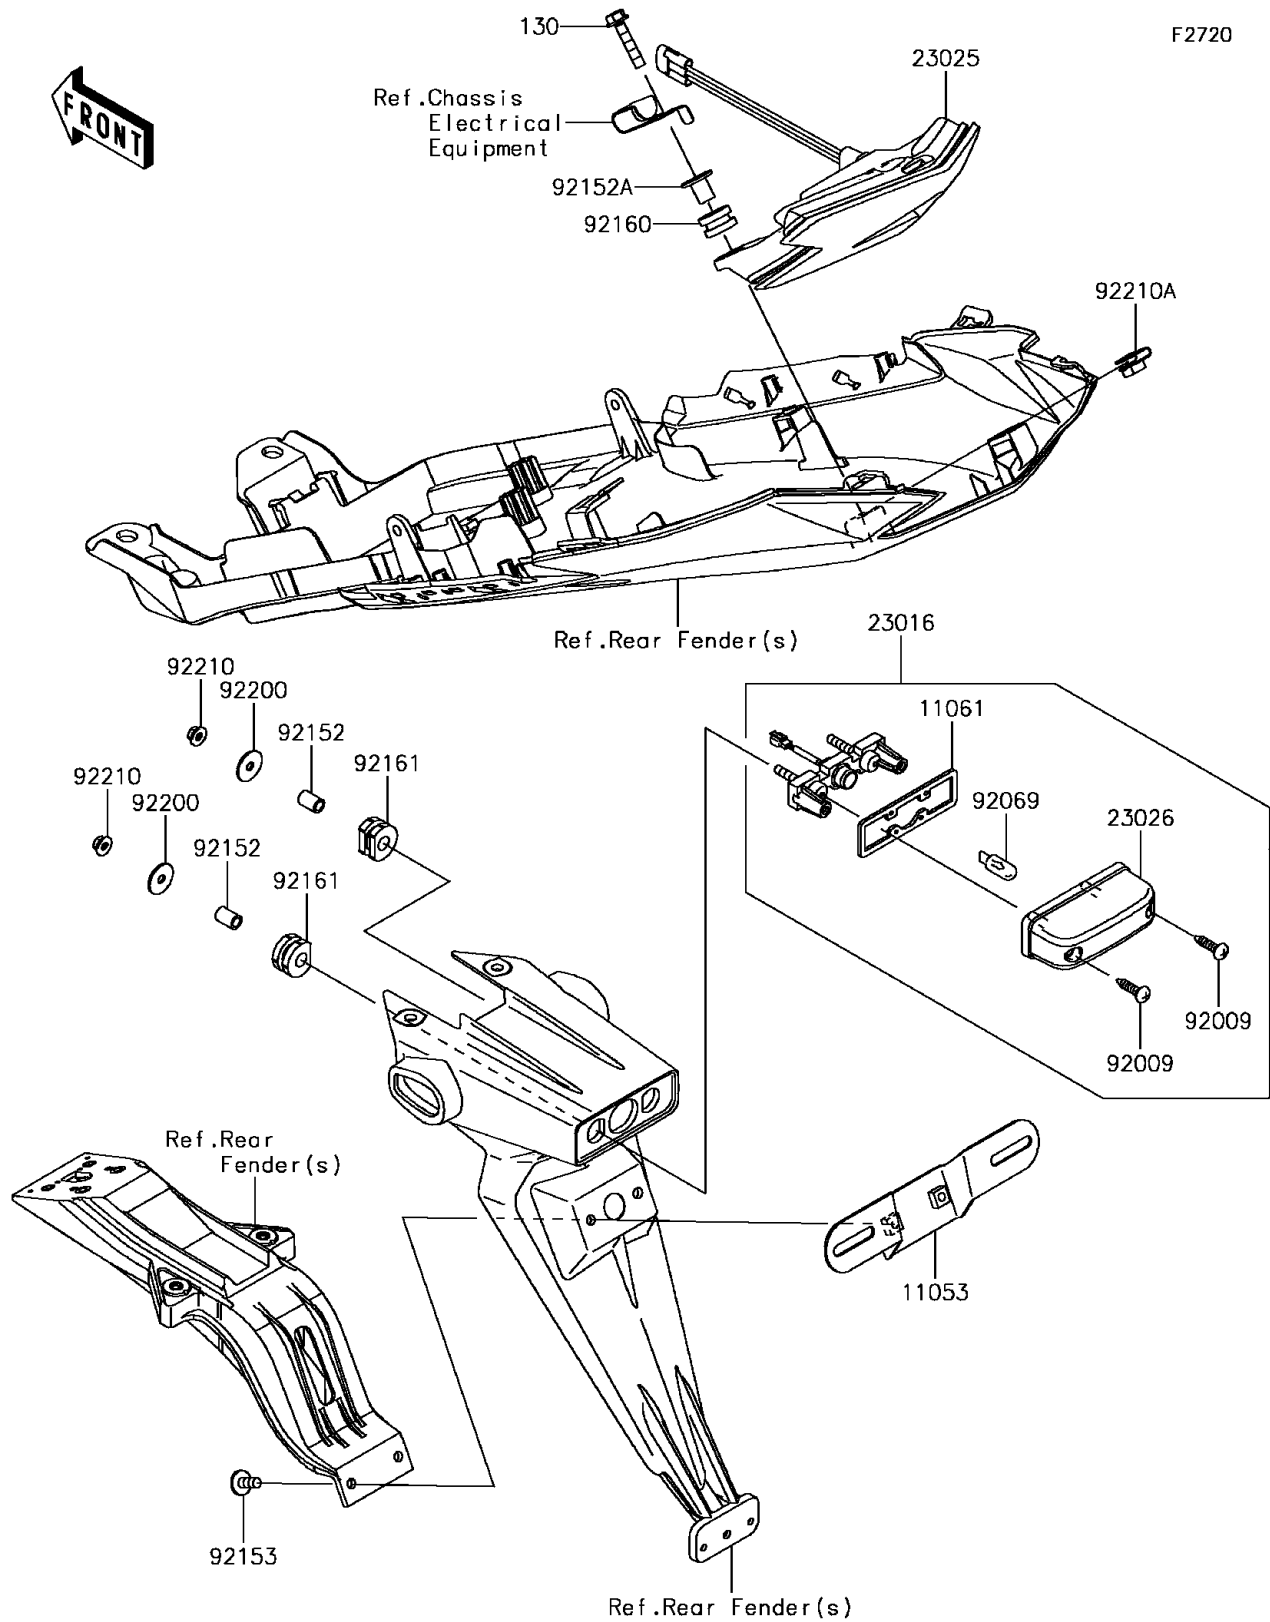

2016 NINJA® ZX™-6R PARTS DIAGRAM

Taillight(s)

2016 NINJA® ZX™-6R PARTS LIST

Taillight(s)

ITEM NAME	PART NUMBER	QUANTITY
BRACKET,LICENSE (Ref # 11053)	11053-0400	1
GASKET,LICENSE LAMP (Ref # 11061)	11061-0329	1
BOLT-FLANGED,6X30 (Ref # 130)	130BB0630	1
LAMP-ASSY,LICENSE (Ref # 23016)	23016-0020	1
LAMP-TAIL,LED (Ref # 23025)	23025-0345	1
LENS,LICENSE LAMP (Ref # 23026)	23026-0014	1
SCREW,TAPPING,4X16 (Ref # 92009)	92009-1605	1
BULB,12V 5W (Ref # 92069)	92069-1016	1
COLLAR,6X9X13.3 (Ref # 92152)	92152-0617	1
COLLAR (Ref # 92152A)	92152-0703	1
BOLT,SOCKET,6X14 (Ref # 92153)	92153-1446	1
DAMPER,10X20X12 (Ref # 92160)	92160-1167	1
DAMPER (Ref # 92161)	92161-0776	1
WASHER,5.5X20X1.2 (Ref # 92200)	92200-0284	1
NUT,FLANGED,5MM (Ref # 92210)	92210-0007	1
NUT,6MM (Ref # 92210A)	92210-0277	1