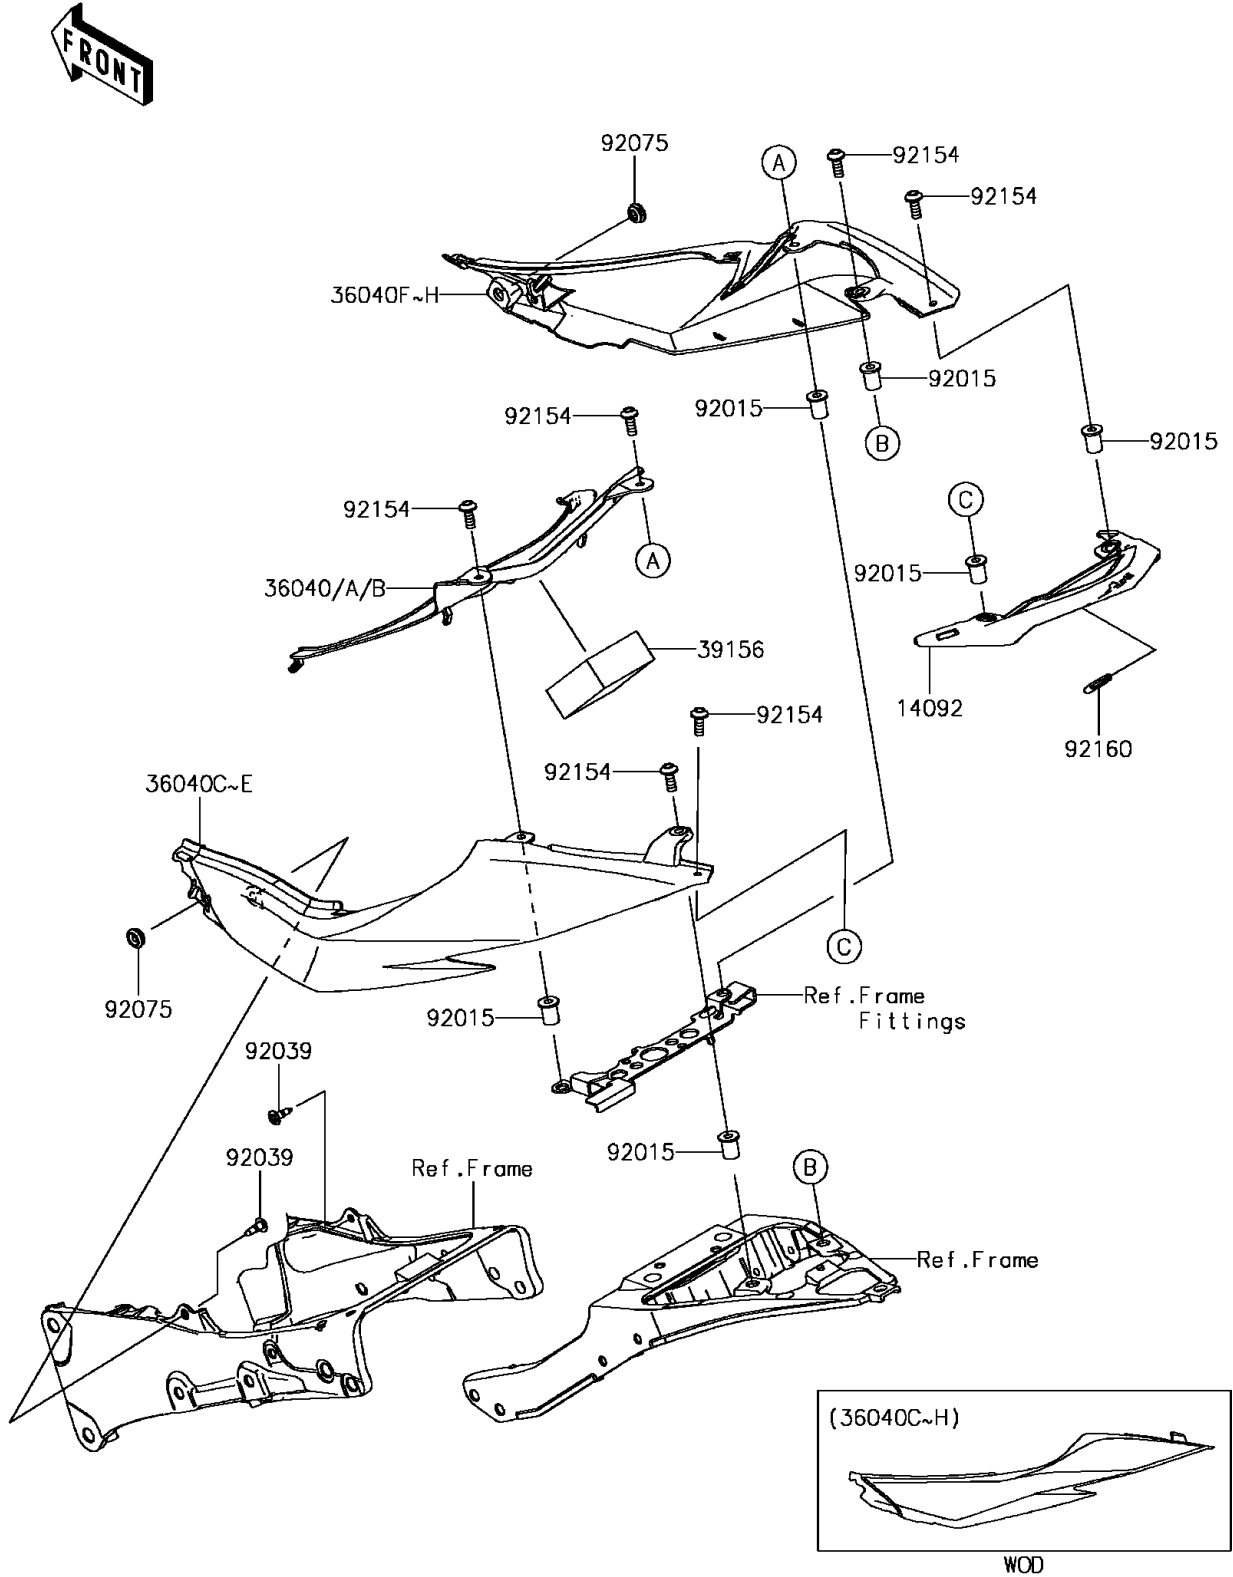

2016 NINJA® ZX™-6R PARTS DIAGRAM

Side Covers

F2611

2016 NINJA® ZX™-6R PARTS LIST

Side Covers

ITEM NAME	PART NUMBER	QUANTITY
COVER,RR (Ref # 14092)	14092-0989	1
COVER-TAIL,CNT,F.EBONY (Ref # 36040)	36040-0093-45L	1
COVER-TAIL,LH,F.EBONY (Ref # 36040C)	36040-0133-45L	1
COVER-TAIL,RH,F.EBONY (Ref # 36040F)	36040-0134-45L	1
PAD,CNT COVER (Ref # 39156)	39156-0529	1
NUT,WELL,5MM (Ref # 92015)	92015-1757	1
RIVET (Ref # 92039)	92039-0068	1
DAMPER,6X16X7 (Ref # 92075)	92075-1011	1
BOLT,SOCKET,5X16 (Ref # 92154)	92154-0209	1
DAMPER (Ref # 92160)	92160-1190	1