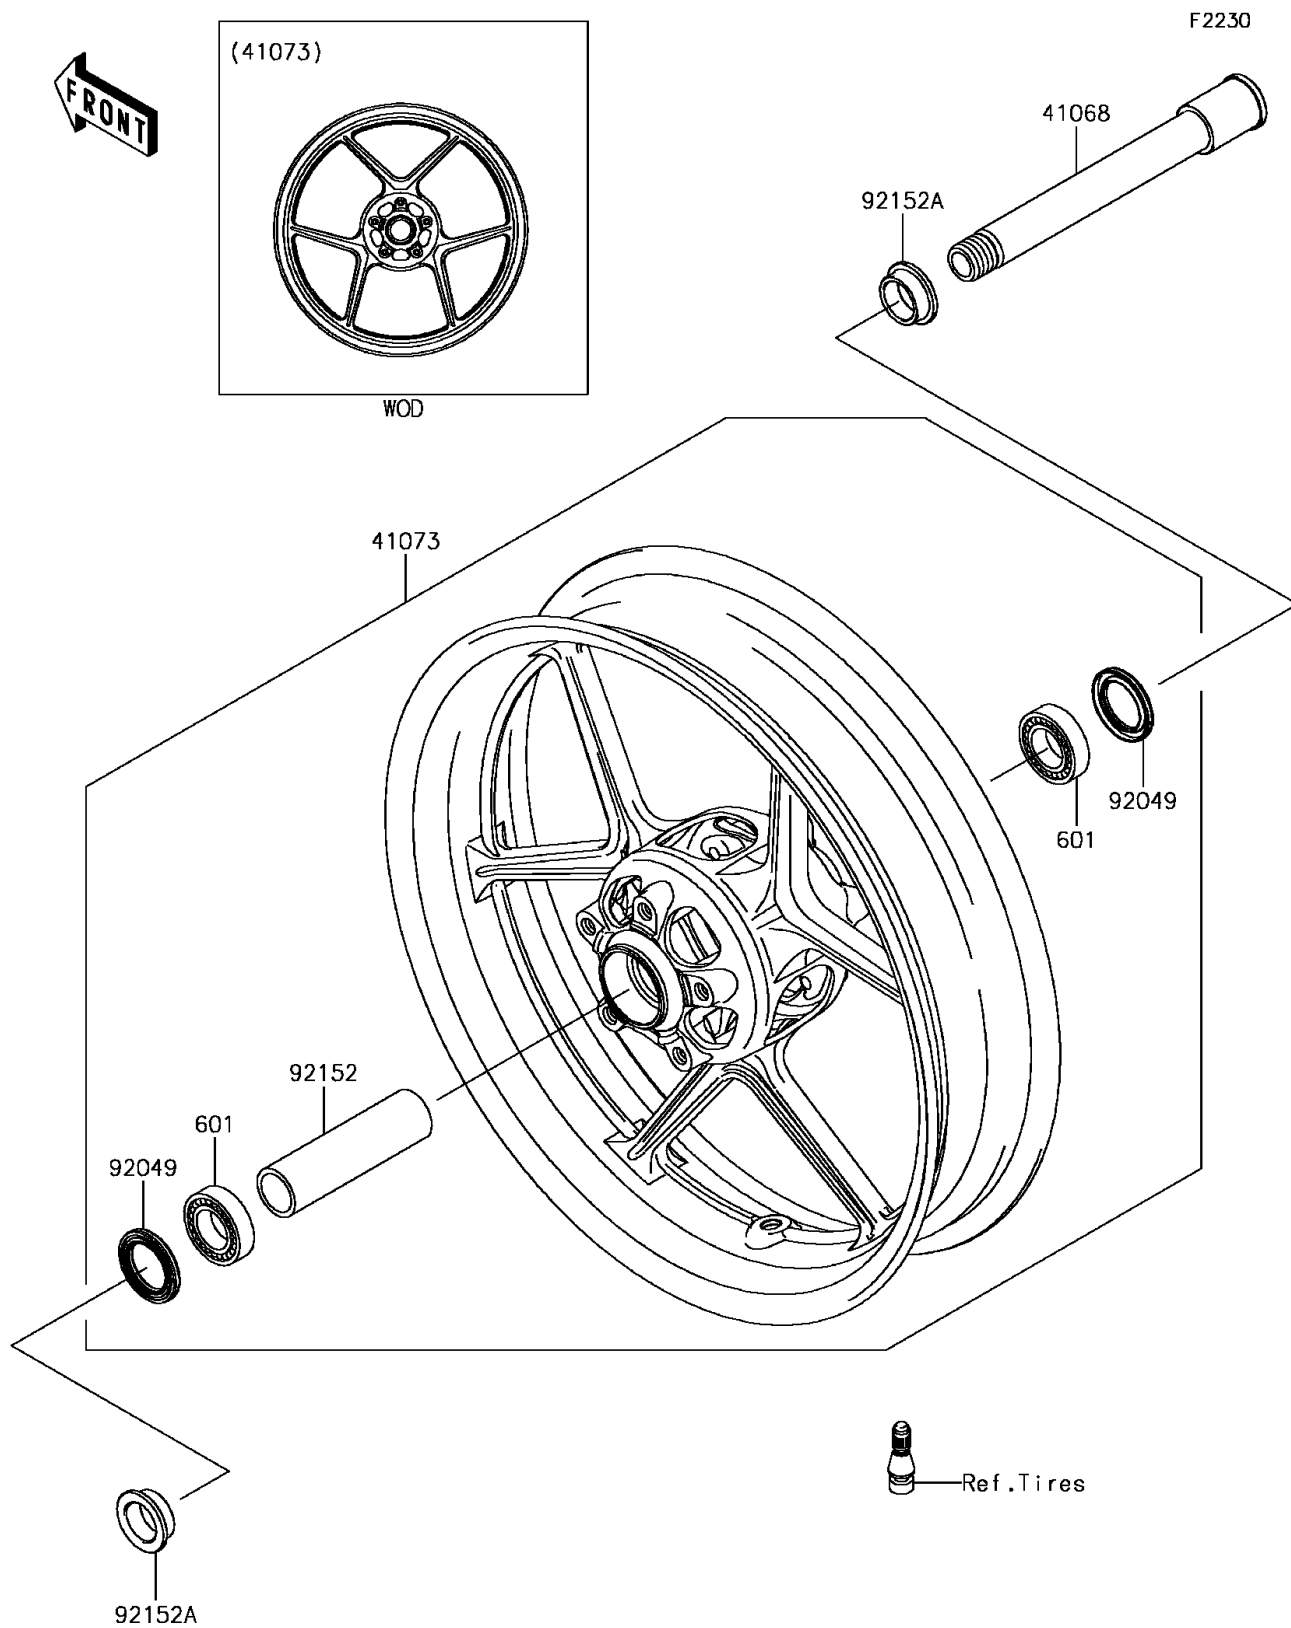

2016 NINJA® ZX™-6R PARTS DIAGRAM

Front Wheel

2016 NINJA® ZX™-6R PARTS LIST

Front Wheel

| ITEM NAME | PART NUMBER | QUANTITY |
|---------------------------------------|----------------|----------|
| AXLE,FR (Ref # 41068) | 41068-1463 | 1 |
| WHEEL-ASSY,FR,G.BLACK (Ref # 41073) | 41073-0596-18F | 1 |
| BEARING-BALL,#6005UU (Ref # 601) | 601B6005UU | 1 |
| SEAL-OIL,BJN-C2 32X47X5 (Ref # 92049) | 92049-0050 | 1 |
| COLLAR,FR HUB,L=115 (Ref # 92152) | 92152-0242 | 1 |
| COLLAR,FR AXLE,L=13 (Ref # 92152A) | 92152-1470 | 1 |