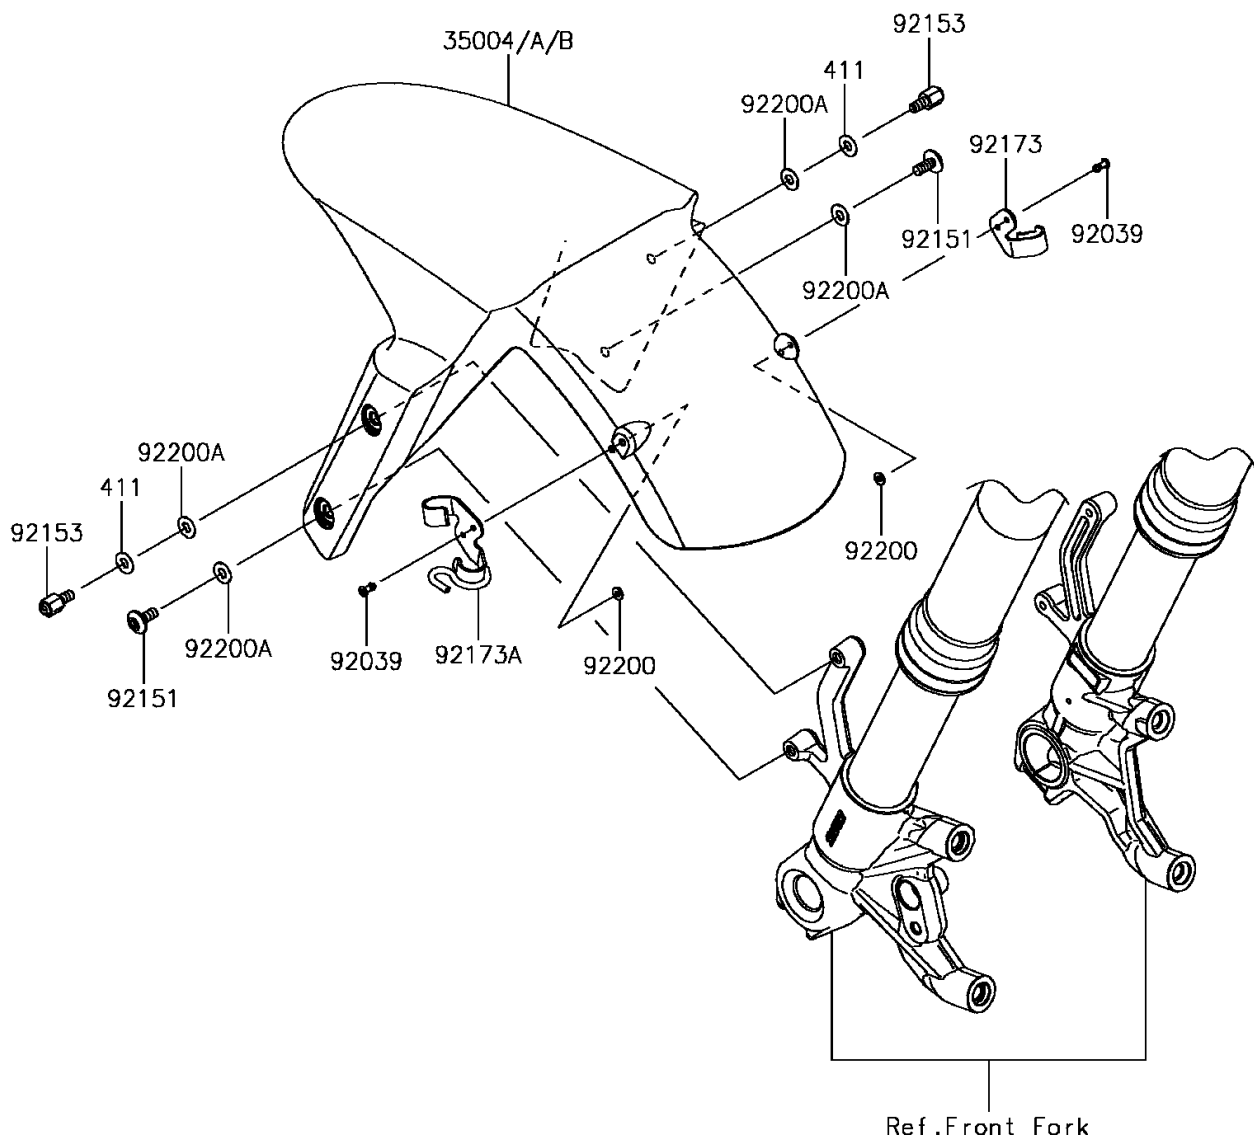

## 2016 NINJA® ZX™-6R PARTS DIAGRAM

Front Fender(s)

F2171

## 2016 NINJA® ZX™-6R PARTS LIST

Front Fender(s)

ITEM NAME	PART NUMBER	QUANTITY
FENDER-FRONT,M.M.C.GRAY (Ref # 35004)	35004-0310-51B	1
FENDER-FRONT,L.GREEN (Ref # 35004B)	35004-0310-777	1
WASHER-PLAIN,6MM (Ref # 411)	411AB0600	1
RIVET (Ref # 92039)	92039-1231	1
BOLT,SOCKET,6X14 (Ref # 92151)	92151-1654	1
BOLT,6MM (Ref # 92153)	92153-0335	1
CLAMP,FR FENDER,RH (Ref # 92173)	92173-0984	1
CLAMP,FR FENDER,LH (Ref # 92173A)	92173-1065	1
WASHER,3.5X8X1 (Ref # 92200)	92200-1251	1
WASHER,6.5X14X1 (Ref # 92200A)	92200-1388	1