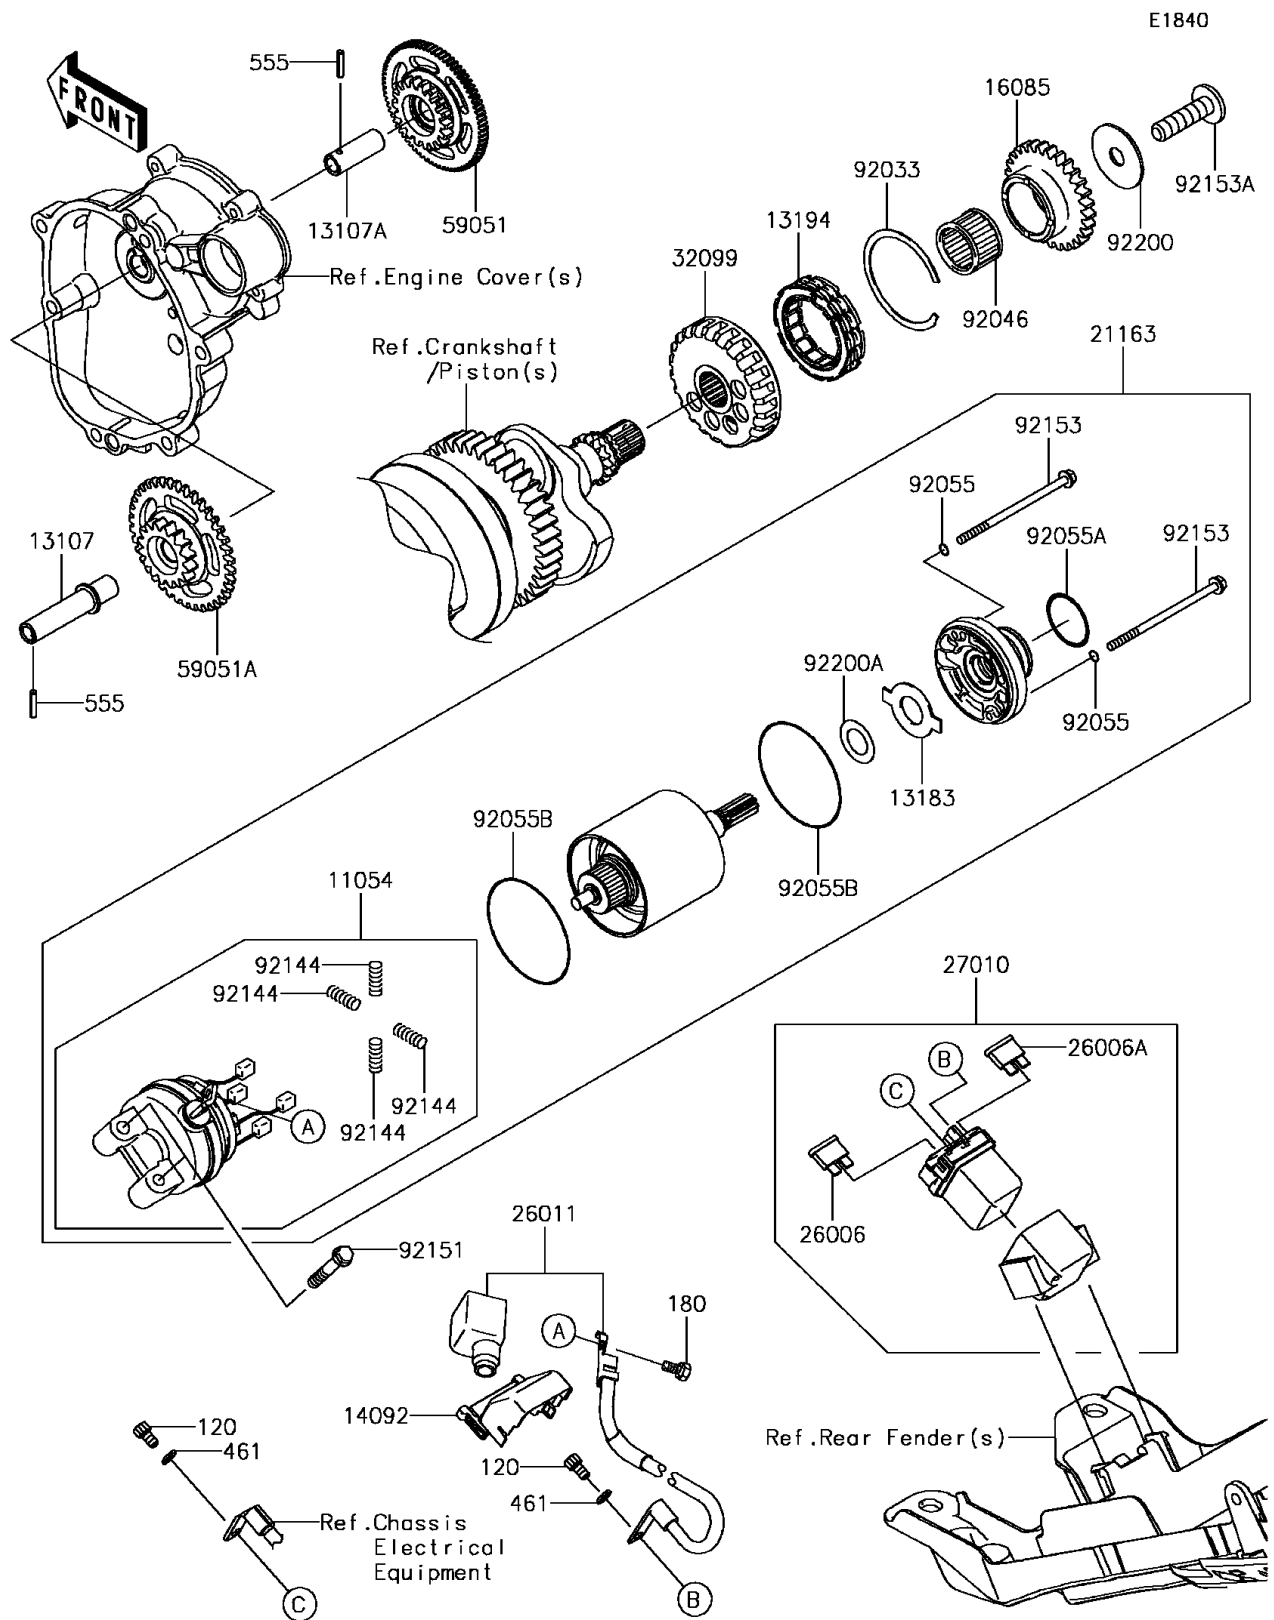

2016 NINJA® ZX™-6R PARTS DIAGRAM

Starter Motor

2016 NINJA® ZX™-6R PARTS LIST

Starter Motor

ITEM NAME	PART NUMBER	QUANTITY
BRACKET (Ref # 11054)	11054-1175	1
BOLT-SOCKET,5X10 (Ref # 120)	120CB0510	1
SHAFT,ONEWAY CLUTCH SIDE (Ref # 13107)	13107-0168	1
SHAFT,STARTER SIDE (Ref # 13107A)	13107-0174	1
PLATE (Ref # 13183)	13183-1460	1
CLUTCH-ONEWAY (Ref # 13194)	13194-3705	1
COVER (Ref # 14092)	14092-0109	1
GEAR,29T (Ref # 16085)	16085-0101	1
BOLT-UPSET-WS,5X10 (Ref # 180)	180BA0510	1
STARTER-ELECTRIC (Ref # 21163)	21163-0734	1
FUSE,MINI BLADE,15A,BLUE (Ref # 26006)	26006-0001	1
FUSE,MINI BLADE,30A,GREEN (Ref # 26006A)	26006-1080	1
WIRE-LEAD (Ref # 26011)	26011-0783	1
SWITCH,MAGNETIC (Ref # 27010)	27010-0794	1
CASE,STARTER CLUTCH (Ref # 32099)	32099-0026	1
WASHER-SPRING,5MM (Ref # 461)	461DB0500	1
PIN-SPRING,3X16 (Ref # 555)	555A0316	1
GEAR-SPUR,STARTER SIDE (Ref # 59051)	59051-0094	1
GEAR-SPUR,ONEWAY CLUTCH SIDE (Ref # 59051A)	59051-0728	1
RING-SNAP (Ref # 92033)	92033-3731	1
BEARING-NEEDLE,RS263020 (Ref # 92046)	92046-0004	1
RING-O,STARTER (Ref # 92055)	92055-0013	1
RING-O (Ref # 92055A)	92055-0126	1
RING-O (Ref # 92055B)	92055-1455	1
SPRING,BRUSH (Ref # 92144)	92144-1423	1
BOLT,6X35 (Ref # 92151)	92151-1874	1
BOLT (Ref # 92153)	92153-0405	1
BOLT,TORX,10X38 (Ref # 92153A)	92153-1521	1
WASHER,10.5X37X1.6 (Ref # 92200)	92200-0238	1

2016 NINJA® ZX™-6R PARTS LIST

Starter Motor

ITEM NAME	PART NUMBER	QUANTITY
WASHER (Ref # 92200A)	92200-1019	1