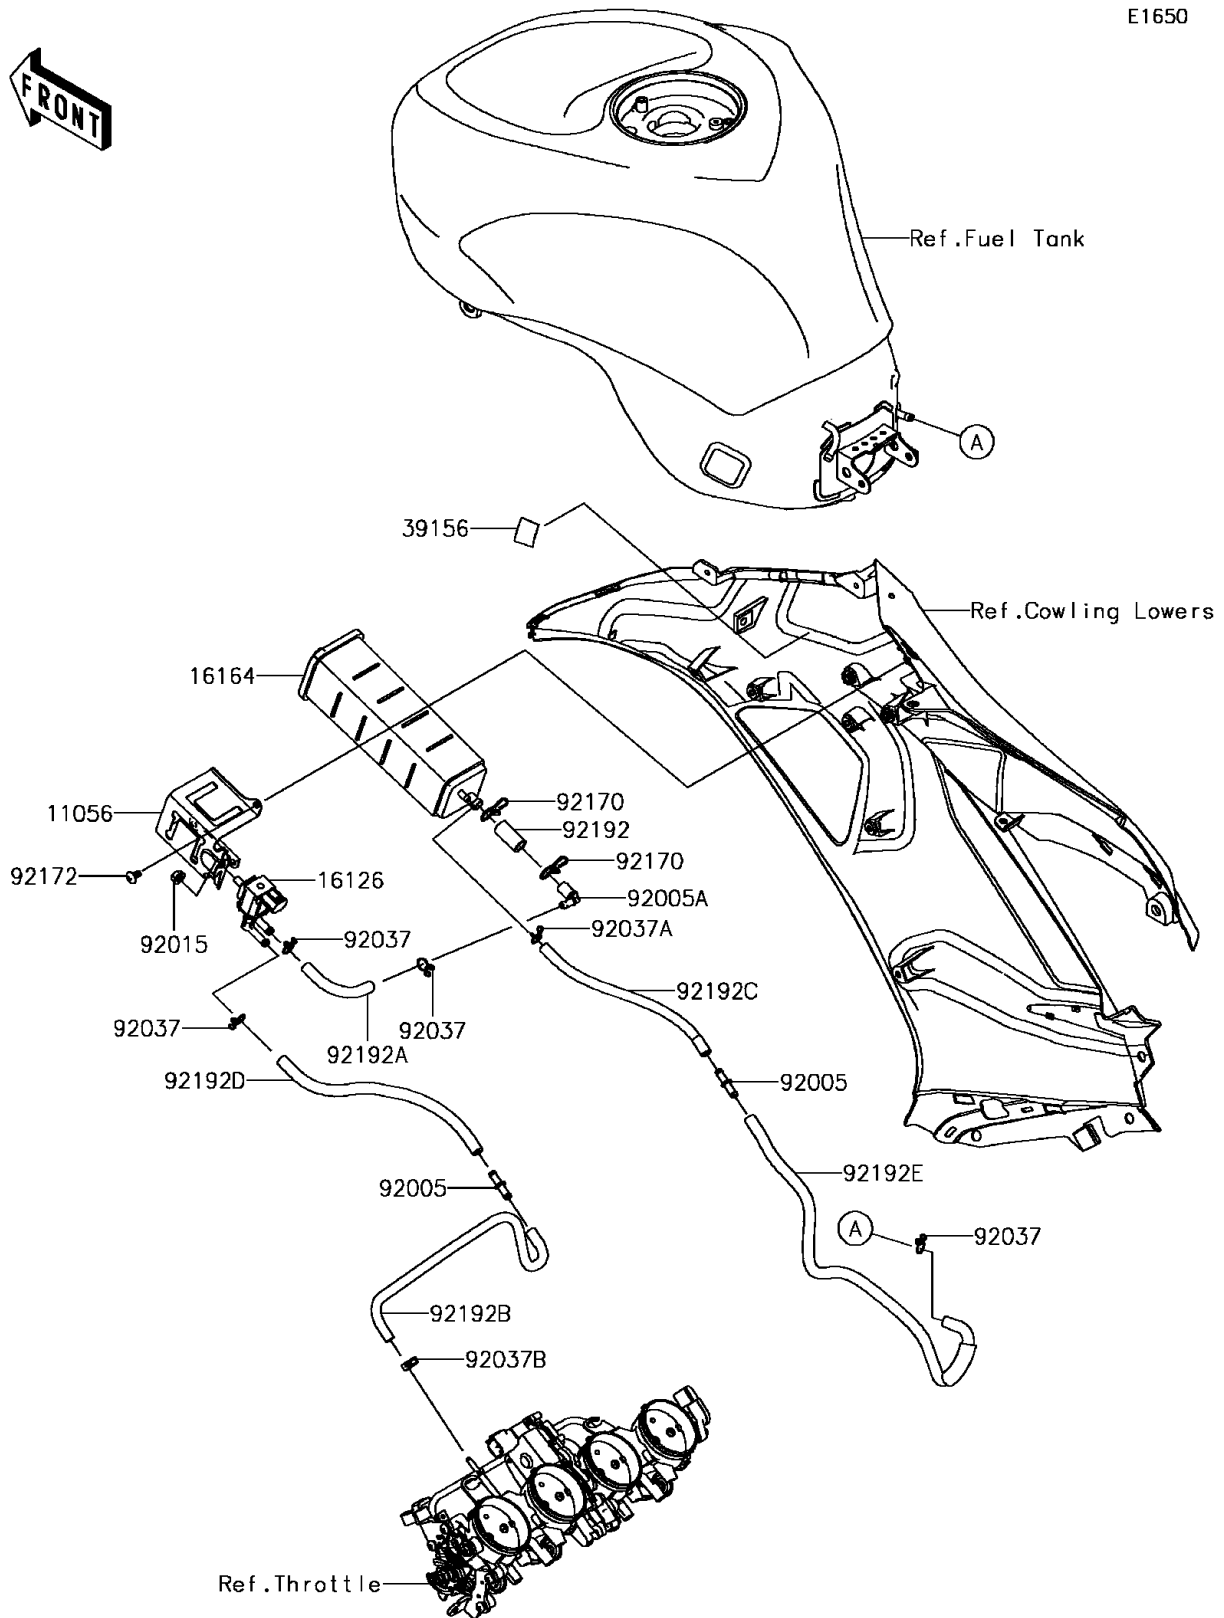

2016 NINJA® ZX™-6R PARTS DIAGRAM

Fuel Evaporative System(CA)

E1650

2016 NINJA® ZX™-6R PARTS LIST

Fuel Evaporative System(CA)

ITEM NAME	PART NUMBER	QUANTITY
BRACKET,CANISTER (Ref # 11056)	11056-2018	1
VALVE,SOLENOID (Ref # 16126)	16126-0705	1
CANISTER (Ref # 16164)	16164-0009	1
PAD,20X30X3 (Ref # 39156)	39156-0749	1
FITTING (Ref # 92005)	92005-0721	1
FITTING (Ref # 92005A)	92005-0753	1
NUT,FLANGED,6MM (Ref # 92015)	92015-1367	1
CLAMP,TUBE (Ref # 92037)	92037-147	1
CLAMP (Ref # 92037A)	92037-1712	1
CLAMP,7.8MM (Ref # 92037B)	92037-2116	1
CLAMP (Ref # 92170)	92170-1695	1
SCREW,TAPPING,5X10 (Ref # 92172)	92172-0262	1
TUBE,9X14.4X30 (Ref # 92192)	92192-1148	1
TUBE,5X10.4X80 (Ref # 92192A)	92192-1149	1
TUBE,3.5X8.9X410 (Ref # 92192B)	92192-1150	1
TUBE,4X9.2X200 (Ref # 92192C)	92192-1151	1
TUBE,5X10.4X220 (Ref # 92192D)	92192-1229	1
TUBE,5X10.4X535 (Ref # 92192E)	92192-1261	1