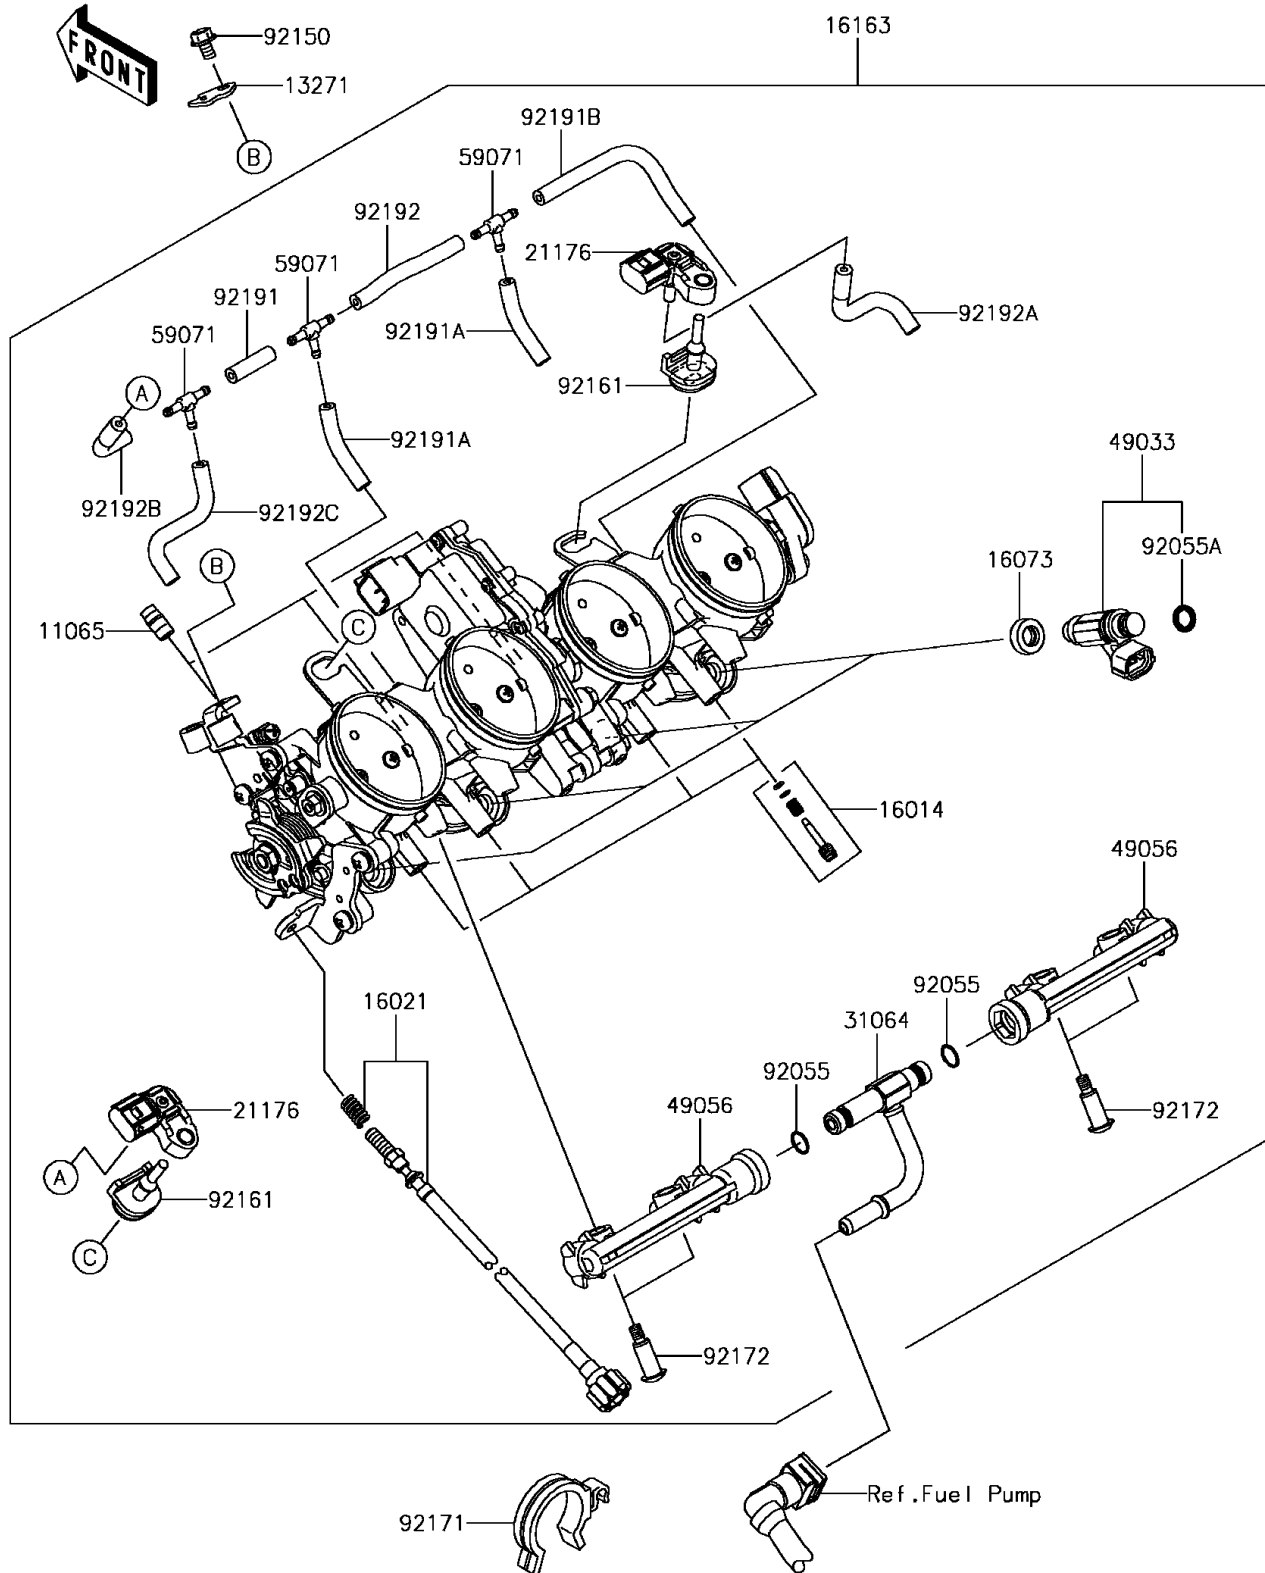

2016 NINJA® ZX™-6R PARTS DIAGRAM

Throttle(US,CN)

E1510

2016 NINJA® ZX™-6R PARTS LIST

Throttle(US,CN)

ITEM NAME	PART NUMBER	QUANTITY
CAP (Ref # 11065)	11065-0018	1
PLATE (Ref # 13271)	13271-0559	1
SCREW-PILOT AIR (Ref # 16014)	16014-0002	1
SCREW-THROTTLE STOP (Ref # 16021)	16021-0028	1
INSULATOR (Ref # 16073)	16073-3707	1
THROTTLE-ASSY,TTK38 (Ref # 16163)	16163-0772	1
SENSOR,PRESSURE (Ref # 21176)	21176-0111	1
PIPE-COMP (Ref # 31064)	31064-0622	1
NOZZLE-INJECTION (Ref # 49033)	49033-0012	1
PIPE-INJECTION (Ref # 49056)	49056-0014	1
JOINT,3WAY,T (Ref # 59071)	59071-3752	1
RING-O (Ref # 92055)	92055-0064	1
RING-O,INJECTION NOZZLE (Ref # 92055A)	92055-1622	1
BOLT,5X8 (Ref # 92150)	92150-1406	1
DAMPER (Ref # 92161)	92161-0673	1
CLAMP (Ref # 92171)	92171-0359	1
SCREW,PIPE INJECTION (Ref # 92172)	92172-0064	1
TUBE,3X7X25 (Ref # 92191)	92191-0020	1
TUBE,3X7X40 (Ref # 92191A)	92191-0022	1
TUBE,3X7X100 (Ref # 92191B)	92191-0023	1
TUBE,3X7X72 (Ref # 92192)	92192-0739	1
TUBE,THROB0 RH-SENSOR (Ref # 92192A)	92192-0840	1
TUBE,THROB0 LH-JOINT (Ref # 92192B)	92192-0841	1
TUBE,SENSOR-JOINT (Ref # 92192C)	92192-0842	1