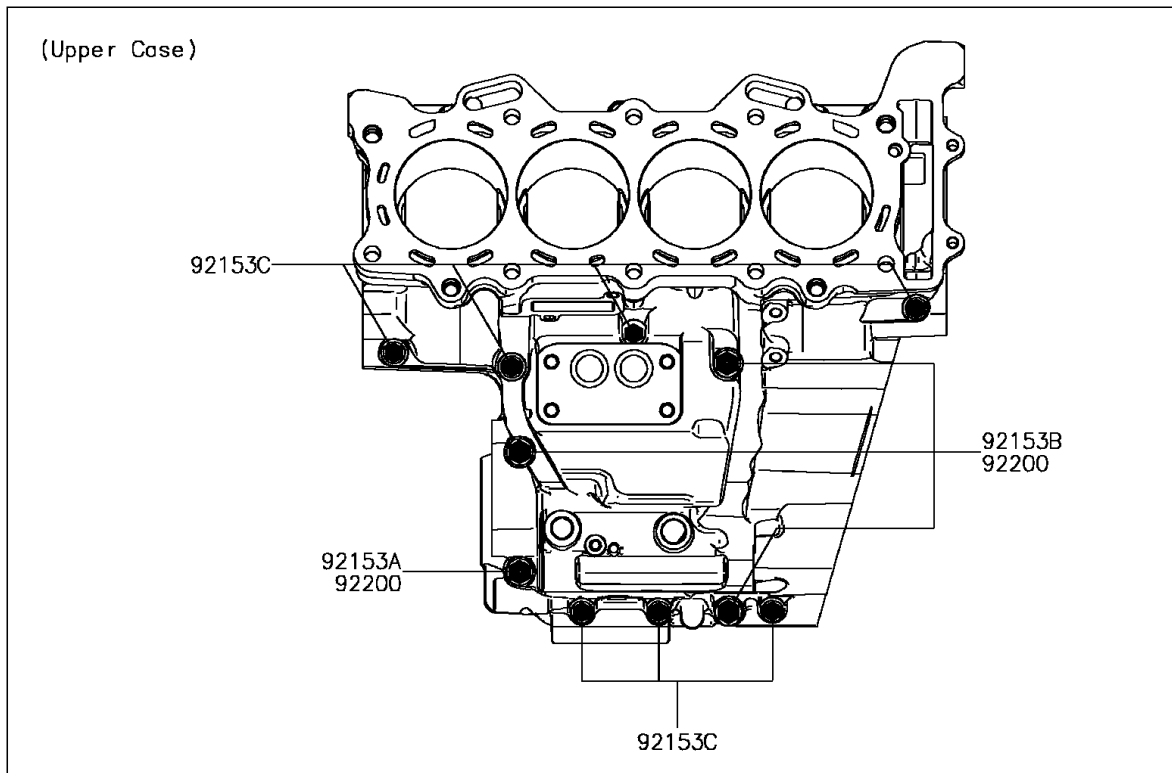

2016 NINJA® ZX™-6R PARTS DIAGRAM

Crankcase Bolt Pattern

E1412

2016 NINJA® ZX™-6R PARTS LIST

Crankcase Bolt Pattern

ITEM NAME	PART NUMBER	QUANTITY
BOLT,FLANGED,8X95 (Ref # 92153)	92153-1631	1
BOLT,FLANGED,8X90 (Ref # 92153A)	92153-1632	1
BOLT,FLANGED,8X75 (Ref # 92153B)	92153-1633	1
BOLT,FLANGED,6X68 (Ref # 92153C)	92153-1637	1
BOLT,FLANGED,6X50 (Ref # 92153D)	92153-1638	1
WASHER,8.2X16X1.6 (Ref # 92200)	92200-0047	1
WASHER,8.5X18X3.0 (Ref # 92200A)	92200-0153	1