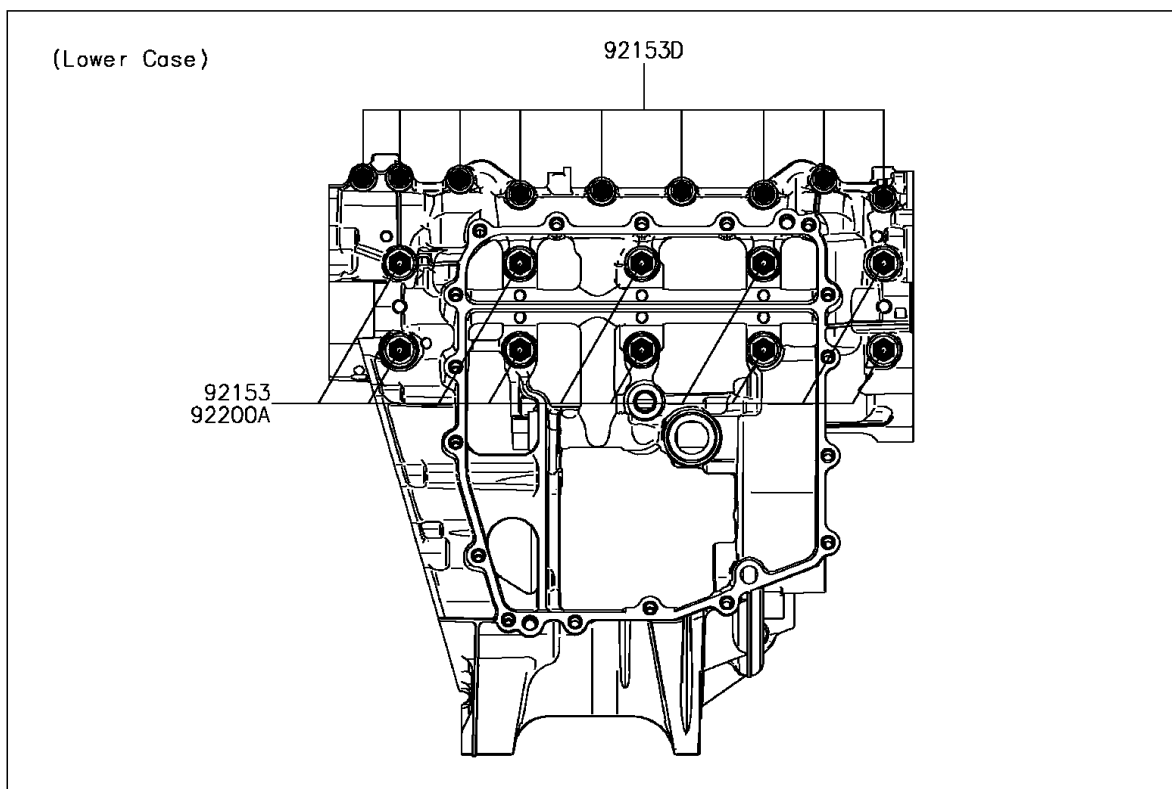

2016 NINJA® ZX™-6R PARTS DIAGRAM

Crankcase Bolt Pattern

E1412

2016 NINJA® ZX™-6R PARTS LIST

Crankcase Bolt Pattern

ITEM NAME	PART NUMBER	QUANTITY
BOLT,FLANGED,8X95 (Ref # 92153)	92153-1631	1
BOLT,FLANGED,8X90 (Ref # 92153A)	92153-1632	1
BOLT,FLANGED,8X75 (Ref # 92153B)	92153-1633	1
BOLT,FLANGED,6X68 (Ref # 92153C)	92153-1637	1
BOLT,FLANGED,6X50 (Ref # 92153D)	92153-1638	1
WASHER,8.2X16X1.6 (Ref # 92200)	92200-0047	1
WASHER,8.5X18X3.0 (Ref # 92200A)	92200-0153	1