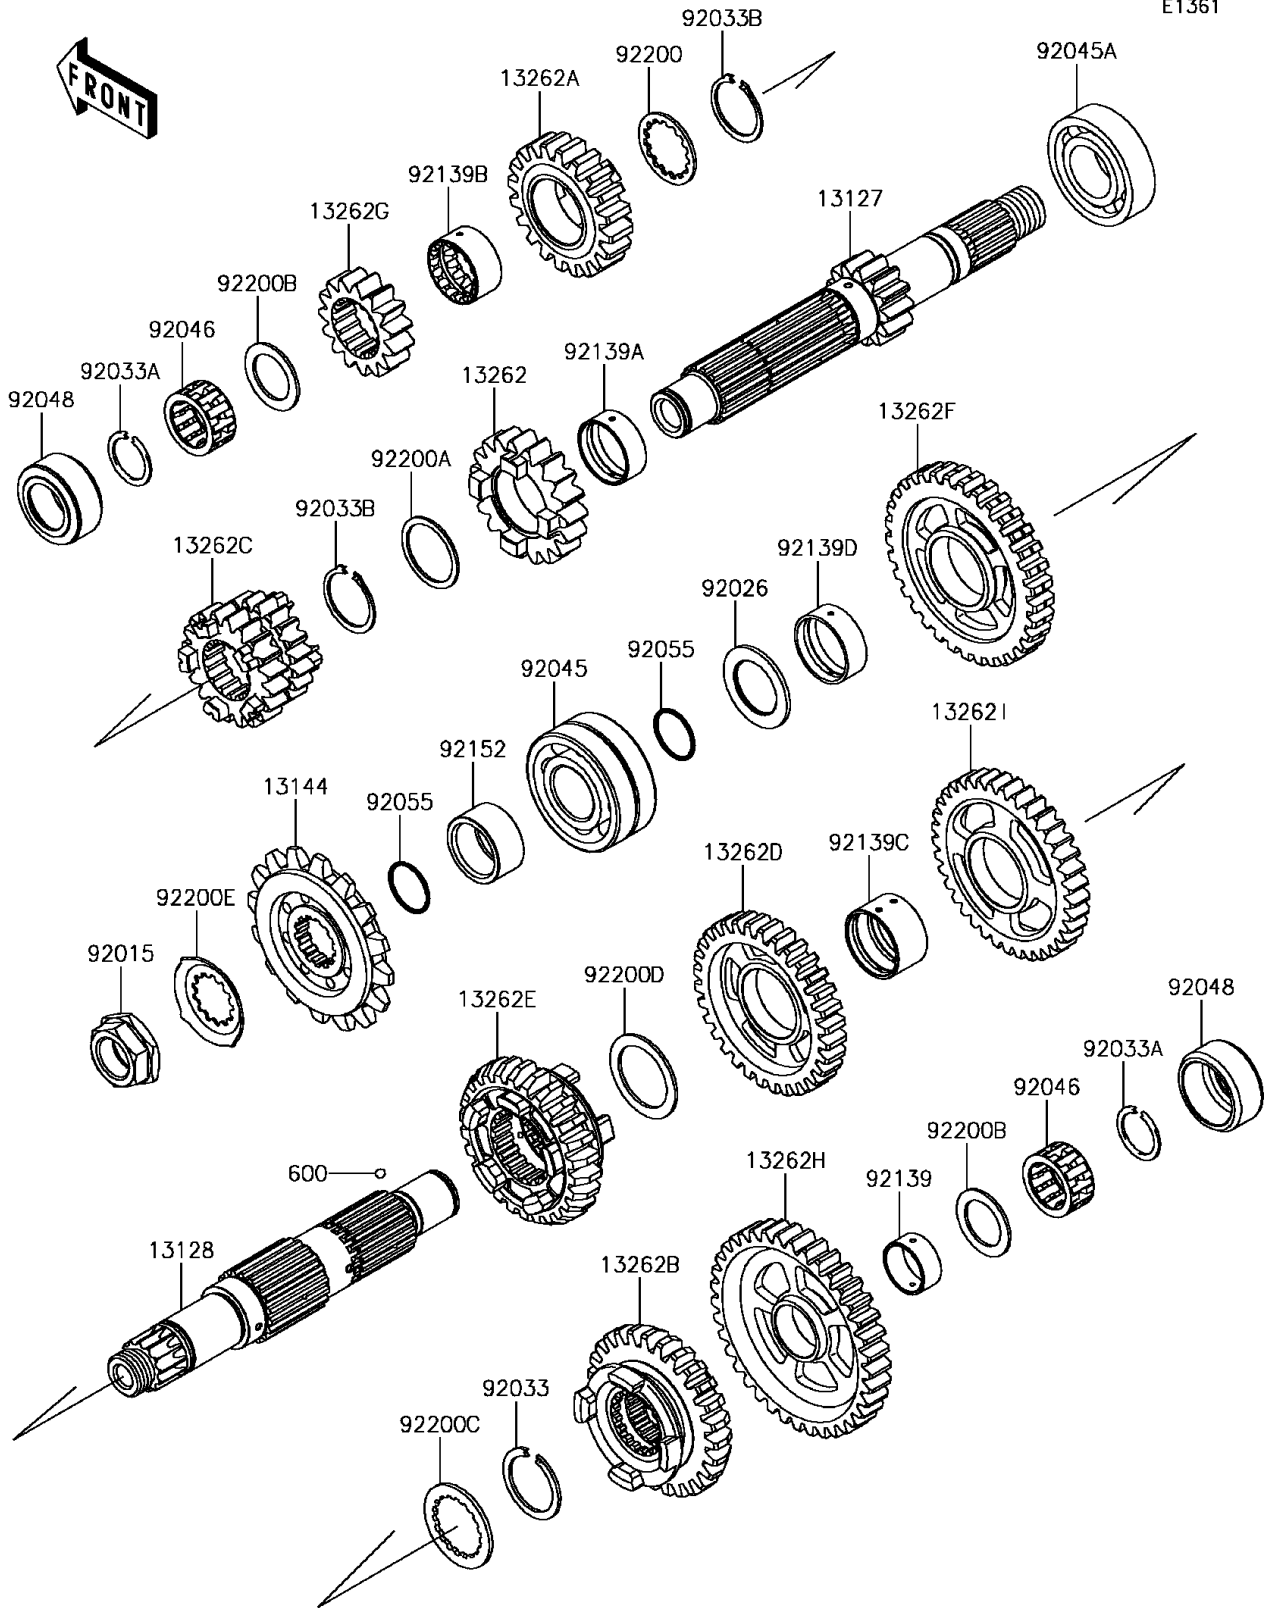

## 2016 NINJA® ZX™-6R PARTS DIAGRAM

Transmission

E1361

## 2016 NINJA® ZX™-6R PARTS LIST

### Transmission

ITEM NAME	PART NUMBER	QUANTITY
SHAFT-TRANSMISSION INPUT,13T (Ref # 13127)	13127-0647	1
SHAFT-TRANSMISSION OUTPUT (Ref # 13128)	13128-0031	1
SPROCKET-OUTPUT,16T,#520 (Ref # 13144)	13144-0038	1
GEAR,INPUT 5TH,19T (Ref # 13262)	13262-0374	1
GEAR,INPUT 6TH,20T (Ref # 13262A)	13262-0375	1
GEAR,OUTPUT 5TH,27T (Ref # 13262B)	13262-0380	1
GEAR,INPUT 3RD&4TH,20T&20T (Ref # 13262C)	13262-0506	1
GEAR,OUTPUT 4TH,32T (Ref # 13262D)	13262-0510	1
GEAR,OUTPUT 6TH,26T (Ref # 13262E)	13262-0582	1
GEAR,OUTPUT 2ND,33T (Ref # 13262F)	13262-0743	1
GEAR,INPUT 2ND,15T (Ref # 13262G)	13262-0950	1
GEAR,OUTPUT LOW,37T (Ref # 13262H)	13262-0951	1
GEAR,OUTPUT 3RD,37T (Ref # 13262I)	13262-0963	1
BALL-STEEL,5/32 (Ref # 600)	600A0500	1
NUT,20MM (Ref # 92015)	92015-1963	1
SPACER,25.3X39X2.0 (Ref # 92026)	92026-1529	1
RING-SNAP,26.9X34X1.5 (Ref # 92033)	92033-0047	1
RING-SNAP,20X25.5X1.2 (Ref # 92033A)	92033-025	1
RING-SNAP,25.9X30.6X1.2 (Ref # 92033B)	92033-1037	1
BEARING-BALL,DAC2557NSSH (Ref # 92045)	92045-0003	1
BEARING-BALL,25X52X15 (Ref # 92045A)	92045-0058	1
BEARING-NEEDLE (Ref # 92046)	92046-1291	1
RACE,30X38X17.3 (Ref # 92048)	92048-0007	1
RING-O,21.5X1.5 (Ref # 92055)	92055-1293	1
BUSHING,GEAR,LOW OUT (Ref # 92139)	92139-0038	1
BUSHING,GEAR,5TH IN (Ref # 92139A)	92139-0161	1
BUSHING,GEAR,6TH IN (Ref # 92139B)	92139-0162	1
BUSHING,GEAR,3RD/4TH OUT (Ref # 92139C)	92139-0163	1
BUSHING,GEAR,2ND OUT (Ref # 92139D)	92139-0164	1

## 2016 NINJA® ZX™-6R PARTS LIST

Transmission

ITEM NAME	PART NUMBER	QUANTITY
COLLAR,25X32X15.7 (Ref # 92152)	92152-0444	1
WASHER,28.3X34.0X1.6 (Ref # 92200)	92200-0050	1
WASHER,28.1X34.0X1.2 (Ref # 92200A)	92200-0051	1
WASHER,22.1X32.0X1.4 (Ref # 92200B)	92200-0138	1
WASHER,TOOTHED,28X40X2 (Ref # 92200C)	92200-1277	1
WASHER,29.9X40X1.5 (Ref # 92200D)	92200-1278	1
WASHER (Ref # 92200E)	92200-1720	1