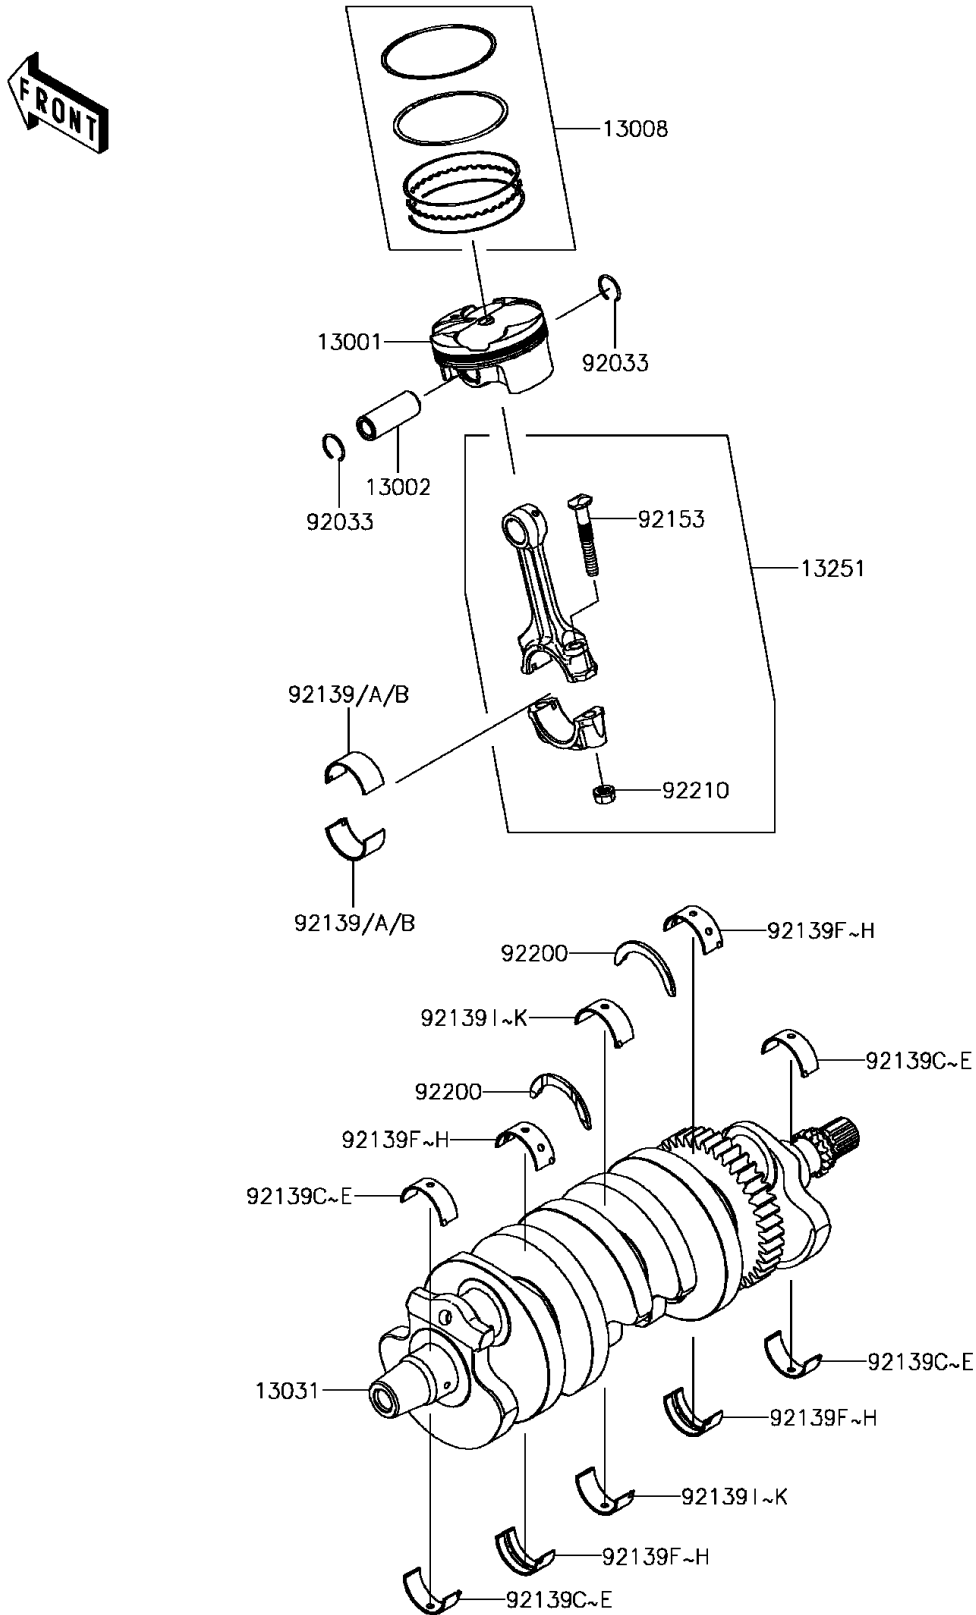

2016 NINJA® ZX™-6R PARTS DIAGRAM

Crankshaft/Piston(s)

E1320

2016 NINJA® ZX™-6R PARTS LIST

Crankshaft/Piston(s)

ITEM NAME	PART NUMBER	QUANTITY
PISTON-ENGINE (Ref # 13001)	13001-0735	1
PIN-PISTON (Ref # 13002)	13002-0037	1
RING-SET-PISTON (Ref # 13008)	13008-0035	1
CRANKSHAFT-COMP (Ref # 13031)	13031-0754	1
ROD-ASSY-CONNECTING,I (Ref # 13251)	13251-0717-II	1
RING-SNAP,PISTON PIN (Ref # 92033)	92033-1151	1
BUSHING,CRANK PIN,BLUE (Ref # 92139)	92139-0165	1
BUSHING,CRANK PIN,BLACK (Ref # 92139A)	92139-0166	1
BUSHING,CRANK PIN,BROWN (Ref # 92139B)	92139-0167	1
BUSHING,CRANK #1,BLUE (Ref # 92139C)	92139-0245	1
BUSHING,CRANK #1,BLACK (Ref # 92139D)	92139-0246	1
BUSHING,CRANK #1,BROWN (Ref # 92139E)	92139-0247	1
BUSHING,CRANK #2,BLUE (Ref # 92139F)	92139-0248	1
BUSHING,CRANK #2,BLACK (Ref # 92139G)	92139-0249	1
BUSHING,CRANK #2,BROWN (Ref # 92139H)	92139-0250	1
BUSHING,CRANK #3,PURPLE (Ref # 92139I)	92139-0251	1
BUSHING,CRANK #3,GREEN (Ref # 92139J)	92139-0252	1
BUSHING,CRANK #3,YELLOW (Ref # 92139K)	92139-0253	1
BOLT,7MM (Ref # 92153)	92153-1172	1
WASHER,T=2.5 (Ref # 92200)	92200-0383	1
NUT,CONNECTING ROD,7MM (Ref # 92210)	92210-0384	1